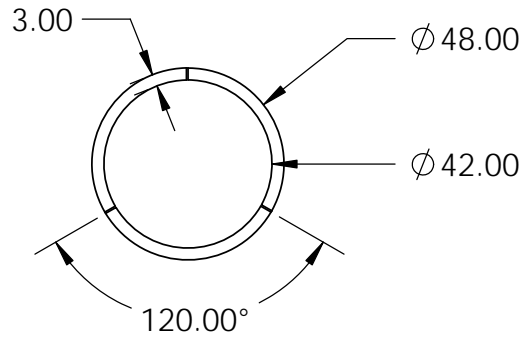

Isometric View

Top View

Side View

Bottom View

<p><b>PROPRIETARY AND CONFIDENTIAL</b></p> <p>THE INFORMATION CONTAINED IN THIS DRAWING IS THE SOLE PROPERTY OF STONE AGE MANUFACTURING, INC. ANY REPRODUCTION, IN PART OR AS A WHOLE, WITHOUT THE WRITTEN PERMISSION OF STONE AGE MANUFACTURING, INC. IS PROHIBITED.</p>	<p>UNLESS OTHERWISE SPECIFIED:</p> <p>DIMENSIONS ARE IN INCHES</p> <p>TWO PLACE DECIMAL ±</p>		 <p>11107 E 126TH ST. N. Collinsville, OK 74021 918-371-8861</p>		<p>TITLE:</p> <p><b>Large Round Fire Pit</b></p>			
	<p>MATERIAL</p>				<p>NAME</p>	<p>DATE</p>	<p>SIZE</p> <p><b>A</b></p>	<p>DWG. NO.</p> <p><b>SA-LRP-3V</b></p>
	<p>DO NOT SCALE DRAWING</p>		<p>DRAWN</p>		<p>SCALE: 1:48</p>		<p>WEIGHT:</p>	<p>SHEET 1 OF 1</p>