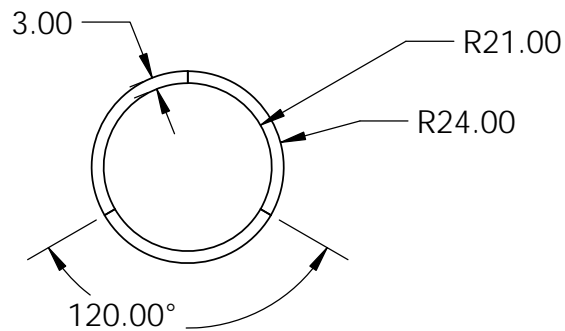

Rear View

Side View

Top View

Bottom View

<p>PROPRIETARY AND CONFIDENTIAL</p> <p>THE INFORMATION CONTAINED IN THIS DRAWING IS THE SOLE PROPERTY OF STONE AGE MANUFACTURING, INC. ANY REPRODUCTION, IN PART OR AS A WHOLE, WITHOUT THE WRITTEN PERMISSION OF STONE AGE MANUFACTURING, INC. IS PROHIBITED.</p>	UNLESS OTHERWISE SPECIFIED:		 <p>Stone Age Manufacturing® Modular Masonry Technology at its Finest</p> <p>11107 E 126TH ST. N. Collinsville, OK 74021 918-371-8861</p>			TITLE:		
	DIMENSIONS ARE IN INCHES					<p>Large Round Fire Pit</p>		
	TWO PLACE DECIMAL ±		MATERIAL	NAME	DATE			
	DO NOT SCALE DRAWING		DRAWN		SCALE: 1:48		WEIGHT:	SHEET 1 OF 1