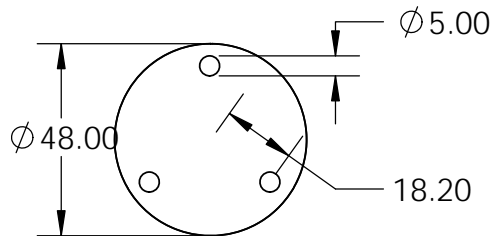

Isometric View

Top View

Side View

Bottom View

<p><b>PROPRIETARY AND CONFIDENTIAL</b></p> <p>THE INFORMATION CONTAINED IN THIS DRAWING IS THE SOLE PROPERTY OF STONE AGE MANUFACTURING, INC. ANY REPRODUCTION, IN PART OR AS A WHOLE, WITHOUT THE WRITTEN PERMISSION OF STONE AGE MANUFACTURING, INC. IS PROHIBITED.</p>	<p>UNLESS OTHERWISE SPECIFIED:</p> <p>DIMENSIONS ARE IN INCHES</p> <p>TWO PLACE DECIMAL ±</p>		 <p>11107 E 126TH ST. N. Collinsville, OK 74021 918-371-8861</p>		<p>TITLE:</p> <p><b>Large Round Fire Pit</b></p>			
	<p>MATERIAL</p>				<p>NAME</p>	<p>DATE</p>	<p>SIZE</p> <p><b>A</b></p>	<p>DWG. NO.</p> <p><b>SA-LRP-3V</b></p>
	<p>DO NOT SCALE DRAWING</p>		<p>DRAWN</p>		<p>SCALE: 1:48</p>		<p>WEIGHT:</p>	<p>SHEET 1 OF 1</p>