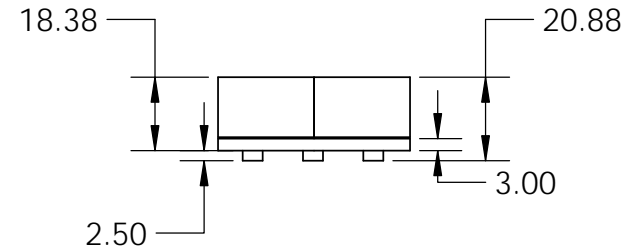

Rear View

Side View

Top View

Bottom View

<p>PROPRIETARY AND CONFIDENTIAL</p> <p>THE INFORMATION CONTAINED IN THIS DRAWING IS THE SOLE PROPERTY OF STONE AGE MANUFACTURING, INC. ANY REPRODUCTION, IN PART OR AS A WHOLE, WITHOUT THE WRITTEN PERMISSION OF STONE AGE MANUFACTURING, INC. IS PROHIBITED.</p>	UNLESS OTHERWISE SPECIFIED:		 <p>Stone Age Manufacturing® Modular Masonry Technology at its Finest</p> <p>11107 E 126TH ST. N. Collinsville, OK 74021 918-371-8861</p>			TITLE:		
	DIMENSIONS ARE IN INCHES					<p>Large Round Fire Pit</p>		
	TWO PLACE DECIMAL ±		MATERIAL	NAME	DATE			
	DO NOT SCALE DRAWING		DRAWN		SCALE: 1:48		WEIGHT:	SHEET 1 OF 1