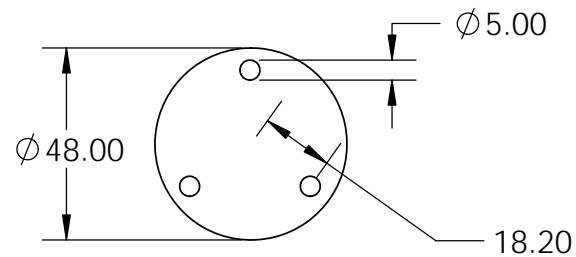

Rear View

Side View

Top View

Bottom View

<p>PROPRIETARY AND CONFIDENTIAL</p> <p>THE INFORMATION CONTAINED IN THIS DRAWING IS THE SOLE PROPERTY OF STONE AGE MANUFACTURING, INC. ANY REPRODUCTION, IN PART OR AS A WHOLE, WITHOUT THE WRITTEN PERMISSION OF STONE AGE MANUFACTURING, INC. IS PROHIBITED.</p>	UNLESS OTHERWISE SPECIFIED:		 <p>Stone Age Manufacturing® Modular Masonry Technology at its Finest</p> <p>11107 E 126TH ST. N. Collinsville, OK 74021 918-371-8861</p>			TITLE:		
	DIMENSIONS ARE IN INCHES					<p>Large Round Fire Pit</p>		
	TWO PLACE DECIMAL ±		MATERIAL	NAME	DATE			
	DO NOT SCALE DRAWING		DRAWN		SCALE: 1:48		WEIGHT:	SHEET 1 OF 1