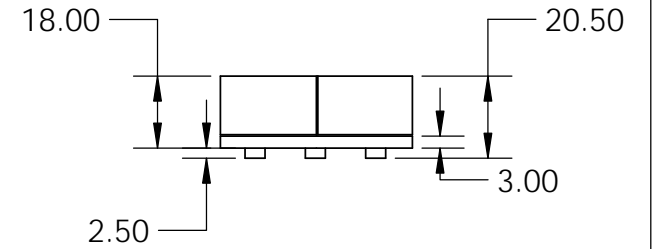

Isometric View

Top View

Side View

Bottom View

<p><b>PROPRIETARY AND CONFIDENTIAL</b></p> <p>THE INFORMATION CONTAINED IN THIS DRAWING IS THE SOLE PROPERTY OF STONE AGE MANUFACTURING, INC. ANY REPRODUCTION, IN PART OR AS A WHOLE, WITHOUT THE WRITTEN PERMISSION OF STONE AGE MANUFACTURING, INC. IS PROHIBITED.</p>	<p>UNLESS OTHERWISE SPECIFIED:</p> <p>DIMENSIONS ARE IN INCHES</p> <p>TWO PLACE DECIMAL ±</p>		 <p>11107 E 126TH ST. N. Collinsville, OK 74021 918-371-8861</p>		<p>TITLE:</p> <p><b>Large Round Fire Pit</b></p>			
	<p>MATERIAL</p>				<p>NAME</p>	<p>DATE</p>	<p>SIZE</p> <p><b>A</b></p>	<p>DWG. NO.</p> <p><b>SA-LRP-3V</b></p>
	<p>DO NOT SCALE DRAWING</p>		<p>DRAWN</p>		<p>SCALE: 1:48</p>		<p>WEIGHT:</p>	<p>SHEET 1 OF 1</p>