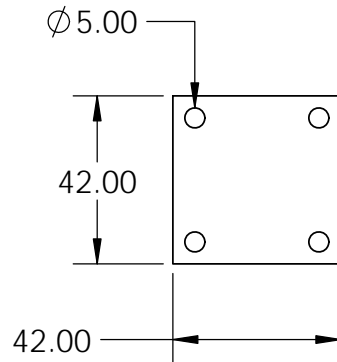

Rear View

Top View

Side View

Front View

<p>PROPRIETARY AND CONFIDENTIAL</p> <p>THE INFORMATION CONTAINED IN THIS DRAWING IS THE SOLE PROPERTY OF STONE AGE MANUFACTURING, INC. ANY REPRODUCTION, IN PART OR AS A WHOLE, WITHOUT THE WRITTEN PERMISSION OF STONE AGE MANUFACTURING, INC. IS PROHIBITED.</p>	<p>UNLESS OTHERWISE SPECIFIED:</p> <p>DIMENSIONS ARE IN INCHES</p> <p>TWO PLACE DECIMAL ±</p>		 <p>11107 E 126TH ST. N. Collinsville, OK 74021 918-371-8861</p>		<p>TITLE:</p> <p style="text-align: center;">Square Fire Pit</p>		
	<p>MATERIAL</p>				<p>SIZE</p> <p style="font-size: 2em;">A</p>	<p>DWG. NO.</p> <p style="font-size: 1.5em;">SA-SQP-3V</p>	<p>REV</p>
	<p>DO NOT SCALE DRAWING</p>		<p>DRAWN</p>	<p>SCALE: 1:48</p>	<p>WEIGHT:</p>	<p>SHEET 1 OF 1</p>	