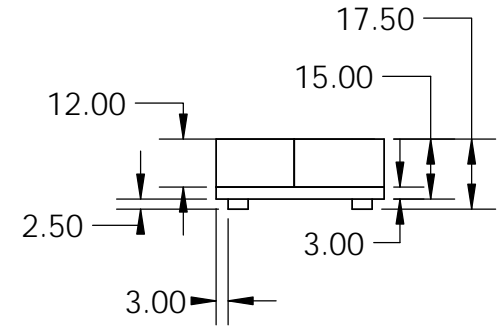

Rear View

Top View

Side View

Front View

<p>PROPRIETARY AND CONFIDENTIAL</p> <p>THE INFORMATION CONTAINED IN THIS DRAWING IS THE SOLE PROPERTY OF STONE AGE MANUFACTURING, INC. ANY REPRODUCTION, IN PART OR AS A WHOLE, WITHOUT THE WRITTEN PERMISSION OF STONE AGE MANUFACTURING, INC. IS PROHIBITED.</p>	<p>UNLESS OTHERWISE SPECIFIED:</p> <p>DIMENSIONS ARE IN INCHES</p> <p>TWO PLACE DECIMAL ±</p>		 <p>11107 E 126TH ST. N. Collinsville, OK 74021 918-371-8861</p>		<p>TITLE:</p> <p style="text-align: center;">Square Fire Pit</p>		
	<p>MATERIAL</p>				<p>SIZE</p> <p style="font-size: 2em;">A</p>	<p>DWG. NO.</p> <p style="font-size: 1.5em;">SA-SQP-3V</p>	<p>REV</p>
	<p>DO NOT SCALE DRAWING</p>		<p>DRAWN</p>	<p>SCALE: 1:48</p>	<p>WEIGHT:</p>	<p>SHEET 1 OF 1</p>	