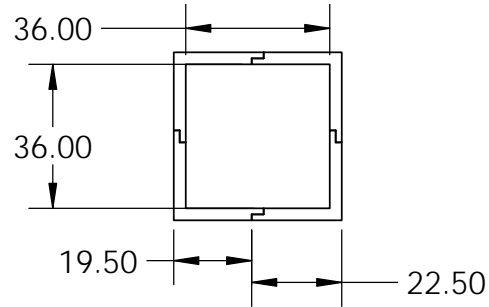

Rear View

Top View

Side View

Front View

<p>PROPRIETARY AND CONFIDENTIAL</p> <p>THE INFORMATION CONTAINED IN THIS DRAWING IS THE SOLE PROPERTY OF STONE AGE MANUFACTURING, INC. ANY REPRODUCTION, IN PART OR AS A WHOLE, WITHOUT THE WRITTEN PERMISSION OF STONE AGE MANUFACTURING, INC. IS PROHIBITED.</p>	<p>UNLESS OTHERWISE SPECIFIED:</p> <p>DIMENSIONS ARE IN INCHES</p> <p>TWO PLACE DECIMAL ±</p>		 <p>11107 E 126TH ST. N. Collinsville, OK 74021 918-371-8861</p>		<p>TITLE:</p> <p style="text-align: center;">Square Fire Pit</p>		
	<p>MATERIAL</p>				<p>SIZE</p> <p style="font-size: 2em;">A</p>	<p>DWG. NO.</p> <p style="font-size: 1.5em;">SA-SQP-3V</p>	<p>REV</p>
	<p>DO NOT SCALE DRAWING</p>		<p>DRAWN</p>	<p>SCALE: 1:48</p>	<p>WEIGHT:</p>	<p>SHEET 1 OF 1</p>	