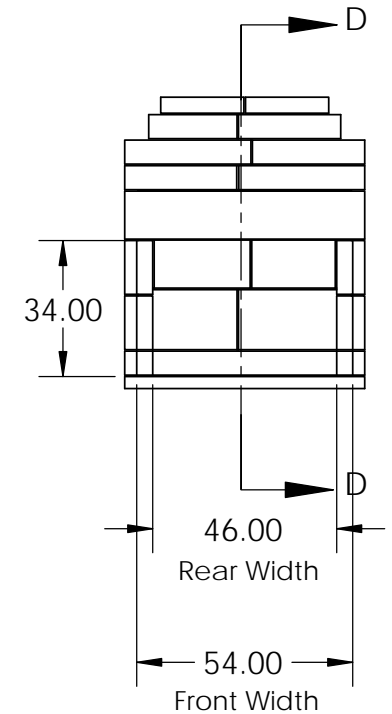

Rear View

Side View

Front View

SECTION D-D

Top View

Firebox Widths, without Firebrick

<p>PROPRIETARY AND CONFIDENTIAL</p> <p>UNLESS OTHERWISE SPECIFIED: DIMENSIONS ARE IN INCHES TWO PLACE DECIMAL ± TOLERANCES ± 1/2"</p>	 <p>11107 E 126TH ST. N. Collinsville, OK 74021 918-371-8861</p>		<p>TITLE:</p> <p>48" New Age Indoor</p>			
	<p>THE INFORMATION CONTAINED IN THIS DRAWING IS THE SOLE PROPERTY OF STONE AGE MANUFACTURING, INC. ANY REPRODUCTION, IN PART OR AS A WHOLE, WITHOUT THE WRITTEN PERMISSION OF STONE AGE MANUFACTURING, INC. IS PROHIBITED.</p>	<p>MATERIAL</p>	<p>NAME</p>	<p>DATE</p>	<p>SIZE A</p>	<p>DWG. NO. NA48IND-3V</p>
<p>DO NOT SCALE DRAWING</p>	<p>DRAWN</p>	<p>SCALE: 1:48</p>		<p>WEIGHT:</p>	<p>SHEET 1 OF 1</p>	