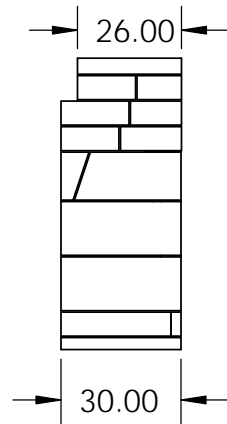

Rear View

Side View

Front View

SECTION D-D

Top View

Firebox Widths, without Firebrick

<p>PROPRIETARY AND CONFIDENTIAL</p> <p>UNLESS OTHERWISE SPECIFIED: DIMENSIONS ARE IN INCHES TWO PLACE DECIMAL ± TOLERANCES ± 1/2"</p>	 <p>11107 E 126TH ST. N. Collinsville, OK 74021 918-371-8861</p>		<p>TITLE:</p> <p>48" New Age Indoor</p>			
	<p>THE INFORMATION CONTAINED IN THIS DRAWING IS THE SOLE PROPERTY OF STONE AGE MANUFACTURING, INC. ANY REPRODUCTION, IN PART OR AS A WHOLE, WITHOUT THE WRITTEN PERMISSION OF STONE AGE MANUFACTURING, INC. IS PROHIBITED.</p>	<p>MATERIAL</p>	<p>NAME</p>	<p>DATE</p>	<p>SIZE A</p>	<p>DWG. NO. NA48IND-3V</p>
<p>DO NOT SCALE DRAWING</p>	<p>DRAWN</p>	<p>SCALE: 1:48</p>		<p>WEIGHT:</p>	<p>SHEET 1 OF 1</p>	