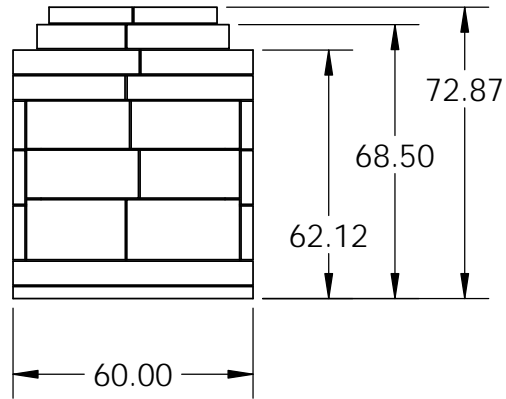

Rear View

Side View

Front View

SECTION D-D

Top View

Firebox Widths, without Firebrick

<p>PROPRIETARY AND CONFIDENTIAL</p> <p>UNLESS OTHERWISE SPECIFIED: DIMENSIONS ARE IN INCHES TWO PLACE DECIMAL ± TOLERANCES ± 1/2"</p>	 <p>11107 E 126TH ST. N. Collinsville, OK 74021 918-371-8861</p>		<p>TITLE:</p> <p>48" New Age Indoor</p>			
	<p>THE INFORMATION CONTAINED IN THIS DRAWING IS THE SOLE PROPERTY OF STONE AGE MANUFACTURING, INC. ANY REPRODUCTION, IN PART OR AS A WHOLE, WITHOUT THE WRITTEN PERMISSION OF STONE AGE MANUFACTURING, INC. IS PROHIBITED.</p>	<p>MATERIAL</p>	<p>NAME</p>	<p>DATE</p>	<p>SIZE A</p>	<p>DWG. NO. NA48IND-3V</p>
<p>DO NOT SCALE DRAWING</p>	<p>DRAWN</p>	<p>SCALE: 1:48</p>		<p>WEIGHT:</p>	<p>SHEET 1 OF 1</p>	