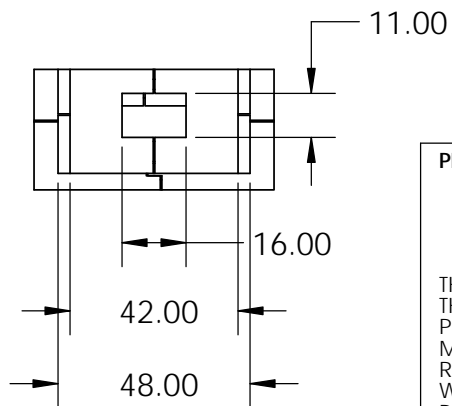

Rear View

Side View

Front View

SECTION D-D

Top View

Firebox Widths, without Firebrick

<p>PROPRIETARY AND CONFIDENTIAL</p> <p>UNLESS OTHERWISE SPECIFIED: DIMENSIONS ARE IN INCHES TWO PLACE DECIMAL ± TOLERANCES ± 1/2"</p>	 <p>11107 E 126TH ST. N. Collinsville, OK 74021 918-371-8861</p>		<p>TITLE:</p> <p>48" New Age Indoor</p>			
	<p>THE INFORMATION CONTAINED IN THIS DRAWING IS THE SOLE PROPERTY OF STONE AGE MANUFACTURING, INC. ANY REPRODUCTION, IN PART OR AS A WHOLE, WITHOUT THE WRITTEN PERMISSION OF STONE AGE MANUFACTURING, INC. IS PROHIBITED.</p>	<p>MATERIAL</p>	<p>NAME</p>	<p>DATE</p>	<p>SIZE A</p>	<p>DWG. NO. NA48IND-3V</p>
<p>DO NOT SCALE DRAWING</p>	<p>DRAWN</p>	<p>SCALE: 1:48</p>		<p>WEIGHT:</p>	<p>SHEET 1 OF 1</p>	