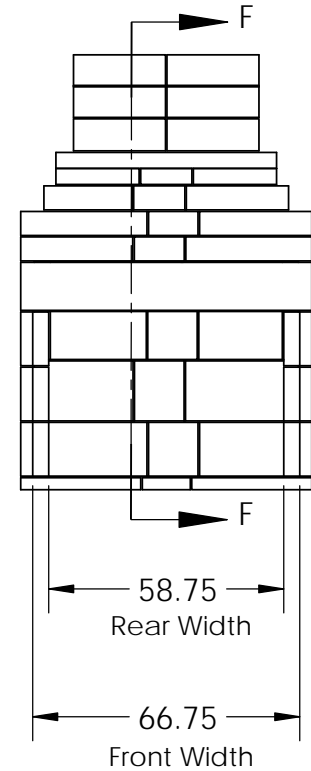

Rear View

Side View

Front View

Top View

SECTION F-F

Firebox Widths, without Firebrick

<p>PROPRIETARY AND CONFIDENTIAL</p> <p>THE INFORMATION CONTAINED IN THIS DRAWING IS THE SOLE PROPERTY OF STONE AGE MANUFACTURING, INC. ANY REPRODUCTION, IN PART OR AS A WHOLE, WITHOUT THE WRITTEN PERMISSION OF STONE AGE MANUFACTURING, INC. IS PROHIBITED.</p>	<p>UNLESS OTHERWISE SPECIFIED:</p> <p>DIMENSIONS ARE IN INCHES</p> <p>TWO PLACE DECIMAL ±</p>		 <p>11107 E 126TH ST. N. Collinsville, OK 74021 918-371-8861</p>		<p>TITLE:</p> <p>SA 63 Outdoor</p>		
	<p>MATERIAL</p>				<p>NAME</p>	<p>DATE</p>	<p>SIZE</p> <p>A</p>
	<p>DO NOT SCALE DRAWING</p>		<p>DRAWN</p>		<p>SCALE: 1:48</p>	<p>WEIGHT:</p>	<p>SHEET 1 OF 1</p>