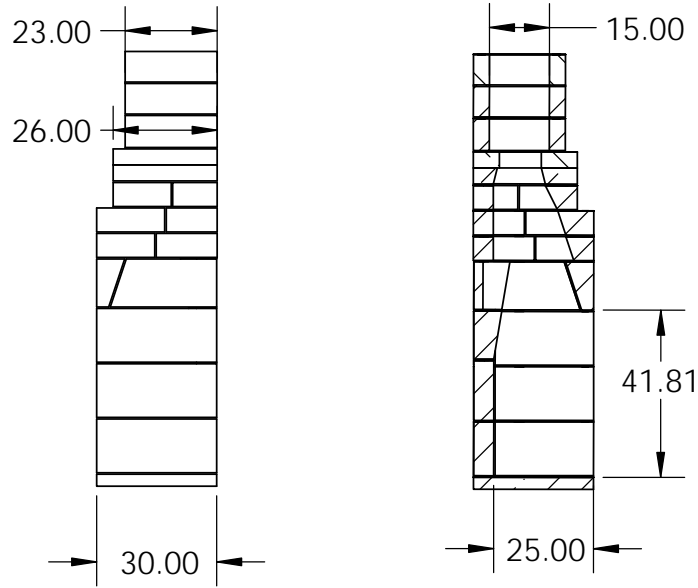

Rear View

Side View

Front View

Top View

SECTION F-F

Firebox Widths, without Firebrick

<p>PROPRIETARY AND CONFIDENTIAL</p> <p>THE INFORMATION CONTAINED IN THIS DRAWING IS THE SOLE PROPERTY OF STONE AGE MANUFACTURING, INC. ANY REPRODUCTION, IN PART OR AS A WHOLE, WITHOUT THE WRITTEN PERMISSION OF STONE AGE MANUFACTURING, INC. IS PROHIBITED.</p>	<p>UNLESS OTHERWISE SPECIFIED:</p> <p>DIMENSIONS ARE IN INCHES</p> <p>TWO PLACE DECIMAL ±</p>		 <p>11107 E 126TH ST. N. Collinsville, OK 74021 918-371-8861</p>		<p>TITLE:</p> <p>SA 63 Outdoor</p>		
	<p>MATERIAL</p>				<p>NAME</p>	<p>DATE</p>	<p>SIZE</p> <p>A</p>
	<p>DO NOT SCALE DRAWING</p>		<p>DRAWN</p>		<p>SCALE: 1:48</p>	<p>WEIGHT:</p>	<p>SHEET 1 OF 1</p>