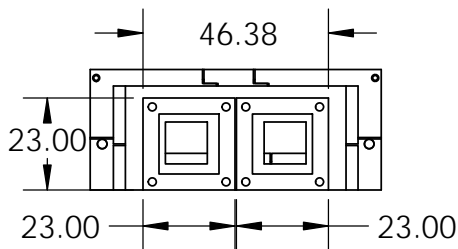

Rear View

Side View

Front View

Top View

SECTION F-F

Firebox Widths, without Firebrick

<p>PROPRIETARY AND CONFIDENTIAL</p> <p>THE INFORMATION CONTAINED IN THIS DRAWING IS THE SOLE PROPERTY OF STONE AGE MANUFACTURING, INC. ANY REPRODUCTION, IN PART OR AS A WHOLE, WITHOUT THE WRITTEN PERMISSION OF STONE AGE MANUFACTURING, INC. IS PROHIBITED.</p>	<p>UNLESS OTHERWISE SPECIFIED:</p> <p>DIMENSIONS ARE IN INCHES</p> <p>TWO PLACE DECIMAL ±</p>		 <p>11107 E 126TH ST. N. Collinsville, OK 74021 918-371-8861</p>		<p>TITLE:</p> <p>SA 63 Outdoor</p>		
	<p>MATERIAL</p>				<p>NAME</p>	<p>DATE</p>	<p>SIZE</p> <p>A</p>
	<p>DO NOT SCALE DRAWING</p>		<p>DRAWN</p>		<p>SCALE: 1:48</p>	<p>WEIGHT:</p>	<p>SHEET 1 OF 1</p>