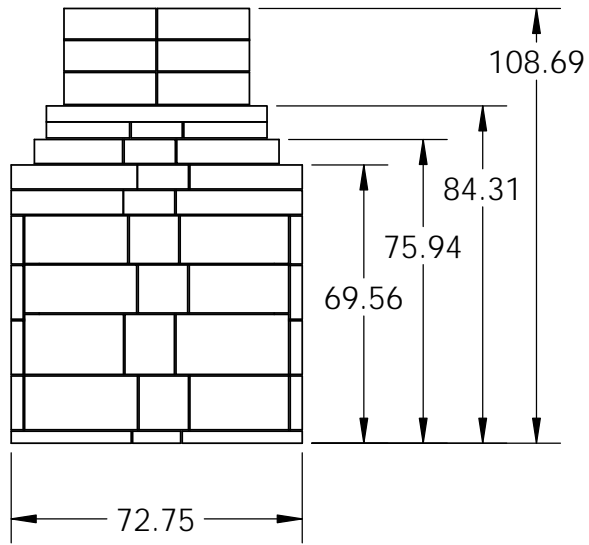

Rear View

Side View

Front View

Top View

SECTION F-F

Firebox Widths, without Firebrick

<p>PROPRIETARY AND CONFIDENTIAL</p> <p>THE INFORMATION CONTAINED IN THIS DRAWING IS THE SOLE PROPERTY OF STONE AGE MANUFACTURING, INC. ANY REPRODUCTION, IN PART OR AS A WHOLE, WITHOUT THE WRITTEN PERMISSION OF STONE AGE MANUFACTURING, INC. IS PROHIBITED.</p>	<p>UNLESS OTHERWISE SPECIFIED:</p> <p>DIMENSIONS ARE IN INCHES</p> <p>TWO PLACE DECIMAL ±</p>		 <p>11107 E 126TH ST. N. Collinsville, OK 74021 918-371-8861</p>		<p>TITLE:</p> <p>SA 63 Outdoor</p>		
	<p>MATERIAL</p>				<p>NAME</p>	<p>DATE</p>	<p>SIZE</p> <p>A</p>
	<p>DO NOT SCALE DRAWING</p>		<p>DRAWN</p>		<p>SCALE: 1:48</p>	<p>WEIGHT:</p>	<p>SHEET 1 OF 1</p>