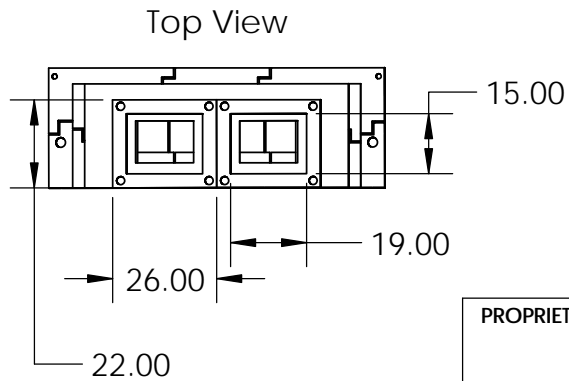

Firebox Widths, without Firebrick

<p><b>PROPRIETARY AND CONFIDENTIAL</b></p> <p>THE INFORMATION CONTAINED IN THIS DRAWING IS THE SOLE PROPERTY OF STONE AGE MANUFACTURING, INC. ANY REPRODUCTION, IN PART OR AS A WHOLE, WITHOUT THE WRITTEN PERMISSION OF STONE AGE MANUFACTURING, INC. IS PROHIBITED.</p>	UNLESS OTHERWISE SPECIFIED:		 <p>11107 E 126TH ST. N. Collinsville, OK 74021 918-371-8861</p>			<p>TITLE:</p> <h2 style="text-align: center;">75" FIREPLACE Outdoor Kit</h2>		
	DIMENSIONS ARE IN INCHES							
	TWO PLACE DECIMAL ±		MATERIAL			SIZE	DWG. NO.	REV
	DO NOT SCALE DRAWING		DRAWN			<b>A</b>	<b>SA-75</b>	
					SCALE: 1:48	WEIGHT:	SHEET 1 OF 1	