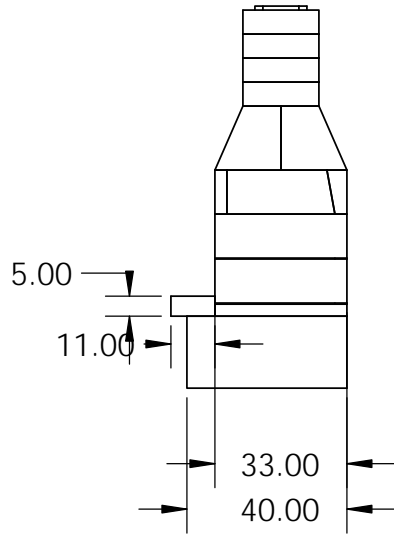

Rear View

Side View

Front View

Top View

Firebox Widths, without Firebrick

<p>PROPRIETARY AND CONFIDENTIAL</p> <p>THE INFORMATION CONTAINED IN THIS DRAWING IS THE SOLE PROPERTY OF STONE AGE MANUFACTURING, INC. ANY REPRODUCTION, IN PART OR AS A WHOLE, WITHOUT THE WRITTEN PERMISSION OF STONE AGE MANUFACTURING, INC. IS PROHIBITED.</p>	<p>UNLESS OTHERWISE SPECIFIED:</p> <p>DIMENSIONS ARE IN INCHES</p> <p>TWO PLACE DECIMAL ±</p>		 <p>11107 E 126TH ST. N. Collinsville, OK 74021 918-371-8861</p>		<p>TITLE:</p> <p>24" Standard Series</p>		
	<p>MATERIAL</p>				<p>NAME</p>	<p>DATE</p>	<p>SIZE</p> <p>A</p>
<p>DO NOT SCALE DRAWING</p>		<p>DRAWN</p>		<p>SCALE: 1:48</p>		<p>WEIGHT:</p>	<p>SHEET 1 OF 1</p>

5

4

3

2

1