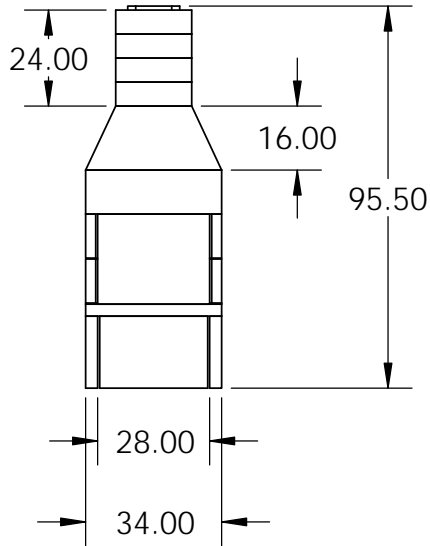

Rear View

Side View

Front View

Top View

Firebox Widths, without Firebrick

<p>PROPRIETARY AND CONFIDENTIAL</p> <p>THE INFORMATION CONTAINED IN THIS DRAWING IS THE SOLE PROPERTY OF STONE AGE MANUFACTURING, INC. ANY REPRODUCTION, IN PART OR AS A WHOLE, WITHOUT THE WRITTEN PERMISSION OF STONE AGE MANUFACTURING, INC. IS PROHIBITED.</p>	<p>UNLESS OTHERWISE SPECIFIED:</p> <p>DIMENSIONS ARE IN INCHES</p> <p>TWO PLACE DECIMAL ±</p>		 <p>11107 E 126TH ST. N. Collinsville, OK 74021 918-371-8861</p>		<p>TITLE:</p> <p>24" Standard Series</p>		
	<p>MATERIAL</p>				<p>NAME</p>	<p>DATE</p>	<p>SIZE</p> <p>A</p>
<p>DO NOT SCALE DRAWING</p>		<p>DRAWN</p>		<p>SCALE: 1:48</p>		<p>WEIGHT:</p>	<p>SHEET 1 OF 1</p>

5

4

3

2

1