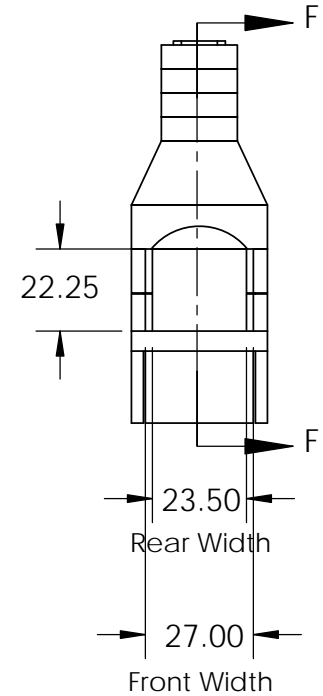

Rear View

Side View

Front View

Top View

Firebox Widths, without Firebrick

<p>PROPRIETARY AND CONFIDENTIAL</p> <p>THE INFORMATION CONTAINED IN THIS DRAWING IS THE SOLE PROPERTY OF STONE AGE MANUFACTURING, INC. ANY REPRODUCTION, IN PART OR AS A WHOLE, WITHOUT THE WRITTEN PERMISSION OF STONE AGE MANUFACTURING, INC. IS PROHIBITED.</p>	<p>UNLESS OTHERWISE SPECIFIED:</p> <p>DIMENSIONS ARE IN INCHES</p> <p>TWO PLACE DECIMAL ±</p>		 <p>11107 E 126TH ST. N. Collinsville, OK 74021 918-371-8861</p>		<p>TITLE:</p> <p>24" Standard Series</p>		
	<p>MATERIAL</p>				<p>NAME</p>	<p>DATE</p>	<p>SIZE</p> <p>A</p>
<p>DO NOT SCALE DRAWING</p>		<p>DRAWN</p>		<p>SCALE: 1:48</p>		<p>WEIGHT:</p>	<p>SHEET 1 OF 1</p>

5

4

3

2

1