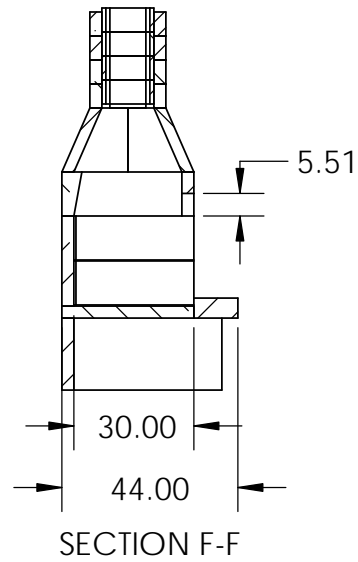

Rear View

Side View

Front View

Top View

Firebox Widths, without Firebrick

<p>PROPRIETARY AND CONFIDENTIAL</p> <p>THE INFORMATION CONTAINED IN THIS DRAWING IS THE SOLE PROPERTY OF STONE AGE MANUFACTURING, INC. ANY REPRODUCTION, IN PART OR AS A WHOLE, WITHOUT THE WRITTEN PERMISSION OF STONE AGE MANUFACTURING, INC. IS PROHIBITED.</p>	<p>UNLESS OTHERWISE SPECIFIED:</p> <p>DIMENSIONS ARE IN INCHES</p> <p>TWO PLACE DECIMAL ±</p>		 <p>11107 E 126TH ST. N. Collinsville, OK 74021 918-371-8861</p>		<p>TITLE:</p> <p>24" Standard Series</p>		
	<p>MATERIAL</p>				<p>NAME</p>	<p>DATE</p>	<p>SIZE</p> <p>A</p>
<p>DO NOT SCALE DRAWING</p>		<p>DRAWN</p>		<p>SCALE: 1:48</p>		<p>WEIGHT:</p>	<p>SHEET 1 OF 1</p>

5

4

3

2

1