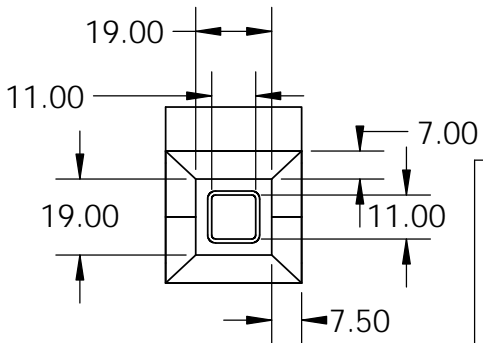

Rear View

Side View

Front View

Top View

Firebox Widths, without Firebrick

<p>PROPRIETARY AND CONFIDENTIAL</p> <p>THE INFORMATION CONTAINED IN THIS DRAWING IS THE SOLE PROPERTY OF STONE AGE MANUFACTURING, INC. ANY REPRODUCTION, IN PART OR AS A WHOLE, WITHOUT THE WRITTEN PERMISSION OF STONE AGE MANUFACTURING, INC. IS PROHIBITED.</p>	<p>UNLESS OTHERWISE SPECIFIED:</p> <p>DIMENSIONS ARE IN INCHES</p> <p>TWO PLACE DECIMAL ±</p>		 <p>11107 E 126TH ST. N. Collinsville, OK 74021 918-371-8861</p>		<p>TITLE:</p> <p>24" Standard Series</p>		
	<p>MATERIAL</p>				<p>NAME</p>	<p>DATE</p>	<p>SIZE</p> <p>A</p>
<p>DO NOT SCALE DRAWING</p>		<p>DRAWN</p>		<p>SCALE: 1:48</p>		<p>WEIGHT:</p>	<p>SHEET 1 OF 1</p>