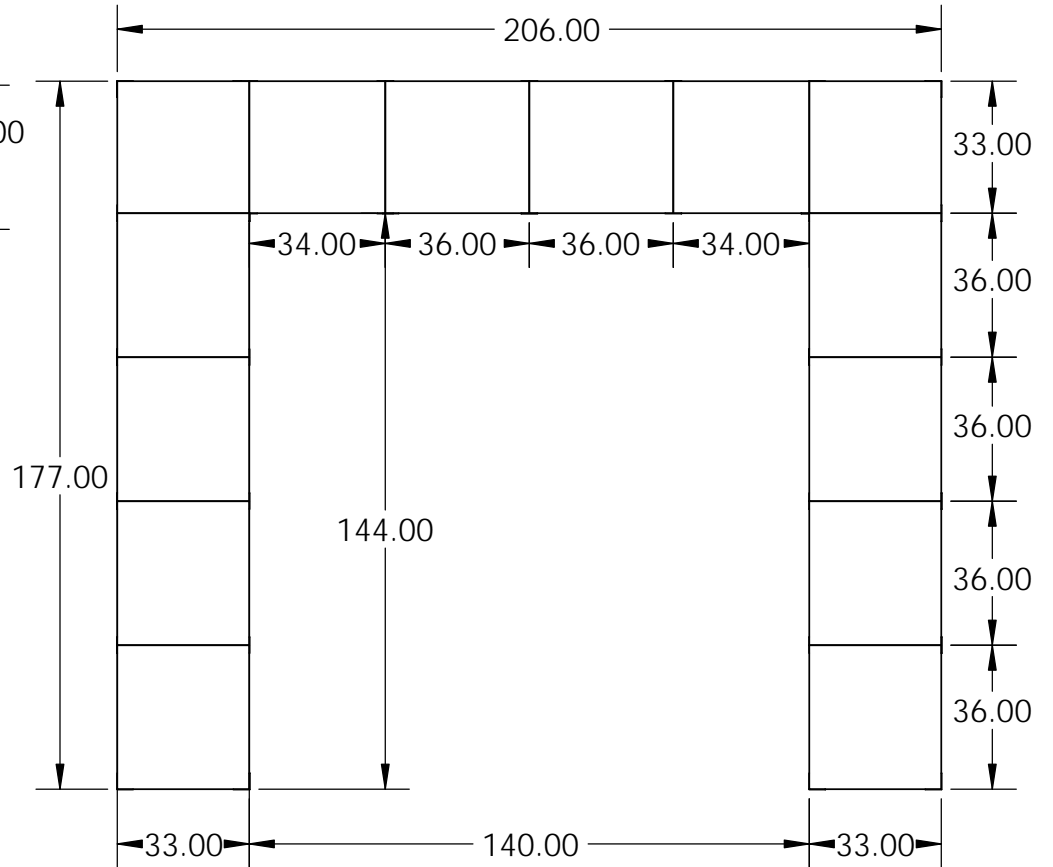

Side View

Top View

End View

<p><b>PROPRIETARY AND CONFIDENTIAL</b></p> <p>THE INFORMATION CONTAINED IN THIS DRAWING IS THE SOLE PROPERTY OF STONE AGE MANUFACTURING, INC. ANY REPRODUCTION, IN PART OR AS A WHOLE, WITHOUT THE WRITTEN PERMISSION OF STONE AGE MANUFACTURING, INC. IS PROHIBITED.</p>	<p>UNLESS OTHERWISE SPECIFIED:</p> <p>DIMENSIONS ARE IN INCHES</p> <p>TWO PLACE DECIMAL ±</p>		 <p>11107 E 126TH ST. N. Collinsville, OK 74021 918-371-8861</p>		<p>TITLE:</p> <p><b>36' U Island Kit With Top</b></p>		
	<p>MATERIAL</p>				<p>NAME</p>	<p>DATE</p>	<p>SIZE</p> <p><b>A</b></p>
	<p>DO NOT SCALE DRAWING</p>		<p>DRAWN</p>		<p>SCALE: 1:48</p>		<p>WEIGHT:</p>