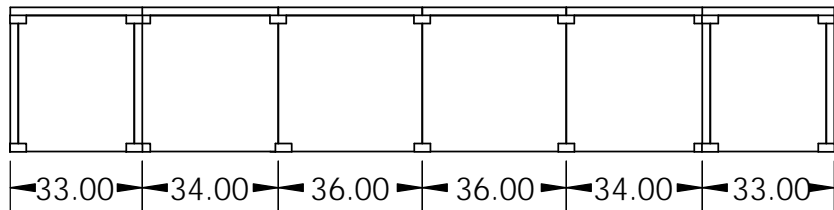

Side View

Top View

End View

<p><b>PROPRIETARY AND CONFIDENTIAL</b></p> <p>THE INFORMATION CONTAINED IN THIS DRAWING IS THE SOLE PROPERTY OF STONE AGE MANUFACTURING, INC. ANY REPRODUCTION, IN PART OR AS A WHOLE, WITHOUT THE WRITTEN PERMISSION OF STONE AGE MANUFACTURING, INC. IS PROHIBITED.</p>	<p>UNLESS OTHERWISE SPECIFIED:</p> <p>DIMENSIONS ARE IN INCHES</p> <p>TWO PLACE DECIMAL ±</p>		 <p>11107 E 126TH ST. N. Collinsville, OK 74021 918-371-8861</p>		<p>TITLE:</p> <p><b>36' U Island Kit With Top</b></p>		
	<p>MATERIAL</p>				<p>NAME</p>	<p>DATE</p>	<p>SIZE</p> <p><b>A</b></p>
	<p>DO NOT SCALE DRAWING</p>		<p>DRAWN</p>		<p>SCALE: 1:48</p>		<p>WEIGHT:</p>