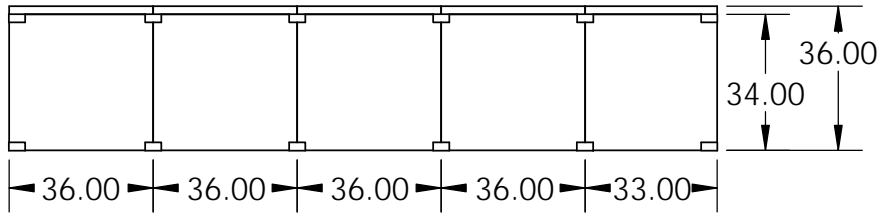

Side View

Top View

End View

<p><b>PROPRIETARY AND CONFIDENTIAL</b></p> <p>THE INFORMATION CONTAINED IN THIS DRAWING IS THE SOLE PROPERTY OF STONE AGE MANUFACTURING, INC. ANY REPRODUCTION, IN PART OR AS A WHOLE, WITHOUT THE WRITTEN PERMISSION OF STONE AGE MANUFACTURING, INC. IS PROHIBITED.</p>	<p>UNLESS OTHERWISE SPECIFIED:</p> <p>DIMENSIONS ARE IN INCHES</p> <p>TWO PLACE DECIMAL ±</p>		 <p>11107 E 126TH ST. N. Collinsville, OK 74021 918-371-8861</p>		<p>TITLE:</p> <p><b>36' U Island Kit With Top</b></p>		
	<p>MATERIAL</p>				<p>NAME</p>	<p>DATE</p>	<p>SIZE</p> <p><b>A</b></p>
	<p>DO NOT SCALE DRAWING</p>		<p>DRAWN</p>		<p>SCALE: 1:48</p>		<p>WEIGHT:</p>