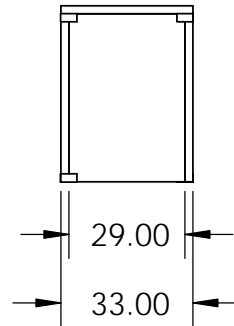

Isometric View

Side View

Front View

Top View

<p><b>PROPRIETARY AND CONFIDENTIAL</b></p> <p>THE INFORMATION CONTAINED IN THIS DRAWING IS THE SOLE PROPERTY OF STONE AGE MANUFACTURING, INC. ANY REPRODUCTION, IN PART OR AS A WHOLE, WITHOUT THE WRITTEN PERMISSION OF STONE AGE MANUFACTURING, INC. IS PROHIBITED.</p>	UNLESS OTHERWISE SPECIFIED:		 <p><b>Stone Age</b> Manufacturing®</p> <p>Modular Masonry Technology at its Finest</p> <p>11107 E 126TH ST. N. Collinsville, OK 74021 918-371-8861</p>			TITLE:		
	DIMENSIONS ARE IN INCHES					<p><b>Mezzo Pizza Oven Cabinet</b></p>		
	TWO PLACE DECIMAL ±		MATERIAL	NAME	DATE			
	DO NOT SCALE DRAWING		DRAWN		SCALE: 1:48		WEIGHT:	SHEET 1 OF 1