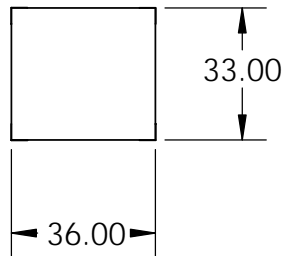

Isometric View

Side View

Front View

Top View

<p><b>PROPRIETARY AND CONFIDENTIAL</b></p> <p>THE INFORMATION CONTAINED IN THIS DRAWING IS THE SOLE PROPERTY OF STONE AGE MANUFACTURING, INC. ANY REPRODUCTION, IN PART OR AS A WHOLE, WITHOUT THE WRITTEN PERMISSION OF STONE AGE MANUFACTURING, INC. IS PROHIBITED.</p>	UNLESS OTHERWISE SPECIFIED:		 <p><b>Stone Age</b> Manufacturing®</p> <p>Modular Masonry Technology at its Finest</p> <p>11107 E 126TH ST. N. Collinsville, OK 74021 918-371-8861</p>			TITLE:		
	DIMENSIONS ARE IN INCHES					<p><b>Mezzo Pizza Oven Cabinet</b></p>		
	TWO PLACE DECIMAL ±		MATERIAL	NAME	DATE			
	DO NOT SCALE DRAWING		DRAWN		SCALE: 1:48		WEIGHT:	SHEET 1 OF 1