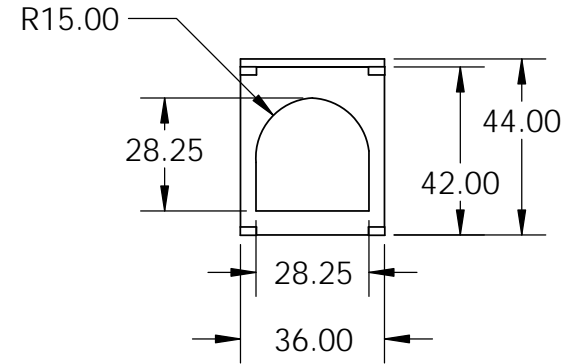

Isometric View

Side View

Front View

Top View

<p><b>PROPRIETARY AND CONFIDENTIAL</b></p> <p>THE INFORMATION CONTAINED IN THIS DRAWING IS THE SOLE PROPERTY OF STONE AGE MANUFACTURING, INC. ANY REPRODUCTION, IN PART OR AS A WHOLE, WITHOUT THE WRITTEN PERMISSION OF STONE AGE MANUFACTURING, INC. IS PROHIBITED.</p>	UNLESS OTHERWISE SPECIFIED:		 <p><b>Stone Age</b> Manufacturing®</p> <p>Modular Masonry Technology at its Finest</p> <p>11107 E 126TH ST. N. Collinsville, OK 74021 918-371-8861</p>			TITLE:		
	DIMENSIONS ARE IN INCHES					<p><b>Mezzo Pizza Oven Cabinet</b></p>		
	TWO PLACE DECIMAL ±		MATERIAL	NAME	DATE			
	DO NOT SCALE DRAWING		DRAWN		SCALE: 1:48		WEIGHT:	SHEET 1 OF 1