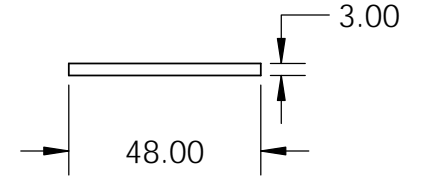

Rear View

Side View

Front View

Top View

With Firebrick Installed

<p><b>PROPRIETARY AND CONFIDENTIAL</b></p> <p>THE INFORMATION CONTAINED IN THIS DRAWING IS THE SOLE PROPERTY OF STONE AGE MANUFACTURING, INC. ANY REPRODUCTION, IN PART OR AS A WHOLE, WITHOUT THE WRITTEN PERMISSION OF STONE AGE MANUFACTURING, INC. IS PROHIBITED.</p>	<p>UNLESS OTHERWISE SPECIFIED:</p>			 <p><b>Stone Age</b> Manufacturing®</p> <p>Modular Masonry Technology at its Finest</p> <p>11107 E 126TH ST. N. Collinsville, OK 74021 918-371-8861</p>			<p>TITLE:</p> <p>Amerigo™ Pizza Oven Baseplate Extension Kit</p>			
	<p>DIMENSIONS ARE IN INCHES</p> <p>TWO PLACE DECIMAL ±</p>						<p>SIZE</p> <p><b>A</b></p>			<p>DWG. NO.</p> <p>SA-APO48-BPE</p>
	<p>MATERIAL</p>			<p>NAME</p>	<p>DATE</p>	<p>SCALE: 1:48</p>			<p>WEIGHT:</p>	<p>SHEET 1 OF 1</p>
	<p>DO NOT SCALE DRAWING</p>			<p>DRAWN</p>			<p>SCALE: 1:48</p>			<p>WEIGHT:</p>