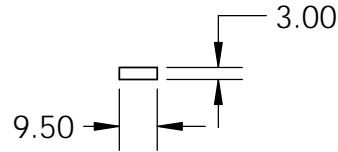

Rear View

Side View

Front View

Top View

With Firebrick Installed

<p><b>PROPRIETARY AND CONFIDENTIAL</b></p> <p>THE INFORMATION CONTAINED IN THIS DRAWING IS THE SOLE PROPERTY OF STONE AGE MANUFACTURING, INC. ANY REPRODUCTION, IN PART OR AS A WHOLE, WITHOUT THE WRITTEN PERMISSION OF STONE AGE MANUFACTURING, INC. IS PROHIBITED.</p>	<p>UNLESS OTHERWISE SPECIFIED:</p>			 <p><b>Stone Age</b> Manufacturing®</p> <p>Modular Masonry Technology at its Finest</p> <p>11107 E 126TH ST. N. Collinsville, OK 74021 918-371-8861</p>			<p>TITLE:</p> <p>Amerigo™ Pizza Oven Baseplate Extension Kit</p>			
	<p>DIMENSIONS ARE IN INCHES</p> <p>TWO PLACE DECIMAL ±</p>						<p>SIZE</p> <p><b>A</b></p>			<p>DWG. NO.</p> <p>SA-APO48-BPE</p>
	<p>MATERIAL</p>			<p>NAME</p>	<p>DATE</p>	<p>SCALE: 1:48</p>			<p>WEIGHT:</p>	<p>SHEET 1 OF 1</p>
	<p>DO NOT SCALE DRAWING</p>			<p>DRAWN</p>			<p>SCALE: 1:48</p>			<p>WEIGHT:</p>