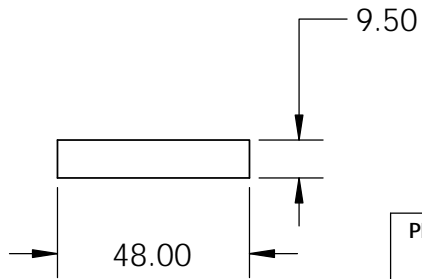

Rear View

Side View

Front View

Top View

With Firebrick Installed

<p><b>PROPRIETARY AND CONFIDENTIAL</b></p> <p>THE INFORMATION CONTAINED IN THIS DRAWING IS THE SOLE PROPERTY OF STONE AGE MANUFACTURING, INC. ANY REPRODUCTION, IN PART OR AS A WHOLE, WITHOUT THE WRITTEN PERMISSION OF STONE AGE MANUFACTURING, INC. IS PROHIBITED.</p>	<p>UNLESS OTHERWISE SPECIFIED:</p>			 <p><b>Stone Age</b> Manufacturing®</p> <p>Modular Masonry Technology at its Finest</p> <p>11107 E 126TH ST. N. Collinsville, OK 74021 918-371-8861</p>			<p>TITLE:</p> <p>Amerigo™ Pizza Oven Baseplate Extension Kit</p>			
	<p>DIMENSIONS ARE IN INCHES</p> <p>TWO PLACE DECIMAL ±</p>						<p>SIZE</p> <p><b>A</b></p>			<p>DWG. NO.</p> <p>SA-APO48-BPE</p>
	<p>MATERIAL</p>			<p>NAME</p>	<p>DATE</p>	<p>SCALE: 1:48</p>			<p>WEIGHT:</p>	<p>SHEET 1 OF 1</p>
	<p>DO NOT SCALE DRAWING</p>			<p>DRAWN</p>			<p>SCALE: 1:48</p>			<p>WEIGHT:</p>