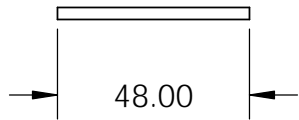

Rear View

Side View

Front View

Top View

With Firebrick Installed

<p><b>PROPRIETARY AND CONFIDENTIAL</b></p> <p>THE INFORMATION CONTAINED IN THIS DRAWING IS THE SOLE PROPERTY OF STONE AGE MANUFACTURING, INC. ANY REPRODUCTION, IN PART OR AS A WHOLE, WITHOUT THE WRITTEN PERMISSION OF STONE AGE MANUFACTURING, INC. IS PROHIBITED.</p>	<p>UNLESS OTHERWISE SPECIFIED:</p>			 <p><b>Stone Age</b> Manufacturing®</p> <p>Modular Masonry Technology at its Finest</p> <p>11107 E 126TH ST. N. Collinsville, OK 74021 918-371-8861</p>			<p>TITLE:</p> <p>Amerigo™ Pizza Oven Baseplate Extension Kit</p>			
	<p>DIMENSIONS ARE IN INCHES</p> <p>TWO PLACE DECIMAL ±</p>						<p>SIZE</p> <p><b>A</b></p>			<p>DWG. NO.</p> <p>SA-APO48-BPE</p>
	<p>MATERIAL</p>			<p>NAME</p>	<p>DATE</p>	<p>SCALE: 1:48</p>			<p>WEIGHT:</p>	<p>SHEET 1 OF 1</p>
	<p>DO NOT SCALE DRAWING</p>			<p>DRAWN</p>			<p>SCALE: 1:48</p>			<p>WEIGHT:</p>