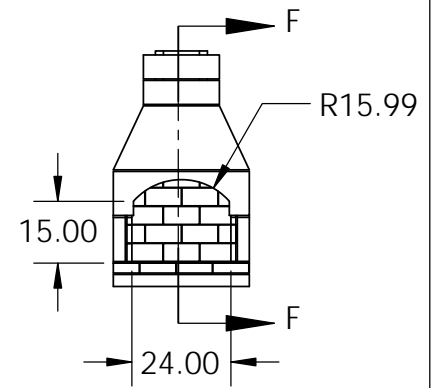

Rear View

Side View

Front View

SECTION F-F

Front Width

Top View

Firebox Widths, without Firebrick

<p>PROPRIETARY AND CONFIDENTIAL</p> <p>THE INFORMATION CONTAINED IN THIS DRAWING IS THE SOLE PROPERTY OF STONE AGE MANUFACTURING, INC. ANY REPRODUCTION, IN PART OR AS A WHOLE, WITHOUT THE WRITTEN PERMISSION OF STONE AGE MANUFACTURING, INC. IS PROHIBITED.</p>	<p>UNLESS OTHERWISE SPECIFIED:</p> <p>DIMENSIONS ARE IN INCHES</p> <p>TWO PLACE DECIMAL ±</p>		 <p>11107 E 126TH ST. N. Collinsville, OK 74021 918-371-8861</p>		<p>TITLE:</p> <h1 style="text-align: center;">Brick Oven</h1>		
	<p>MATERIAL</p>				<p>NAME</p>	<p>DATE</p>	<p>SIZE</p> <p style="font-size: 2em;">A</p>
<p>DO NOT SCALE DRAWING</p>		<p>DRAWN</p>		<p>SCALE: 1:48</p>		<p>WEIGHT:</p>	<p>SHEET 1 OF 1</p>