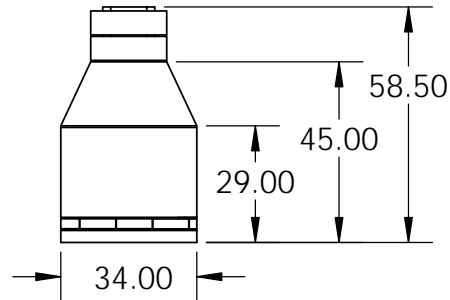

Rear View

Side View

Front View

SECTION F-F

Front Width

Top View

Firebox Widths, without Firebrick

<p>PROPRIETARY AND CONFIDENTIAL</p> <p>THE INFORMATION CONTAINED IN THIS DRAWING IS THE SOLE PROPERTY OF STONE AGE MANUFACTURING, INC. ANY REPRODUCTION, IN PART OR AS A WHOLE, WITHOUT THE WRITTEN PERMISSION OF STONE AGE MANUFACTURING, INC. IS PROHIBITED.</p>	<p>UNLESS OTHERWISE SPECIFIED:</p> <p>DIMENSIONS ARE IN INCHES</p> <p>TWO PLACE DECIMAL ±</p>		 <p>11107 E 126TH ST. N. Collinsville, OK 74021 918-371-8861</p>		<p>TITLE:</p> <h1 style="text-align: center;">Brick Oven</h1>		
	<p>MATERIAL</p>				<p>NAME</p>	<p>DATE</p>	<p>SIZE</p> <p style="font-size: 2em;">A</p>
<p>DO NOT SCALE DRAWING</p>		<p>DRAWN</p>		<p>SCALE: 1:48</p>		<p>WEIGHT:</p>	<p>SHEET 1 OF 1</p>