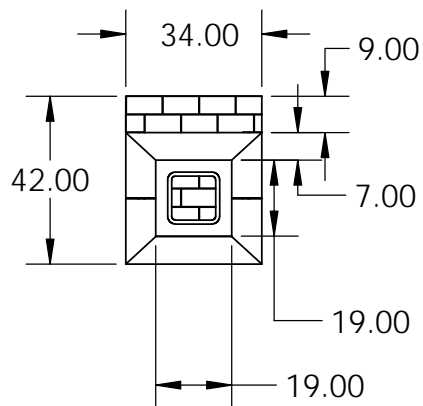

Rear View

Side View

Front View

SECTION F-F

Front Width

Top View

Firebox Widths, without Firebrick

<p>PROPRIETARY AND CONFIDENTIAL</p> <p>THE INFORMATION CONTAINED IN THIS DRAWING IS THE SOLE PROPERTY OF STONE AGE MANUFACTURING, INC. ANY REPRODUCTION, IN PART OR AS A WHOLE, WITHOUT THE WRITTEN PERMISSION OF STONE AGE MANUFACTURING, INC. IS PROHIBITED.</p>	<p>UNLESS OTHERWISE SPECIFIED:</p> <p>DIMENSIONS ARE IN INCHES</p> <p>TWO PLACE DECIMAL ±</p>		 <p>11107 E 126TH ST. N. Collinsville, OK 74021 918-371-8861</p>		<p>TITLE:</p> <h1 style="text-align: center;">Brick Oven</h1>		
	<p>MATERIAL</p>				<p>NAME</p>	<p>DATE</p>	<p>SIZE</p> <p style="font-size: 2em;">A</p>
<p>DO NOT SCALE DRAWING</p>		<p>DRAWN</p>		<p>SCALE: 1:48</p>		<p>WEIGHT:</p>	<p>SHEET 1 OF 1</p>