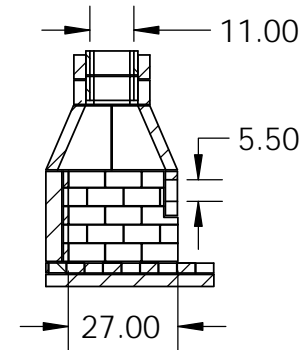

Rear View

Side View

Front View

SECTION F-F

Front Width

Top View

Firebox Widths, without Firebrick

<p>PROPRIETARY AND CONFIDENTIAL</p> <p>THE INFORMATION CONTAINED IN THIS DRAWING IS THE SOLE PROPERTY OF STONE AGE MANUFACTURING, INC. ANY REPRODUCTION, IN PART OR AS A WHOLE, WITHOUT THE WRITTEN PERMISSION OF STONE AGE MANUFACTURING, INC. IS PROHIBITED.</p>	<p>UNLESS OTHERWISE SPECIFIED:</p> <p>DIMENSIONS ARE IN INCHES</p> <p>TWO PLACE DECIMAL ±</p>		 <p>11107 E 126TH ST. N. Collinsville, OK 74021 918-371-8861</p>		<p>TITLE:</p> <h1 style="text-align: center;">Brick Oven</h1>		
	<p>MATERIAL</p>				<p>NAME</p>	<p>DATE</p>	<p>SIZE</p> <p style="font-size: 2em;">A</p>
<p>DO NOT SCALE DRAWING</p>		<p>DRAWN</p>		<p>SCALE: 1:48</p>		<p>WEIGHT:</p>	<p>SHEET 1 OF 1</p>