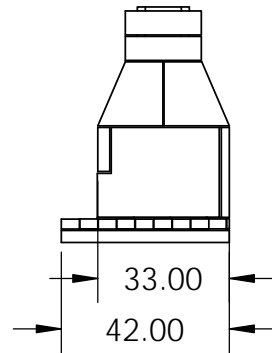

Rear View

Side View

Front View

SECTION F-F

Front Width

Top View

Firebox Widths, without Firebrick

<p>PROPRIETARY AND CONFIDENTIAL</p> <p>THE INFORMATION CONTAINED IN THIS DRAWING IS THE SOLE PROPERTY OF STONE AGE MANUFACTURING, INC. ANY REPRODUCTION, IN PART OR AS A WHOLE, WITHOUT THE WRITTEN PERMISSION OF STONE AGE MANUFACTURING, INC. IS PROHIBITED.</p>	<p>UNLESS OTHERWISE SPECIFIED:</p> <p>DIMENSIONS ARE IN INCHES</p> <p>TWO PLACE DECIMAL ±</p>		 <p>11107 E 126TH ST. N. Collinsville, OK 74021 918-371-8861</p>		<p>TITLE:</p> <h1 style="text-align: center;">Brick Oven</h1>		
	<p>MATERIAL</p>				<p>NAME</p>	<p>DATE</p>	<p>SIZE</p> <p style="font-size: 2em;">A</p>
<p>DO NOT SCALE DRAWING</p>		<p>DRAWN</p>		<p>SCALE: 1:48</p>		<p>WEIGHT:</p>	<p>SHEET 1 OF 1</p>