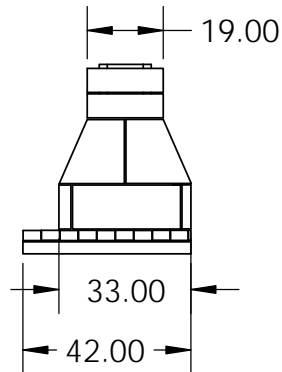

Rear View

Side View

Front View

SECTION F-F

Top View

Firebox Width with Firebrick

<p>PROPRIETARY AND CONFIDENTIAL</p> <p>THE INFORMATION CONTAINED IN THIS DRAWING IS THE SOLE PROPERTY OF STONE AGE MANUFACTURING, INC. ANY REPRODUCTION, IN PART OR AS A WHOLE, WITHOUT THE WRITTEN PERMISSION OF STONE AGE MANUFACTURING, INC. IS PROHIBITED.</p>	<p>UNLESS OTHERWISE SPECIFIED:</p> <p>DIMENSIONS ARE IN INCHES</p> <p>TWO PLACE DECIMAL ±</p>		 <p>Modular Masonry Technology at its Finest</p> <p>11107 E 126TH ST. N. Collinsville, OK 74021 918-371-8861</p>		<p>TITLE:</p> <p>Vecchio™ Pizza Oven</p>		
	<p>MATERIAL</p>				<p>NAME</p>	<p>DATE</p>	<p>SIZE</p> <p>A</p>
	<p>DO NOT SCALE DRAWING</p>		<p>DRAWN</p>		<p>SCALE: 1:48</p>	<p>WEIGHT:</p>	<p>SHEET 1 OF 1</p>