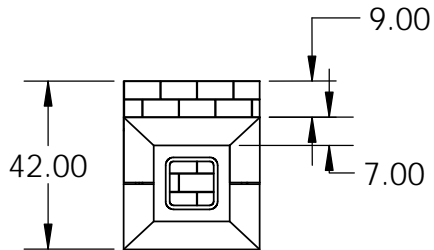

Rear View

Side View

Front View

SECTION F-F

Top View

Firebox Width with Firebrick

<p>PROPRIETARY AND CONFIDENTIAL</p> <p>THE INFORMATION CONTAINED IN THIS DRAWING IS THE SOLE PROPERTY OF STONE AGE MANUFACTURING, INC. ANY REPRODUCTION, IN PART OR AS A WHOLE, WITHOUT THE WRITTEN PERMISSION OF STONE AGE MANUFACTURING, INC. IS PROHIBITED.</p>	<p>UNLESS OTHERWISE SPECIFIED:</p> <p>DIMENSIONS ARE IN INCHES</p> <p>TWO PLACE DECIMAL ±</p>		 <p>Modular Masonry Technology at its Finest</p> <p>11107 E 126TH ST. N. Collinsville, OK 74021 918-371-8861</p>		<p>TITLE:</p> <p>Vecchio™ Pizza Oven</p>		
	<p>MATERIAL</p>				<p>NAME</p>	<p>DATE</p>	<p>SIZE</p> <p>A</p>
	<p>DO NOT SCALE DRAWING</p>		<p>DRAWN</p>		<p>SCALE: 1:48</p>	<p>WEIGHT:</p>	<p>SHEET 1 OF 1</p>