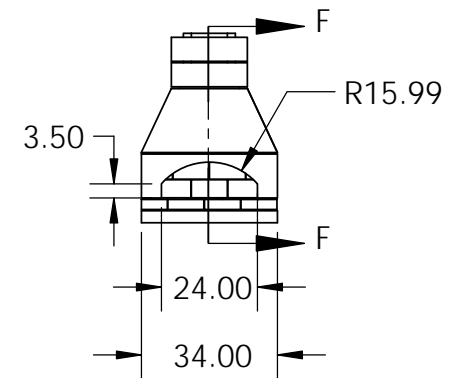

Rear View

Side View

Front View

SECTION F-F

Top View

Firebox Width with Firebrick

<p>PROPRIETARY AND CONFIDENTIAL</p> <p>THE INFORMATION CONTAINED IN THIS DRAWING IS THE SOLE PROPERTY OF STONE AGE MANUFACTURING, INC. ANY REPRODUCTION, IN PART OR AS A WHOLE, WITHOUT THE WRITTEN PERMISSION OF STONE AGE MANUFACTURING, INC. IS PROHIBITED.</p>	<p>UNLESS OTHERWISE SPECIFIED:</p> <p>DIMENSIONS ARE IN INCHES</p> <p>TWO PLACE DECIMAL ±</p>		 <p>Modular Masonry Technology at its Finest</p> <p>11107 E 126TH ST. N. Collinsville, OK 74021 918-371-8861</p>		<p>TITLE:</p> <p>Vecchio™ Pizza Oven</p>		
	<p>MATERIAL</p>				<p>NAME</p>	<p>DATE</p>	<p>SIZE</p> <p>A</p>
	<p>DO NOT SCALE DRAWING</p>		<p>DRAWN</p>		<p>SCALE: 1:48</p>	<p>WEIGHT:</p>	<p>SHEET 1 OF 1</p>