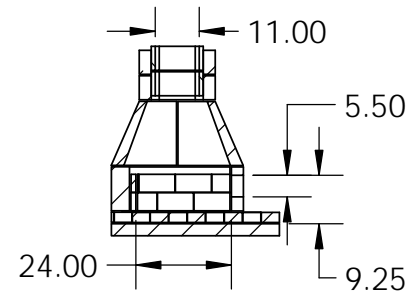

Rear View

Side View

Front View

SECTION F-F

Top View

Firebox Width with Firebrick

<p>PROPRIETARY AND CONFIDENTIAL</p> <p>THE INFORMATION CONTAINED IN THIS DRAWING IS THE SOLE PROPERTY OF STONE AGE MANUFACTURING, INC. ANY REPRODUCTION, IN PART OR AS A WHOLE, WITHOUT THE WRITTEN PERMISSION OF STONE AGE MANUFACTURING, INC. IS PROHIBITED.</p>	<p>UNLESS OTHERWISE SPECIFIED:</p> <p>DIMENSIONS ARE IN INCHES</p> <p>TWO PLACE DECIMAL ±</p>		 <p>Modular Masonry Technology at its Finest</p> <p>11107 E 126TH ST. N. Collinsville, OK 74021 918-371-8861</p>		<p>TITLE:</p> <p>Vecchio™ Pizza Oven</p>		
	<p>MATERIAL</p>				<p>NAME</p>	<p>DATE</p>	<p>SIZE</p> <p>A</p>
	<p>DO NOT SCALE DRAWING</p>		<p>DRAWN</p>		<p>SCALE: 1:48</p>	<p>WEIGHT:</p>	<p>SHEET 1 OF 1</p>