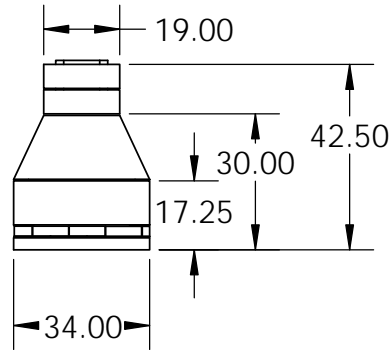

Rear View

Side View

Front View

SECTION F-F

Top View

Firebox Width with Firebrick

<p>PROPRIETARY AND CONFIDENTIAL</p> <p>THE INFORMATION CONTAINED IN THIS DRAWING IS THE SOLE PROPERTY OF STONE AGE MANUFACTURING, INC. ANY REPRODUCTION, IN PART OR AS A WHOLE, WITHOUT THE WRITTEN PERMISSION OF STONE AGE MANUFACTURING, INC. IS PROHIBITED.</p>	<p>UNLESS OTHERWISE SPECIFIED:</p> <p>DIMENSIONS ARE IN INCHES</p> <p>TWO PLACE DECIMAL ±</p>		 <p>Modular Masonry Technology at its Finest</p> <p>11107 E 126TH ST. N. Collinsville, OK 74021 918-371-8861</p>		<p>TITLE:</p> <p>Vecchio™ Pizza Oven</p>		
	<p>MATERIAL</p>				<p>NAME</p>	<p>DATE</p>	<p>SIZE</p> <p>A</p>
	<p>DO NOT SCALE DRAWING</p>		<p>DRAWN</p>		<p>SCALE: 1:48</p>	<p>WEIGHT:</p>	<p>SHEET 1 OF 1</p>