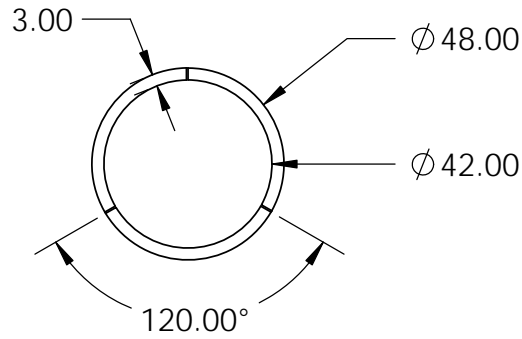

Isometric View

Top View

Side View

Bottom View

<p><b>PROPRIETARY AND CONFIDENTIAL</b></p> <p>THE INFORMATION CONTAINED IN THIS DRAWING IS THE SOLE PROPERTY OF STONE AGE MANUFACTURING, INC. ANY REPRODUCTION, IN PART OR AS A WHOLE, WITHOUT THE WRITTEN PERMISSION OF STONE AGE MANUFACTURING, INC. IS PROHIBITED.</p>	UNLESS OTHERWISE SPECIFIED:		 <p>11107 E 126TH ST. N. Collinsville, OK 74021 918-371-8861</p>			TITLE:		
	DIMENSIONS ARE IN INCHES					Large Round Fire Pit		
	TWO PLACE DECIMAL ±		MATERIAL	NAME	DATE	SIZE	DWG. NO.	REV
	DO NOT SCALE DRAWING		DRAWN	SCALE: 1:48		WEIGHT:	SHEET 1 OF 1	