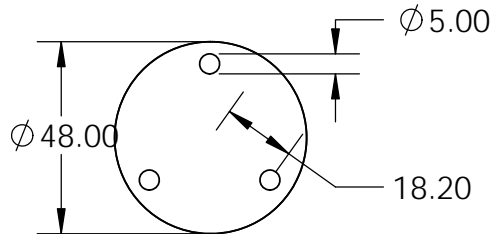

Isometric View

Top View

Side View

Bottom View

<p><b>PROPRIETARY AND CONFIDENTIAL</b></p> <p>THE INFORMATION CONTAINED IN THIS DRAWING IS THE SOLE PROPERTY OF STONE AGE MANUFACTURING, INC. ANY REPRODUCTION, IN PART OR AS A WHOLE, WITHOUT THE WRITTEN PERMISSION OF STONE AGE MANUFACTURING, INC. IS PROHIBITED.</p>	UNLESS OTHERWISE SPECIFIED:		 <p>11107 E 126TH ST. N. Collinsville, OK 74021 918-371-8861</p>			TITLE:		
	DIMENSIONS ARE IN INCHES					Large Round Fire Pit		
	TWO PLACE DECIMAL ±		MATERIAL	NAME	DATE	SIZE	DWG. NO.	REV
	DO NOT SCALE DRAWING		DRAWN	SCALE: 1:48		WEIGHT:	SHEET 1 OF 1	