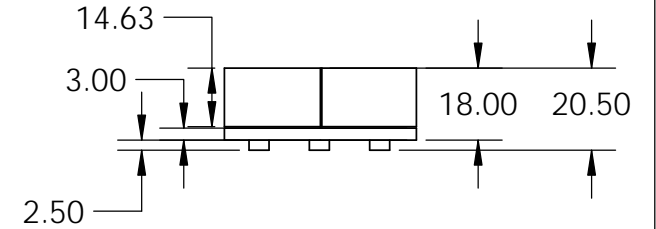

Isometric View

Top View

Side View

Bottom View

<p><b>PROPRIETARY AND CONFIDENTIAL</b></p> <p>THE INFORMATION CONTAINED IN THIS DRAWING IS THE SOLE PROPERTY OF STONE AGE MANUFACTURING, INC. ANY REPRODUCTION, IN PART OR AS A WHOLE, WITHOUT THE WRITTEN PERMISSION OF STONE AGE MANUFACTURING, INC. IS PROHIBITED.</p>	UNLESS OTHERWISE SPECIFIED:		 <p>11107 E 126TH ST. N. Collinsville, OK 74021 918-371-8861</p>			TITLE:		
	DIMENSIONS ARE IN INCHES					Large Round Fire Pit		
	TWO PLACE DECIMAL ±		MATERIAL	NAME	DATE	SIZE	DWG. NO.	REV
	DO NOT SCALE DRAWING		DRAWN	SCALE: 1:48		WEIGHT:	SHEET 1 OF 1	