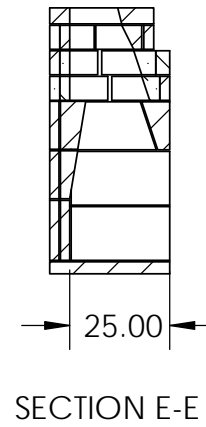

Rear View

Side View

Front View

Top View

Firebox Widths, without Firebrick

<p><b>PROPRIETARY AND CONFIDENTIAL</b></p> <p>THE INFORMATION CONTAINED IN THIS DRAWING IS THE SOLE PROPERTY OF STONE AGE MANUFACTURING, INC. ANY REPRODUCTION, IN PART OR AS A WHOLE, WITHOUT THE WRITTEN PERMISSION OF STONE AGE MANUFACTURING, INC. IS PROHIBITED.</p>	UNLESS OTHERWISE SPECIFIED:		 <p><b>Stone Age</b> Manufacturing® Modular Masonry Technology at its Finest</p> <p>11107 E 126TH ST. N. Collinsville, OK 74021 918-371-8861</p>			TITLE:			
	DIMENSIONS ARE IN INCHES					36" New Age Indoor			
	TWO PLACE DECIMAL ±		MATERIAL		NAME	DATE	SIZE <b>A</b>	DWG. NO. NA36IND-3V	REV
	DO NOT SCALE DRAWING		DRAWN		SCALE: 1:48		WEIGHT:	SHEET 1 OF 1	