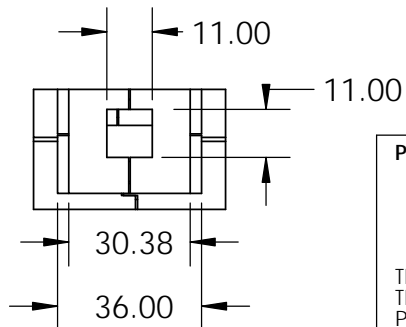

Rear View

Side View

Front View

Top View

Firebox Widths, without Firebrick

<p><b>PROPRIETARY AND CONFIDENTIAL</b></p> <p>THE INFORMATION CONTAINED IN THIS DRAWING IS THE SOLE PROPERTY OF STONE AGE MANUFACTURING, INC. ANY REPRODUCTION, IN PART OR AS A WHOLE, WITHOUT THE WRITTEN PERMISSION OF STONE AGE MANUFACTURING, INC. IS PROHIBITED.</p>	UNLESS OTHERWISE SPECIFIED:		 <p><b>Stone Age</b> Manufacturing® Modular Masonry Technology at its Finest</p> <p>11107 E 126TH ST. N. Collinsville, OK 74021 918-371-8861</p>			TITLE:			
	DIMENSIONS ARE IN INCHES					36" New Age Indoor			
	TWO PLACE DECIMAL ±		MATERIAL		NAME	DATE	SIZE <b>A</b>	DWG. NO. NA36IND-3V	REV
	DO NOT SCALE DRAWING		DRAWN		SCALE: 1:48		WEIGHT:	SHEET 1 OF 1	