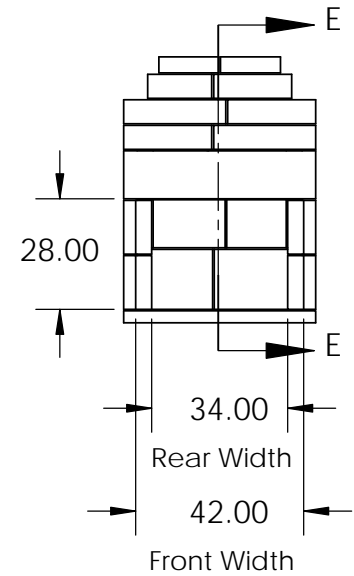

Rear View

Side View

Front View

Top View

Firebox Widths, without Firebrick

<p><b>PROPRIETARY AND CONFIDENTIAL</b></p> <p>THE INFORMATION CONTAINED IN THIS DRAWING IS THE SOLE PROPERTY OF STONE AGE MANUFACTURING, INC. ANY REPRODUCTION, IN PART OR AS A WHOLE, WITHOUT THE WRITTEN PERMISSION OF STONE AGE MANUFACTURING, INC. IS PROHIBITED.</p>	UNLESS OTHERWISE SPECIFIED:		 <p><b>Stone Age</b> Manufacturing® Modular Masonry Technology at its Finest</p> <p>11107 E 126TH ST. N. Collinsville, OK 74021 918-371-8861</p>			TITLE:			
	DIMENSIONS ARE IN INCHES					36" New Age Indoor			
	TWO PLACE DECIMAL ±		MATERIAL		NAME	DATE	SIZE <b>A</b>	DWG. NO. NA36IND-3V	REV
	DO NOT SCALE DRAWING		DRAWN		SCALE: 1:48		WEIGHT:	SHEET 1 OF 1	