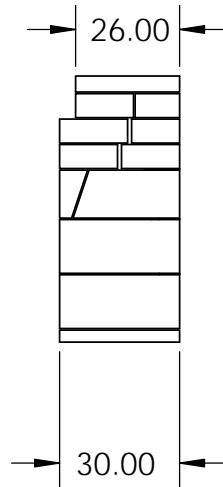

Rear View

Side View

Front View

Top View

Firebox Widths, without Firebrick

<p><b>PROPRIETARY AND CONFIDENTIAL</b></p> <p>THE INFORMATION CONTAINED IN THIS DRAWING IS THE SOLE PROPERTY OF STONE AGE MANUFACTURING, INC. ANY REPRODUCTION, IN PART OR AS A WHOLE, WITHOUT THE WRITTEN PERMISSION OF STONE AGE MANUFACTURING, INC. IS PROHIBITED.</p>	UNLESS OTHERWISE SPECIFIED:		 <p><b>Stone Age</b> Manufacturing® Modular Masonry Technology at its Finest</p> <p>11107 E 126TH ST. N. Collinsville, OK 74021 918-371-8861</p>			TITLE:			
	DIMENSIONS ARE IN INCHES					36" New Age Indoor			
	TWO PLACE DECIMAL ±		MATERIAL		NAME	DATE	SIZE <b>A</b>	DWG. NO. NA36IND-3V	REV
	DO NOT SCALE DRAWING		DRAWN		SCALE: 1:48		WEIGHT:	SHEET 1 OF 1	