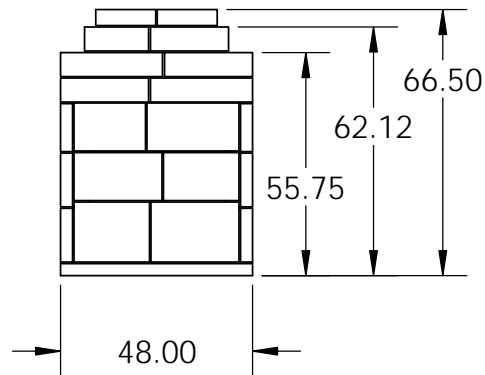

Rear View

Side View

Front View

Top View

Firebox Widths, without Firebrick

<p><b>PROPRIETARY AND CONFIDENTIAL</b></p> <p>THE INFORMATION CONTAINED IN THIS DRAWING IS THE SOLE PROPERTY OF STONE AGE MANUFACTURING, INC. ANY REPRODUCTION, IN PART OR AS A WHOLE, WITHOUT THE WRITTEN PERMISSION OF STONE AGE MANUFACTURING, INC. IS PROHIBITED.</p>	UNLESS OTHERWISE SPECIFIED:		 <p><b>Stone Age</b> Manufacturing® Modular Masonry Technology at its Finest</p> <p>11107 E 126TH ST. N. Collinsville, OK 74021 918-371-8861</p>			TITLE:			
	DIMENSIONS ARE IN INCHES					36" New Age Indoor			
	TWO PLACE DECIMAL ±		MATERIAL		NAME	DATE	SIZE <b>A</b>	DWG. NO. NA36IND-3V	REV
	DO NOT SCALE DRAWING		DRAWN		SCALE: 1:48		WEIGHT:	SHEET 1 OF 1	