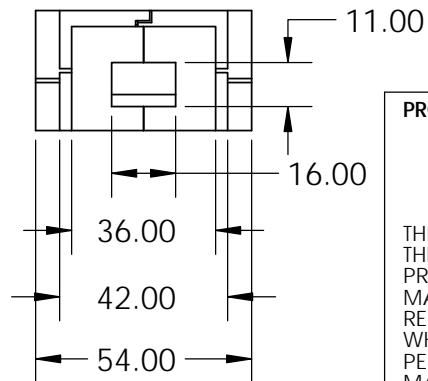

Rear View

Side View

Front View

Top View

Firebox Widths, without Firebrick

<p><b>PROPRIETARY AND CONFIDENTIAL</b></p> <p>UNLESS OTHERWISE SPECIFIED: DIMENSIONS ARE IN INCHES TWO PLACE DECIMAL ±</p> <p>THE INFORMATION CONTAINED IN THIS DRAWING IS THE SOLE PROPERTY OF STONE AGE MANUFACTURING, INC. ANY REPRODUCTION, IN PART OR AS A WHOLE, WITHOUT THE WRITTEN PERMISSION OF STONE AGE MANUFACTURING, INC. IS PROHIBITED.</p> <p>DO NOT SCALE DRAWING</p>	<p>11107 E 126TH ST. N. Collinsville, OK 74021 918-371-8861</p>		<p>TITLE:</p> <p><b>42 New Age Indoor</b></p>			
	MATERIAL	NAME	DATE	<p>SIZE <b>A</b></p>	<p>DWG. NO. <b>NA42IND-3V</b></p>	<p>REV</p>
	DRAWN		SCALE: 1:48	WEIGHT:	SHEET 1 OF 1	