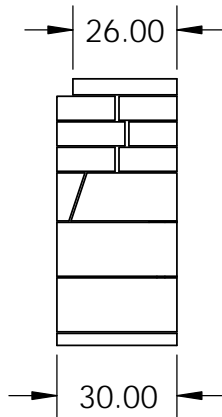

Rear View

Side View

Front View

Top View

Firebox Widths, without Firebrick

<p><b>PROPRIETARY AND CONFIDENTIAL</b></p> <p>UNLESS OTHERWISE SPECIFIED: DIMENSIONS ARE IN INCHES TWO PLACE DECIMAL ±</p> <p>THE INFORMATION CONTAINED IN THIS DRAWING IS THE SOLE PROPERTY OF STONE AGE MANUFACTURING, INC. ANY REPRODUCTION, IN PART OR AS A WHOLE, WITHOUT THE WRITTEN PERMISSION OF STONE AGE MANUFACTURING, INC. IS PROHIBITED.</p> <p>DO NOT SCALE DRAWING</p>	<p>11107 E 126TH ST. N. Collinsville, OK 74021 918-371-8861</p>		<p>TITLE:</p> <p><b>42 New Age Indoor</b></p>			
	MATERIAL	NAME	DATE	<p>SIZE <b>A</b></p>	<p>DWG. NO. <b>NA42IND-3V</b></p>	<p>REV</p>
	DRAWN		SCALE: 1:48	WEIGHT:	SHEET 1 OF 1	