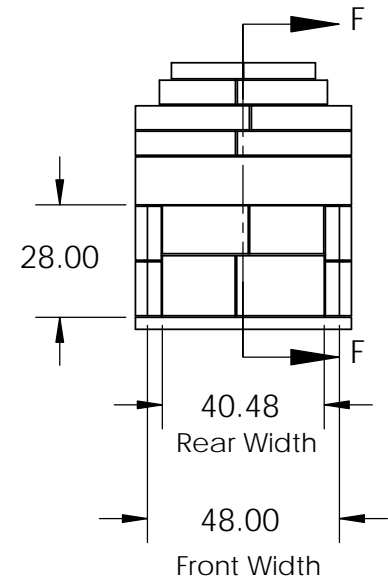

Rear View

Side View

Front View

Top View

Firebox Widths, without Firebrick

<p><b>PROPRIETARY AND CONFIDENTIAL</b></p> <p>UNLESS OTHERWISE SPECIFIED: DIMENSIONS ARE IN INCHES TWO PLACE DECIMAL ±</p> <p>THE INFORMATION CONTAINED IN THIS DRAWING IS THE SOLE PROPERTY OF STONE AGE MANUFACTURING, INC. ANY REPRODUCTION, IN PART OR AS A WHOLE, WITHOUT THE WRITTEN PERMISSION OF STONE AGE MANUFACTURING, INC. IS PROHIBITED.</p> <p>DO NOT SCALE DRAWING</p>	<p>11107 E 126TH ST. N. Collinsville, OK 74021 918-371-8861</p>		<p>TITLE:</p> <p><b>42 New Age Indoor</b></p>			
	MATERIAL	NAME	DATE	<p>SIZE <b>A</b></p>	<p>DWG. NO. <b>NA42IND-3V</b></p>	<p>REV</p>
	DRAWN		SCALE: 1:48	WEIGHT:	SHEET 1 OF 1	