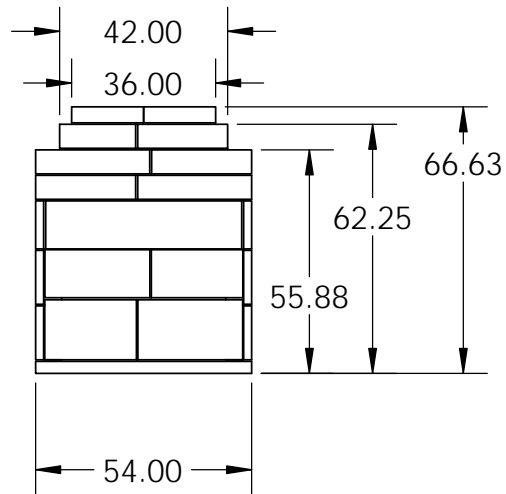

Rear View

Side View

Front View

Top View

Firebox Widths, without Firebrick

<p><b>PROPRIETARY AND CONFIDENTIAL</b></p> <p>UNLESS OTHERWISE SPECIFIED: DIMENSIONS ARE IN INCHES TWO PLACE DECIMAL ±</p> <p>THE INFORMATION CONTAINED IN THIS DRAWING IS THE SOLE PROPERTY OF STONE AGE MANUFACTURING, INC. ANY REPRODUCTION, IN PART OR AS A WHOLE, WITHOUT THE WRITTEN PERMISSION OF STONE AGE MANUFACTURING, INC. IS PROHIBITED.</p> <p>DO NOT SCALE DRAWING</p>	<p>11107 E 126TH ST. N. Collinsville, OK 74021 918-371-8861</p>		<p>TITLE:</p> <p><b>42 New Age Indoor</b></p>			
	MATERIAL	NAME	DATE	<p>SIZE <b>A</b></p>	<p>DWG. NO. <b>NA42IND-3V</b></p>	<p>REV</p>
	DRAWN		SCALE: 1:48	WEIGHT:	SHEET 1 OF 1	