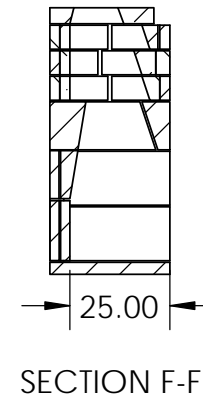

Rear View

Side View

Front View

Top View

Firebox Widths, without Firebrick

<p><b>PROPRIETARY AND CONFIDENTIAL</b></p> <p>UNLESS OTHERWISE SPECIFIED: DIMENSIONS ARE IN INCHES TWO PLACE DECIMAL ±</p> <p>THE INFORMATION CONTAINED IN THIS DRAWING IS THE SOLE PROPERTY OF STONE AGE MANUFACTURING, INC. ANY REPRODUCTION, IN PART OR AS A WHOLE, WITHOUT THE WRITTEN PERMISSION OF STONE AGE MANUFACTURING, INC. IS PROHIBITED.</p> <p>DO NOT SCALE DRAWING</p>	<p>11107 E 126TH ST. N. Collinsville, OK 74021 918-371-8861</p>		<p>TITLE:</p> <p><b>42 New Age Indoor</b></p>			
	MATERIAL	NAME	DATE	<p>SIZE <b>A</b></p>	<p>DWG. NO. <b>NA42IND-3V</b></p>	<p>REV</p>
	DRAWN		SCALE: 1:48	WEIGHT:	SHEET 1 OF 1	