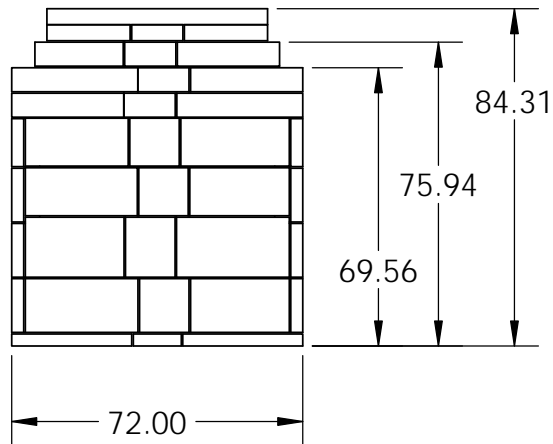

Rear View

Side View

Front View

SECTION H-H

Top View

Firebox Widths, without Firebrick

PROPRIETARY AND CONFIDENTIAL

THE INFORMATION CONTAINED IN THIS DRAWING IS THE SOLE PROPERTY OF STONE AGE MANUFACTURING, INC. ANY REPRODUCTION, IN PART OR AS A WHOLE, WITHOUT THE WRITTEN PERMISSION OF STONE AGE MANUFACTURING, INC. IS PROHIBITED.

UNLESS OTHERWISE SPECIFIED:

DIMENSIONS ARE IN INCHES

TWO PLACE DECIMAL ±

MATERIAL

DO NOT SCALE DRAWING

11107 E 126TH ST. N.
Collinsville, OK 74021
918-371-8861

NAME	DATE

DRAWN

TITLE:

60" New Age Indoor

SIZE	DWG. NO.	REV
A	NA60IND-3V	

SCALE: 1:48

WEIGHT:

SHEET 1 OF 1