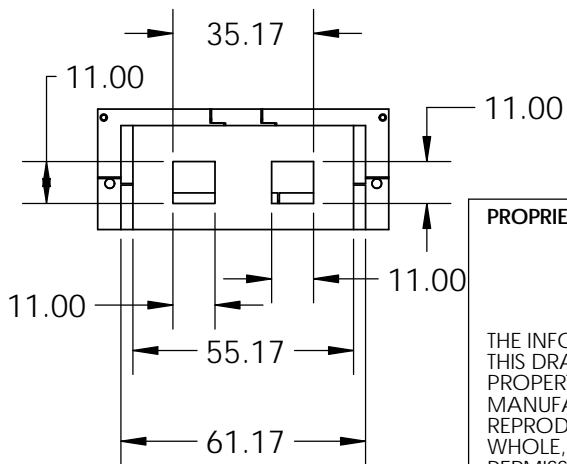

Rear View

Side View

Front View

SECTION H-H

Top View

Firebox Widths, without Firebrick

PROPRIETARY AND CONFIDENTIAL

THE INFORMATION CONTAINED IN THIS DRAWING IS THE SOLE PROPERTY OF STONE AGE MANUFACTURING, INC. ANY REPRODUCTION, IN PART OR AS A WHOLE, WITHOUT THE WRITTEN PERMISSION OF STONE AGE MANUFACTURING, INC. IS PROHIBITED.

UNLESS OTHERWISE SPECIFIED:

DIMENSIONS ARE IN INCHES

TWO PLACE DECIMAL ±

MATERIAL

DO NOT SCALE DRAWING

11107 E 126TH ST. N.
Collinsville, OK 74021
918-371-8861

NAME	DATE

DRAWN

TITLE:

60" New Age Indoor

SIZE	DWG. NO.	REV
A	NA60IND-3V	

SCALE: 1:48

WEIGHT:

SHEET 1 OF 1