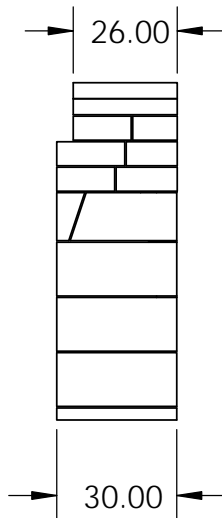

Rear View

Side View

Front View

SECTION H-H

Top View

Firebox Widths, without Firebrick

PROPRIETARY AND CONFIDENTIAL

THE INFORMATION CONTAINED IN THIS DRAWING IS THE SOLE PROPERTY OF STONE AGE MANUFACTURING, INC. ANY REPRODUCTION, IN PART OR AS A WHOLE, WITHOUT THE WRITTEN PERMISSION OF STONE AGE MANUFACTURING, INC. IS PROHIBITED.

UNLESS OTHERWISE SPECIFIED:

DIMENSIONS ARE IN INCHES

TWO PLACE DECIMAL ±

MATERIAL

DO NOT SCALE DRAWING

11107 E 126TH ST. N.
Collinsville, OK 74021
918-371-8861

NAME	DATE

DRAWN

TITLE:

60" New Age Indoor

SIZE	DWG. NO.	REV
A	NA60IND-3V	

SCALE: 1:48

WEIGHT:

SHEET 1 OF 1