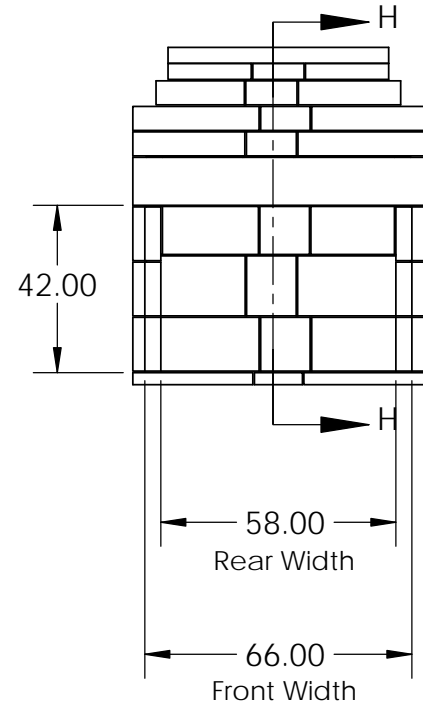

Rear View

Side View

Front View

SECTION H-H

Top View

Firebox Widths, without Firebrick

PROPRIETARY AND CONFIDENTIAL

THE INFORMATION CONTAINED IN THIS DRAWING IS THE SOLE PROPERTY OF STONE AGE MANUFACTURING, INC. ANY REPRODUCTION, IN PART OR AS A WHOLE, WITHOUT THE WRITTEN PERMISSION OF STONE AGE MANUFACTURING, INC. IS PROHIBITED.

UNLESS OTHERWISE SPECIFIED:

DIMENSIONS ARE IN INCHES

TWO PLACE DECIMAL ±

MATERIAL

DO NOT SCALE DRAWING

11107 E 126TH ST. N.
Collinsville, OK 74021
918-371-8861

NAME	DATE

DRAWN

TITLE:

60" New Age Indoor

SIZE	DWG. NO.	REV
A	NA60IND-3V	

SCALE: 1:48

WEIGHT:

SHEET 1 OF 1