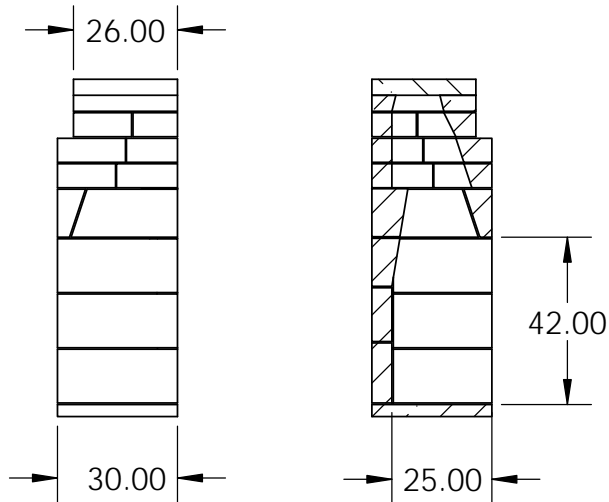

Rear View

Side View

SECTION D-D

Front View

Top View

Firebox Widths, without Firebrick

PROPRIETARY AND CONFIDENTIAL

THE INFORMATION CONTAINED IN THIS DRAWING IS THE SOLE PROPERTY OF STONE AGE MANUFACTURING, INC. ANY REPRODUCTION, IN PART OR AS A WHOLE, WITHOUT THE WRITTEN PERMISSION OF STONE AGE MANUFACTURING, INC. IS PROHIBITED.

UNLESS OTHERWISE SPECIFIED:

DIMENSIONS ARE IN INCHES

TWO PLACE DECIMAL ±

MATERIAL

DO NOT SCALE DRAWING

11107 E 126TH ST. N.
Collinsville, OK 74021
918-371-8861

TITLE:

72" New Age Indoor

SIZE
A

DWG. NO.

NA-72IND

REV

SCALE: 1:48

WEIGHT:

SHEET 1 OF 1