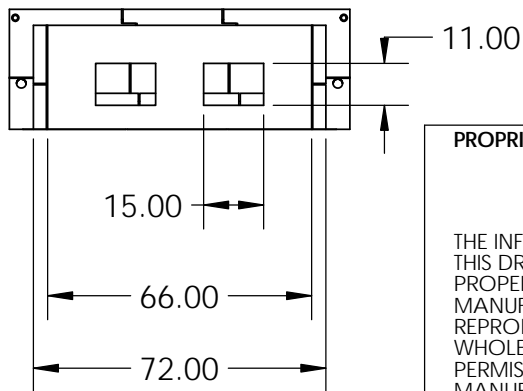

Rear View

Side View

SECTION D-D

Front View

Top View

Firebox Widths, without Firebrick

PROPRIETARY AND CONFIDENTIAL

THE INFORMATION CONTAINED IN THIS DRAWING IS THE SOLE PROPERTY OF STONE AGE MANUFACTURING, INC. ANY REPRODUCTION, IN PART OR AS A WHOLE, WITHOUT THE WRITTEN PERMISSION OF STONE AGE MANUFACTURING, INC. IS PROHIBITED.

UNLESS OTHERWISE SPECIFIED:

DIMENSIONS ARE IN INCHES

TWO PLACE DECIMAL ±

MATERIAL

DO NOT SCALE DRAWING

11107 E 126TH ST. N.
Collinsville, OK 74021
918-371-8861

TITLE:

72" New Age Indoor

SIZE
A

DWG. NO.

NA-72IND

REV

SCALE: 1:48

WEIGHT:

SHEET 1 OF 1