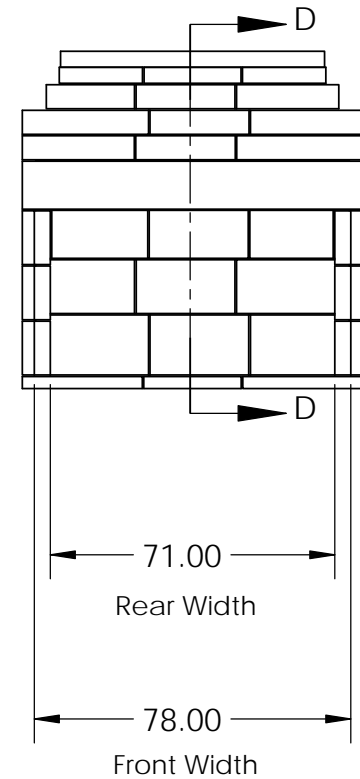

Rear View

Side View

SECTION D-D

Front View

Top View

Firebox Widths, without Firebrick

PROPRIETARY AND CONFIDENTIAL

THE INFORMATION CONTAINED IN THIS DRAWING IS THE SOLE PROPERTY OF STONE AGE MANUFACTURING, INC. ANY REPRODUCTION, IN PART OR AS A WHOLE, WITHOUT THE WRITTEN PERMISSION OF STONE AGE MANUFACTURING, INC. IS PROHIBITED.

UNLESS OTHERWISE SPECIFIED:

DIMENSIONS ARE IN INCHES

TWO PLACE DECIMAL ±

MATERIAL

DO NOT SCALE DRAWING

11107 E 126TH ST. N.
Collinsville, OK 74021
918-371-8861

TITLE:

72" New Age Indoor

SIZE
A

DWG. NO.

NA-72IND

REV

SCALE: 1:48

WEIGHT:

SHEET 1 OF 1