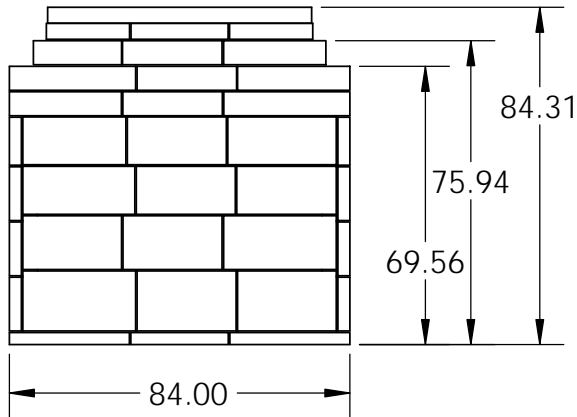

Rear View

Side View

SECTION D-D

Front View

Top View

Firebox Widths, without Firebrick

PROPRIETARY AND CONFIDENTIAL

THE INFORMATION CONTAINED IN THIS DRAWING IS THE SOLE PROPERTY OF STONE AGE MANUFACTURING, INC. ANY REPRODUCTION, IN PART OR AS A WHOLE, WITHOUT THE WRITTEN PERMISSION OF STONE AGE MANUFACTURING, INC. IS PROHIBITED.

UNLESS OTHERWISE SPECIFIED:

DIMENSIONS ARE IN INCHES

TWO PLACE DECIMAL ±

MATERIAL

DO NOT SCALE DRAWING

11107 E 126TH ST. N.
Collinsville, OK 74021
918-371-8861

TITLE:

72" New Age Indoor

SIZE
A

DWG. NO.

NA-72IND

REV

SCALE: 1:48

WEIGHT:

SHEET 1 OF 1