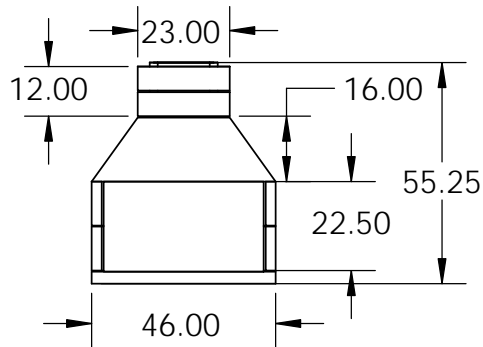

Rear View

Side View

Front View

Top View

Firebox Widths, without Firebrick

<p>PROPRIETARY AND CONFIDENTIAL</p> <p>THE INFORMATION CONTAINED IN THIS DRAWING IS THE SOLE PROPERTY OF STONE AGE MANUFACTURING, INC. ANY REPRODUCTION, IN PART OR AS A WHOLE, WITHOUT THE WRITTEN PERMISSION OF STONE AGE MANUFACTURING, INC. IS PROHIBITED.</p>	<p>UNLESS OTHERWISE SPECIFIED:</p> <p>DIMENSIONS ARE IN INCHES</p> <p>TWO PLACE DECIMAL ±</p>		 <p>11107 E 126TH ST. N. Collinsville, OK 74021 918-371-8861</p>		<p>TITLE:</p> <p>36" Patio Series</p>		
	<p>MATERIAL</p>				<p>NAME</p>	<p>DATE</p>	<p>SIZE</p> <p>A</p>
	<p>DO NOT SCALE DRAWING</p>		<p>DRAWN</p>		<p>SCALE: 1:48</p>	<p>WEIGHT:</p>	<p>SHEET 1 OF 1</p>