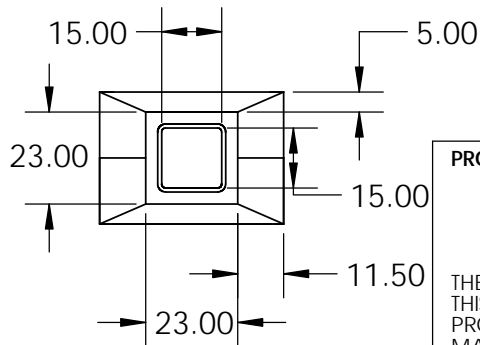

Rear View

Side View

Front View

Top View

Firebox Widths, without Firebrick

<p>PROPRIETARY AND CONFIDENTIAL</p> <p>THE INFORMATION CONTAINED IN THIS DRAWING IS THE SOLE PROPERTY OF STONE AGE MANUFACTURING, INC. ANY REPRODUCTION, IN PART OR AS A WHOLE, WITHOUT THE WRITTEN PERMISSION OF STONE AGE MANUFACTURING, INC. IS PROHIBITED.</p>	<p>UNLESS OTHERWISE SPECIFIED:</p> <p>DIMENSIONS ARE IN INCHES</p> <p>TWO PLACE DECIMAL ±</p>		 <p>11107 E 126TH ST. N. Collinsville, OK 74021 918-371-8861</p>		<p>TITLE:</p> <p>36" Patio Series</p>		
	<p>MATERIAL</p>				<p>NAME</p>	<p>DATE</p>	<p>SIZE</p> <p>A</p>
	<p>DO NOT SCALE DRAWING</p>		<p>DRAWN</p>		<p>SCALE: 1:48</p>	<p>WEIGHT:</p>	<p>SHEET 1 OF 1</p>