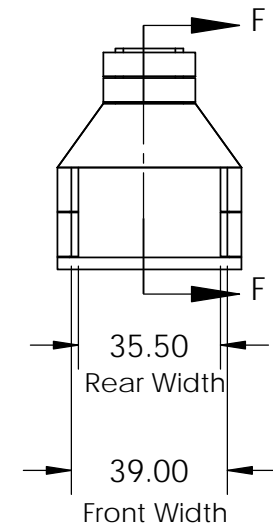

Rear View

Side View

Front View

Top View

Firebox Widths, without Firebrick

<p>PROPRIETARY AND CONFIDENTIAL</p> <p>THE INFORMATION CONTAINED IN THIS DRAWING IS THE SOLE PROPERTY OF STONE AGE MANUFACTURING, INC. ANY REPRODUCTION, IN PART OR AS A WHOLE, WITHOUT THE WRITTEN PERMISSION OF STONE AGE MANUFACTURING, INC. IS PROHIBITED.</p>	<p>UNLESS OTHERWISE SPECIFIED:</p> <p>DIMENSIONS ARE IN INCHES</p> <p>TWO PLACE DECIMAL ±</p>		 <p>11107 E 126TH ST. N. Collinsville, OK 74021 918-371-8861</p>		<p>TITLE:</p> <p>36" Patio Series</p>		
	<p>MATERIAL</p>				<p>NAME</p>	<p>DATE</p>	<p>SIZE</p> <p>A</p>
	<p>DO NOT SCALE DRAWING</p>		<p>DRAWN</p>		<p>SCALE: 1:48</p>	<p>WEIGHT:</p>	<p>SHEET 1 OF 1</p>

5

4

3

2

1