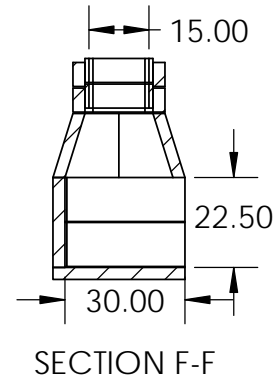

Rear View

Side View

Front View

Top View

Firebox Widths, without Firebrick

<p>PROPRIETARY AND CONFIDENTIAL</p> <p>THE INFORMATION CONTAINED IN THIS DRAWING IS THE SOLE PROPERTY OF STONE AGE MANUFACTURING, INC. ANY REPRODUCTION, IN PART OR AS A WHOLE, WITHOUT THE WRITTEN PERMISSION OF STONE AGE MANUFACTURING, INC. IS PROHIBITED.</p>	<p>UNLESS OTHERWISE SPECIFIED:</p> <p>DIMENSIONS ARE IN INCHES</p> <p>TWO PLACE DECIMAL ±</p>		 <p>11107 E 126TH ST. N. Collinsville, OK 74021 918-371-8861</p>		<p>TITLE:</p> <p>36" Patio Series</p>		
	<p>MATERIAL</p>				<p>NAME</p>	<p>DATE</p>	<p>SIZE</p> <p>A</p>
	<p>DO NOT SCALE DRAWING</p>		<p>DRAWN</p>		<p>SCALE: 1:48</p>	<p>WEIGHT:</p>	<p>SHEET 1 OF 1</p>