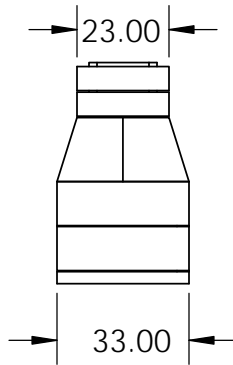

Rear View

Side View

Front View

Top View

Firebox Widths, without Firebrick

<p>PROPRIETARY AND CONFIDENTIAL</p> <p>THE INFORMATION CONTAINED IN THIS DRAWING IS THE SOLE PROPERTY OF STONE AGE MANUFACTURING, INC. ANY REPRODUCTION, IN PART OR AS A WHOLE, WITHOUT THE WRITTEN PERMISSION OF STONE AGE MANUFACTURING, INC. IS PROHIBITED.</p>	<p>UNLESS OTHERWISE SPECIFIED:</p> <p>DIMENSIONS ARE IN INCHES</p> <p>TWO PLACE DECIMAL ±</p>		 <p>11107 E 126TH ST. N. Collinsville, OK 74021 918-371-8861</p>		<p>TITLE:</p> <p>36" Patio Series</p>		
	<p>MATERIAL</p>				<p>NAME</p>	<p>DATE</p>	<p>SIZE</p> <p>A</p>
	<p>DO NOT SCALE DRAWING</p>		<p>DRAWN</p>		<p>SCALE: 1:48</p>	<p>WEIGHT:</p>	<p>SHEET 1 OF 1</p>

5

4

3

2

1