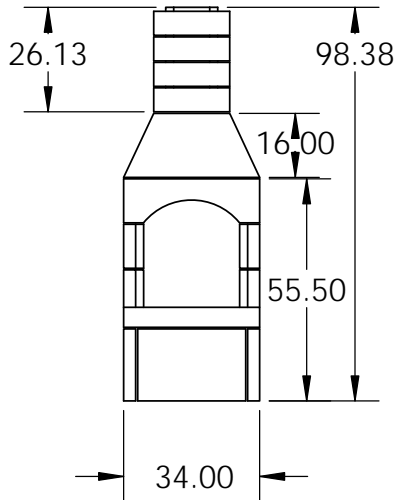

Rear View

Side View

Front View

Top View

Firebox Widths, without Firebrick

<p>PROPRIETARY AND CONFIDENTIAL</p> <p>THE INFORMATION CONTAINED IN THIS DRAWING IS THE SOLE PROPERTY OF STONE AGE MANUFACTURING, INC. ANY REPRODUCTION, IN PART OR AS A WHOLE, WITHOUT THE WRITTEN PERMISSION OF STONE AGE MANUFACTURING, INC. IS PROHIBITED.</p>	<p>UNLESS OTHERWISE SPECIFIED:</p> <p>DIMENSIONS ARE IN INCHES</p> <p>TWO PLACE DECIMAL ±</p>		 <p>11107 E 126TH ST. N. Collinsville, OK 74021 918-371-8861</p>		<p>TITLE:</p> <p>24" See-Thru Standard Fireplace</p>		
	<p>MATERIAL</p>				<p>NAME</p>	<p>DATE</p>	<p>SIZE A</p>
	<p>DO NOT SCALE DRAWING</p>		<p>DRAWN</p>		<p>SCALE: 1:48</p>	<p>WEIGHT:</p>	<p>SHEET 1 OF 1</p>