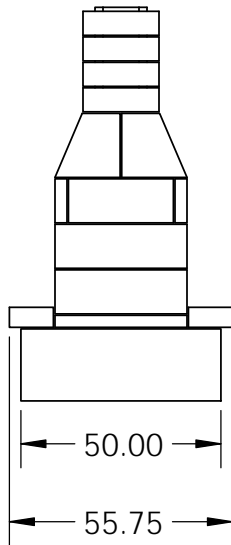

Rear View

Side View

Front View

Top View

Firebox Widths, without Firebrick

<p>PROPRIETARY AND CONFIDENTIAL</p> <p>THE INFORMATION CONTAINED IN THIS DRAWING IS THE SOLE PROPERTY OF STONE AGE MANUFACTURING, INC. ANY REPRODUCTION, IN PART OR AS A WHOLE, WITHOUT THE WRITTEN PERMISSION OF STONE AGE MANUFACTURING, INC. IS PROHIBITED.</p>	<p>UNLESS OTHERWISE SPECIFIED:</p> <p>DIMENSIONS ARE IN INCHES</p> <p>TWO PLACE DECIMAL ±</p>		 <p>11107 E 126TH ST. N. Collinsville, OK 74021 918-371-8861</p>		<p>TITLE:</p> <p>24" See-Thru Standard Fireplace</p>		
	<p>MATERIAL</p>				<p>NAME</p>	<p>DATE</p>	<p>SIZE A</p>
	<p>DO NOT SCALE DRAWING</p>		<p>DRAWN</p>		<p>SCALE: 1:48</p>	<p>WEIGHT:</p>	<p>SHEET 1 OF 1</p>