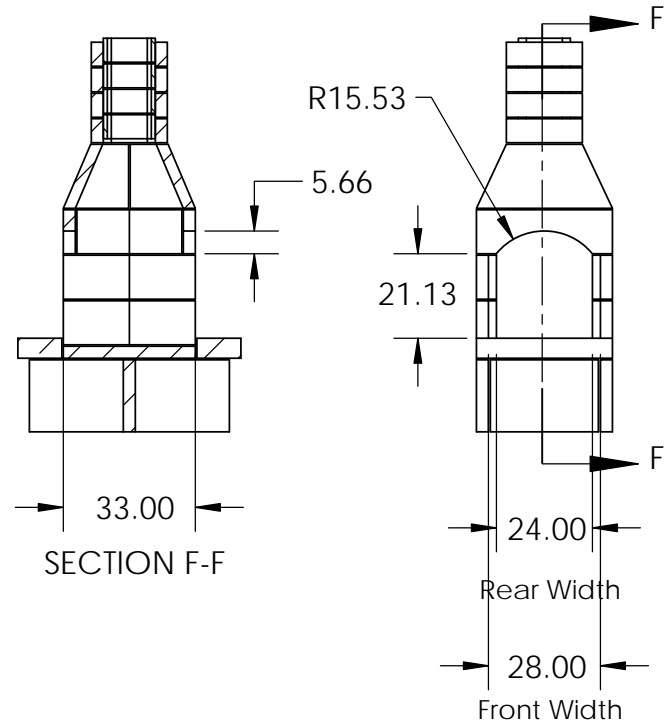

Rear View

Side View

Front View

Top View

Firebox Widths, without Firebrick

<p>PROPRIETARY AND CONFIDENTIAL</p> <p>THE INFORMATION CONTAINED IN THIS DRAWING IS THE SOLE PROPERTY OF STONE AGE MANUFACTURING, INC. ANY REPRODUCTION, IN PART OR AS A WHOLE, WITHOUT THE WRITTEN PERMISSION OF STONE AGE MANUFACTURING, INC. IS PROHIBITED.</p>	<p>UNLESS OTHERWISE SPECIFIED:</p> <p>DIMENSIONS ARE IN INCHES</p> <p>TWO PLACE DECIMAL ±</p>		 <p>11107 E 126TH ST. N. Collinsville, OK 74021 918-371-8861</p>		<p>TITLE:</p> <p>24" See-Thru Standard Fireplace</p>		
	<p>MATERIAL</p>				<p>NAME</p>	<p>DATE</p>	<p>SIZE A</p>
	<p>DO NOT SCALE DRAWING</p>		<p>DRAWN</p>		<p>SCALE: 1:48</p>	<p>WEIGHT:</p>	<p>SHEET 1 OF 1</p>