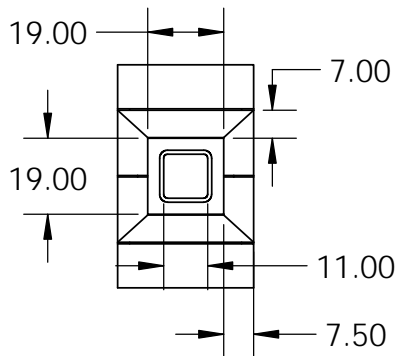

Rear View

Side View

Front View

Top View

Firebox Widths, without Firebrick

<p>PROPRIETARY AND CONFIDENTIAL</p> <p>THE INFORMATION CONTAINED IN THIS DRAWING IS THE SOLE PROPERTY OF STONE AGE MANUFACTURING, INC. ANY REPRODUCTION, IN PART OR AS A WHOLE, WITHOUT THE WRITTEN PERMISSION OF STONE AGE MANUFACTURING, INC. IS PROHIBITED.</p>	<p>UNLESS OTHERWISE SPECIFIED:</p> <p>DIMENSIONS ARE IN INCHES</p> <p>TWO PLACE DECIMAL ±</p>		 <p>11107 E 126TH ST. N. Collinsville, OK 74021 918-371-8861</p>		<p>TITLE:</p> <p>24" See-Thru Standard Fireplace</p>		
	<p>MATERIAL</p>				<p>NAME</p>	<p>DATE</p>	<p>SIZE A</p>
	<p>DO NOT SCALE DRAWING</p>		<p>DRAWN</p>		<p>SCALE: 1:48</p>	<p>WEIGHT:</p>	<p>SHEET 1 OF 1</p>