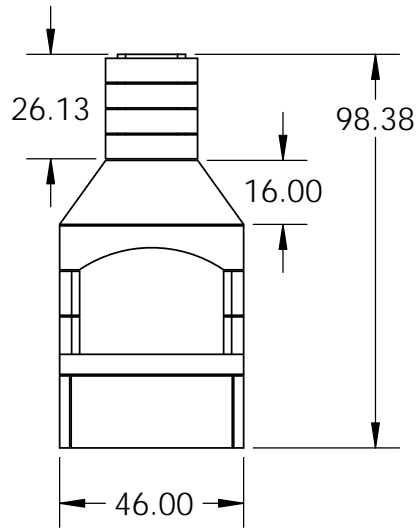

Rear View

Side View

Front View

Top View

Firebox Widths, without Firebrick

<p>PROPRIETARY AND CONFIDENTIAL</p> <p>THE INFORMATION CONTAINED IN THIS DRAWING IS THE SOLE PROPERTY OF STONE AGE MANUFACTURING, INC. ANY REPRODUCTION, IN PART OR AS A WHOLE, WITHOUT THE WRITTEN PERMISSION OF STONE AGE MANUFACTURING, INC. IS PROHIBITED.</p>	<p>UNLESS OTHERWISE SPECIFIED:</p> <p>DIMENSIONS ARE IN INCHES</p> <p>TWO PLACE DECIMAL ±</p>		 <p>11107 E 126TH ST. N. Collinsville, OK 74021 918-371-8861</p>		<p>TITLE:</p> <p>36" See-Thru Standard Fireplace</p>		
	<p>MATERIAL</p>				<p>NAME</p>	<p>DATE</p>	<p>SIZE</p> <p>A</p>
	<p>DO NOT SCALE DRAWING</p>		<p>DRAWN</p>		<p>SCALE: 1:48</p>	<p>WEIGHT:</p>	<p>SHEET 1 OF 1</p>