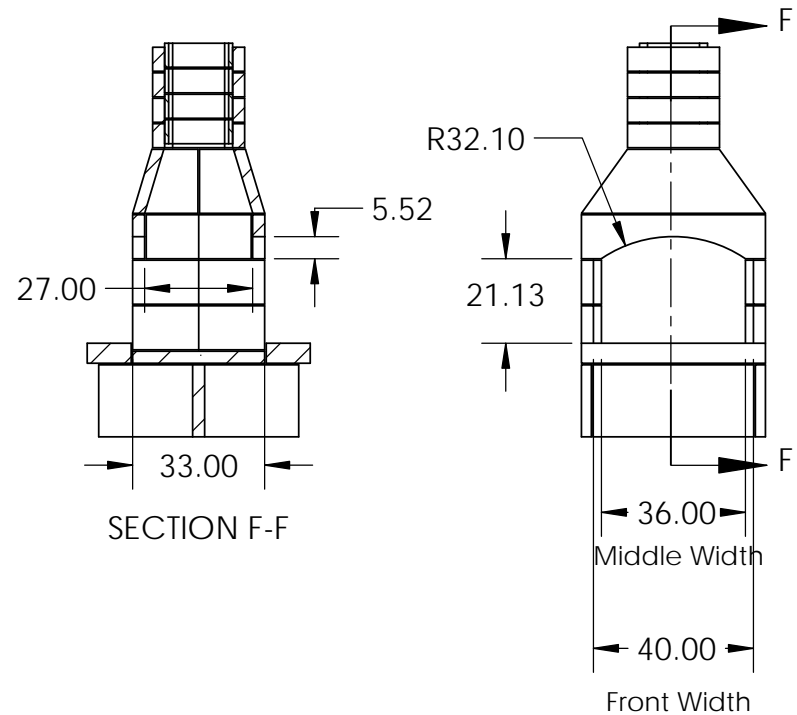

Rear View

Side View

Front View

Top View

Firebox Widths, without Firebrick

<p>PROPRIETARY AND CONFIDENTIAL</p> <p>THE INFORMATION CONTAINED IN THIS DRAWING IS THE SOLE PROPERTY OF STONE AGE MANUFACTURING, INC. ANY REPRODUCTION, IN PART OR AS A WHOLE, WITHOUT THE WRITTEN PERMISSION OF STONE AGE MANUFACTURING, INC. IS PROHIBITED.</p>	<p>UNLESS OTHERWISE SPECIFIED:</p> <p>DIMENSIONS ARE IN INCHES</p> <p>TWO PLACE DECIMAL ±</p>		 <p>11107 E 126TH ST. N. Collinsville, OK 74021 918-371-8861</p>		<p>TITLE:</p> <p>36" See-Thru Standard Fireplace</p>		
	<p>MATERIAL</p>				<p>NAME</p>	<p>DATE</p>	<p>SIZE</p> <p>A</p>
	<p>DO NOT SCALE DRAWING</p>		<p>DRAWN</p>		<p>SCALE: 1:48</p>	<p>WEIGHT:</p>	<p>SHEET 1 OF 1</p>