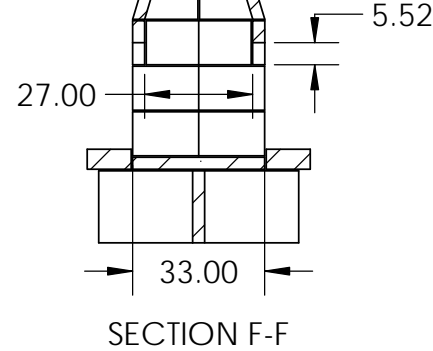

Rear View

Side View

Front View

Top View

Firebox Widths, without Firebrick

<p>PROPRIETARY AND CONFIDENTIAL</p> <p>THE INFORMATION CONTAINED IN THIS DRAWING IS THE SOLE PROPERTY OF STONE AGE MANUFACTURING, INC. ANY REPRODUCTION, IN PART OR AS A WHOLE, WITHOUT THE WRITTEN PERMISSION OF STONE AGE MANUFACTURING, INC. IS PROHIBITED.</p>	<p>UNLESS OTHERWISE SPECIFIED:</p> <p>DIMENSIONS ARE IN INCHES</p> <p>TWO PLACE DECIMAL ±</p>		 <p>11107 E 126TH ST. N. Collinsville, OK 74021 918-371-8861</p>		<p>TITLE:</p> <p>36" See-Thru Standard Fireplace</p>		
	<p>MATERIAL</p>				<p>NAME</p>	<p>DATE</p>	<p>SIZE</p> <p>A</p>
	<p>DO NOT SCALE DRAWING</p>		<p>DRAWN</p>		<p>SCALE: 1:48</p>	<p>WEIGHT:</p>	<p>SHEET 1 OF 1</p>