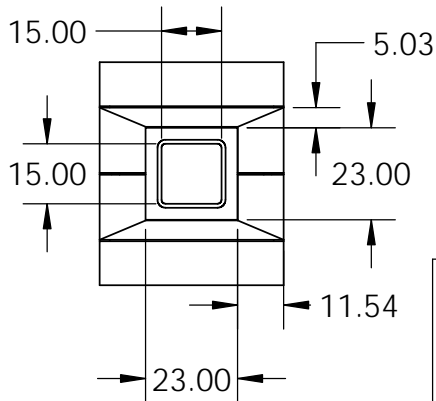

Rear View

Side View

Front View

Top View

Firebox Widths, without Firebrick

<p>PROPRIETARY AND CONFIDENTIAL</p> <p>THE INFORMATION CONTAINED IN THIS DRAWING IS THE SOLE PROPERTY OF STONE AGE MANUFACTURING, INC. ANY REPRODUCTION, IN PART OR AS A WHOLE, WITHOUT THE WRITTEN PERMISSION OF STONE AGE MANUFACTURING, INC. IS PROHIBITED.</p>	<p>UNLESS OTHERWISE SPECIFIED:</p> <p>DIMENSIONS ARE IN INCHES</p> <p>TWO PLACE DECIMAL ±</p>		 <p>11107 E 126TH ST. N. Collinsville, OK 74021 918-371-8861</p>		<p>TITLE:</p> <p>36" See-Thru Standard Fireplace</p>		
	<p>MATERIAL</p>				<p>NAME</p>	<p>DATE</p>	<p>SIZE</p> <p>A</p>
	<p>DO NOT SCALE DRAWING</p>		<p>DRAWN</p>		<p>SCALE: 1:48</p>	<p>WEIGHT:</p>	<p>SHEET 1 OF 1</p>