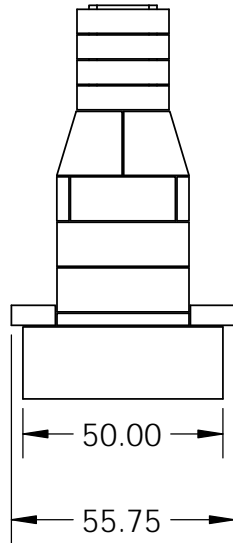

Rear View

Side View

Front View

Top View

Firebox Widths, without Firebrick

<p>PROPRIETARY AND CONFIDENTIAL</p> <p>THE INFORMATION CONTAINED IN THIS DRAWING IS THE SOLE PROPERTY OF STONE AGE MANUFACTURING, INC. ANY REPRODUCTION, IN PART OR AS A WHOLE, WITHOUT THE WRITTEN PERMISSION OF STONE AGE MANUFACTURING, INC. IS PROHIBITED.</p>	<p>UNLESS OTHERWISE SPECIFIED:</p> <p>DIMENSIONS ARE IN INCHES</p> <p>TWO PLACE DECIMAL ±</p>		 <p>11107 E 126TH ST. N. Collinsville, OK 74021 918-371-8861</p>		<p>TITLE:</p> <p>36" See-Thru Standard Fireplace</p>		
	<p>MATERIAL</p>				<p>NAME</p>	<p>DATE</p>	<p>SIZE</p> <p>A</p>
	<p>DO NOT SCALE DRAWING</p>		<p>DRAWN</p>		<p>SCALE: 1:48</p>	<p>WEIGHT:</p>	<p>SHEET 1 OF 1</p>