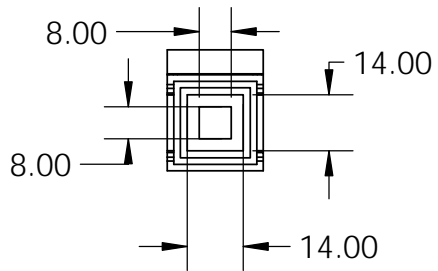

Rear View

Side View

Front View

Firebox Widths, without Firebrick

Top View

<p>PROPRIETARY AND CONFIDENTIAL</p> <p>THE INFORMATION CONTAINED IN THIS DRAWING IS THE SOLE PROPERTY OF STONE AGE MANUFACTURING, INC. ANY REPRODUCTION, IN PART OR AS A WHOLE, WITHOUT THE WRITTEN PERMISSION OF STONE AGE MANUFACTURING, INC. IS PROHIBITED.</p>	<p>UNLESS OTHERWISE SPECIFIED:</p> <p>DIMENSIONS ARE IN INCHES</p> <p>TWO PLACE DECIMAL ±</p>		 <p>11107 E 126TH ST. N. Collinsville, OK 74021 918-371-8861</p>		<p>TITLE: Veranda™ Fireplace</p>		
	<p>MATERIAL</p>				<p>NAME</p>	<p>DATE</p>	<p>SIZE A</p>
	<p>DO NOT SCALE DRAWING</p>		<p>DRAWN</p>		<p>SCALE: 1:48</p>	<p>WEIGHT:</p>	<p>SHEET 1 OF 1</p>