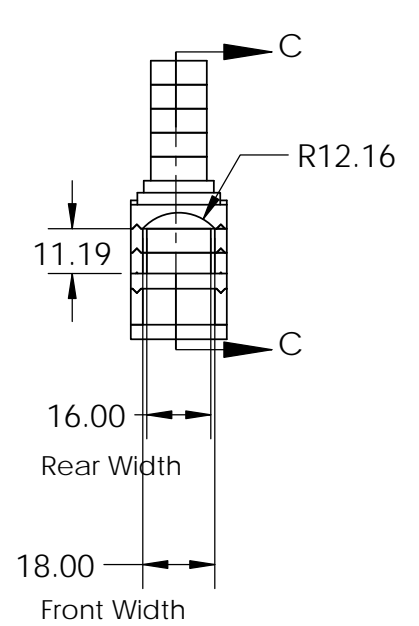

Rear View

Side View

Front View

Firebox Widths, without Firebrick

Top View

<p>PROPRIETARY AND CONFIDENTIAL</p> <p>THE INFORMATION CONTAINED IN THIS DRAWING IS THE SOLE PROPERTY OF STONE AGE MANUFACTURING, INC. ANY REPRODUCTION, IN PART OR AS A WHOLE, WITHOUT THE WRITTEN PERMISSION OF STONE AGE MANUFACTURING, INC. IS PROHIBITED.</p>	<p>UNLESS OTHERWISE SPECIFIED:</p> <p>DIMENSIONS ARE IN INCHES</p> <p>TWO PLACE DECIMAL ±</p>		 <p>11107 E 126TH ST. N. Collinsville, OK 74021 918-371-8861</p>		<p>TITLE: Veranda™ Fireplace</p>		
	<p>MATERIAL</p>				<p>NAME</p>	<p>DATE</p>	<p>SIZE A</p>
	<p>DO NOT SCALE DRAWING</p>		<p>DRAWN</p>		<p>SCALE: 1:48</p>	<p>WEIGHT:</p>	<p>SHEET 1 OF 1</p>