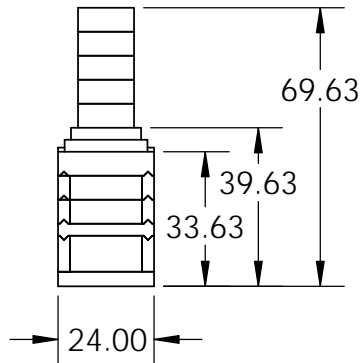

Rear View

Side View

Front View

Firebox Widths, without Firebrick

Top View

<p>PROPRIETARY AND CONFIDENTIAL</p> <p>THE INFORMATION CONTAINED IN THIS DRAWING IS THE SOLE PROPERTY OF STONE AGE MANUFACTURING, INC. ANY REPRODUCTION, IN PART OR AS A WHOLE, WITHOUT THE WRITTEN PERMISSION OF STONE AGE MANUFACTURING, INC. IS PROHIBITED.</p>	<p>UNLESS OTHERWISE SPECIFIED:</p> <p>DIMENSIONS ARE IN INCHES</p> <p>TWO PLACE DECIMAL ±</p>		 <p>11107 E 126TH ST. N. Collinsville, OK 74021 918-371-8861</p>		<p>TITLE: Veranda™ Fireplace</p>		
	<p>MATERIAL</p>				<p>NAME</p>	<p>DATE</p>	<p>SIZE A</p>
	<p>DO NOT SCALE DRAWING</p>		<p>DRAWN</p>		<p>SCALE: 1:48</p>	<p>WEIGHT:</p>	<p>SHEET 1 OF 1</p>