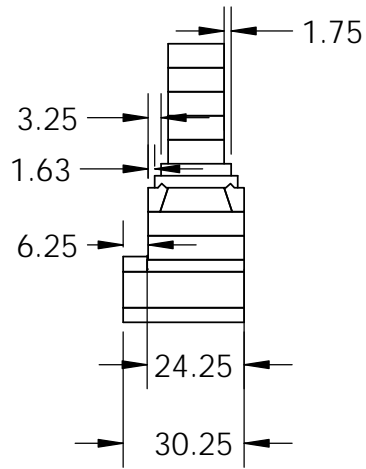

Rear View

Side View

Front View

Firebox Widths, without Firebrick

Top View

<p>PROPRIETARY AND CONFIDENTIAL</p> <p>THE INFORMATION CONTAINED IN THIS DRAWING IS THE SOLE PROPERTY OF STONE AGE MANUFACTURING, INC. ANY REPRODUCTION, IN PART OR AS A WHOLE, WITHOUT THE WRITTEN PERMISSION OF STONE AGE MANUFACTURING, INC. IS PROHIBITED.</p>	<p>UNLESS OTHERWISE SPECIFIED:</p> <p>DIMENSIONS ARE IN INCHES</p> <p>TWO PLACE DECIMAL ±</p>		 <p>11107 E 126TH ST. N. Collinsville, OK 74021 918-371-8861</p>		<p>TITLE: Veranda™ Fireplace</p>		
	<p>MATERIAL</p>				<p>NAME</p>	<p>DATE</p>	<p>SIZE A</p>
	<p>DO NOT SCALE DRAWING</p>		<p>DRAWN</p>		<p>SCALE: 1:48</p>	<p>WEIGHT:</p>	<p>SHEET 1 OF 1</p>