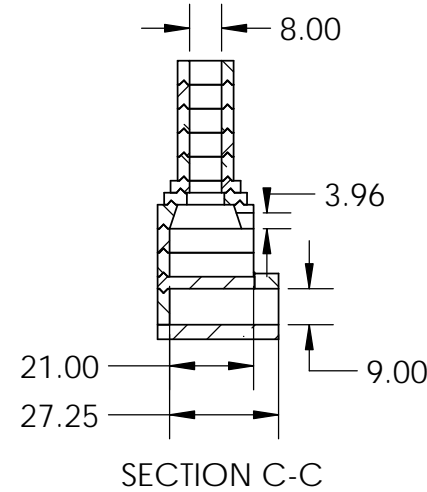

Rear View

Side View

Front View

Firebox Widths, without Firebrick

Top View

<p>PROPRIETARY AND CONFIDENTIAL</p> <p>THE INFORMATION CONTAINED IN THIS DRAWING IS THE SOLE PROPERTY OF STONE AGE MANUFACTURING, INC. ANY REPRODUCTION, IN PART OR AS A WHOLE, WITHOUT THE WRITTEN PERMISSION OF STONE AGE MANUFACTURING, INC. IS PROHIBITED.</p>	<p>UNLESS OTHERWISE SPECIFIED:</p> <p>DIMENSIONS ARE IN INCHES</p> <p>TWO PLACE DECIMAL ±</p>		 <p>11107 E 126TH ST. N. Collinsville, OK 74021 918-371-8861</p>		<p>TITLE: Veranda™ Fireplace</p>		
	<p>MATERIAL</p>				<p>NAME</p>	<p>DATE</p>	<p>SIZE A</p>
	<p>DO NOT SCALE DRAWING</p>		<p>DRAWN</p>		<p>SCALE: 1:48</p>	<p>WEIGHT:</p>	<p>SHEET 1 OF 1</p>