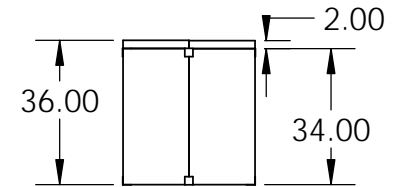

Isometric View

Top View

Side View

End View

<p><b>PROPRIETARY AND CONFIDENTIAL</b></p> <p>THE INFORMATION CONTAINED IN THIS DRAWING IS THE SOLE PROPERTY OF STONE AGE MANUFACTURING, INC. ANY REPRODUCTION, IN PART OR AS A WHOLE, WITHOUT THE WRITTEN PERMISSION OF STONE AGE MANUFACTURING, INC. IS PROHIBITED.</p>	UNLESS OTHERWISE SPECIFIED:		 <p><b>Stone Age</b> Manufacturing® Modular Masonry Technology at its Finest</p> <p>11107 E 126TH ST. N. Collinsville, OK 74021 918-371-8861</p>			<p>TITLE:</p> <p><b>Radiused End Table With Top</b></p>		
	DIMENSIONS ARE IN INCHES							
	TWO PLACE DECIMAL ±		MATERIAL	NAME	DATE	SIZE	DWG. NO.	REV
	DO NOT SCALE DRAWING		DRAWN		SCALE: 1:48		WEIGHT:	SHEET 1 OF 1