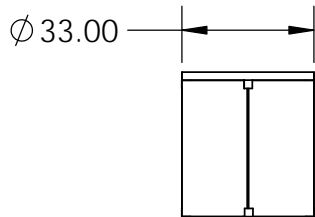

Isometric View

Top View

Side View

End View

<p><b>PROPRIETARY AND CONFIDENTIAL</b></p> <p>THE INFORMATION CONTAINED IN THIS DRAWING IS THE SOLE PROPERTY OF STONE AGE MANUFACTURING, INC. ANY REPRODUCTION, IN PART OR AS A WHOLE, WITHOUT THE WRITTEN PERMISSION OF STONE AGE MANUFACTURING, INC. IS PROHIBITED.</p>	UNLESS OTHERWISE SPECIFIED:		 <p><b>Stone Age</b> Manufacturing® Modular Masonry Technology at its Finest</p> <p>11107 E 126TH ST. N. Collinsville, OK 74021 918-371-8861</p>			<p>TITLE:</p> <p><b>Radiused End Table With Top</b></p>		
	DIMENSIONS ARE IN INCHES							
	TWO PLACE DECIMAL ±		MATERIAL	NAME	DATE	SIZE	DWG. NO.	REV
	DO NOT SCALE DRAWING		DRAWN		SCALE: 1:48		WEIGHT:	SHEET 1 OF 1