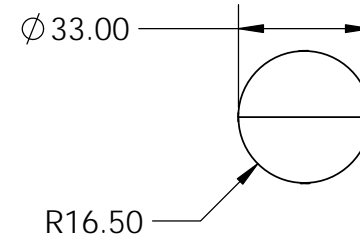

Isometric View

Top View

Side View

End View

<p><b>PROPRIETARY AND CONFIDENTIAL</b></p> <p>THE INFORMATION CONTAINED IN THIS DRAWING IS THE SOLE PROPERTY OF STONE AGE MANUFACTURING, INC. ANY REPRODUCTION, IN PART OR AS A WHOLE, WITHOUT THE WRITTEN PERMISSION OF STONE AGE MANUFACTURING, INC. IS PROHIBITED.</p>	UNLESS OTHERWISE SPECIFIED:		 <p><b>Stone Age</b> Manufacturing® Modular Masonry Technology at its Finest</p> <p>11107 E 126TH ST. N. Collinsville, OK 74021 918-371-8861</p>			<p>TITLE:</p> <p><b>Radiused End Table With Top</b></p>		
	DIMENSIONS ARE IN INCHES							
	TWO PLACE DECIMAL ±		MATERIAL	NAME	DATE	SIZE	DWG. NO.	REV
	DO NOT SCALE DRAWING		DRAWN		SCALE: 1:48		WEIGHT:	SHEET 1 OF 1