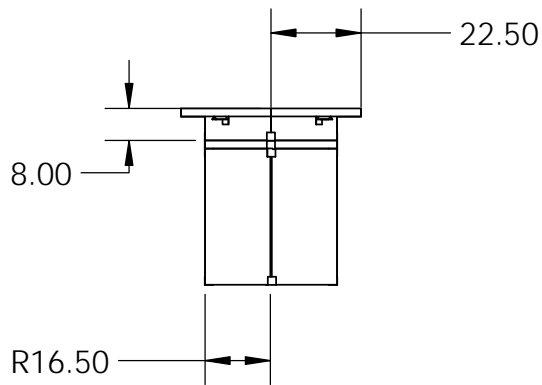

Isometric View

Top View

Side View

End View

<p>PROPRIETARY AND CONFIDENTIAL</p> <p>THE INFORMATION CONTAINED IN THIS DRAWING IS THE SOLE PROPERTY OF STONE AGE MANUFACTURING, INC. ANY REPRODUCTION, IN PART OR AS A WHOLE, WITHOUT THE WRITTEN PERMISSION OF STONE AGE MANUFACTURING, INC. IS PROHIBITED.</p>	UNLESS OTHERWISE SPECIFIED:		 <p>Stone Age Manufacturing®</p> <p>Modular Masonry Technology at its Finest</p> <p>11107 E 126TH ST. N. Collinsville, OK 74021 918-371-8861</p>			TITLE:		
	DIMENSIONS ARE IN INCHES					<p>Radiused End Table With Bar Top</p>		
	TWO PLACE DECIMAL ±		MATERIAL	NAME	DATE			
	DO NOT SCALE DRAWING		DRAWN		SCALE: 1:48		WEIGHT:	SHEET 1 OF 1