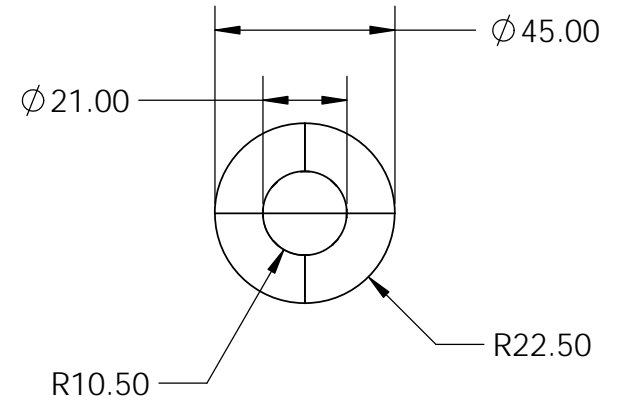

Isometric View

Top View

Side View

End View

<p>PROPRIETARY AND CONFIDENTIAL</p> <p>THE INFORMATION CONTAINED IN THIS DRAWING IS THE SOLE PROPERTY OF STONE AGE MANUFACTURING, INC. ANY REPRODUCTION, IN PART OR AS A WHOLE, WITHOUT THE WRITTEN PERMISSION OF STONE AGE MANUFACTURING, INC. IS PROHIBITED.</p>	UNLESS OTHERWISE SPECIFIED:		 <p>Stone Age Manufacturing®</p> <p>Modular Masonry Technology at its Finest</p> <p>11107 E 126TH ST. N. Collinsville, OK 74021 918-371-8861</p>			TITLE:		
	DIMENSIONS ARE IN INCHES					<p>Radiused End Table With Bar Top</p>		
	TWO PLACE DECIMAL ±		MATERIAL	NAME	DATE			
	DO NOT SCALE DRAWING		DRAWN		SCALE: 1:48		WEIGHT:	SHEET 1 OF 1