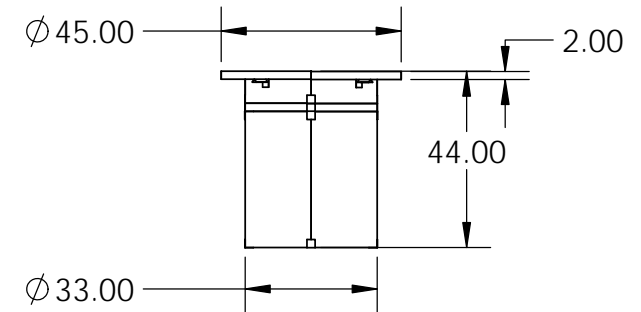

Isometric View

Top View

Side View

End View

<p>PROPRIETARY AND CONFIDENTIAL</p> <p>THE INFORMATION CONTAINED IN THIS DRAWING IS THE SOLE PROPERTY OF STONE AGE MANUFACTURING, INC. ANY REPRODUCTION, IN PART OR AS A WHOLE, WITHOUT THE WRITTEN PERMISSION OF STONE AGE MANUFACTURING, INC. IS PROHIBITED.</p>	UNLESS OTHERWISE SPECIFIED:		 <p>Stone Age Manufacturing®</p> <p>Modular Masonry Technology at its Finest</p> <p>11107 E 126TH ST. N. Collinsville, OK 74021 918-371-8861</p>			TITLE:		
	DIMENSIONS ARE IN INCHES					<p>Radiused End Table With Bar Top</p>		
	TWO PLACE DECIMAL ±		MATERIAL	NAME	DATE			
	DO NOT SCALE DRAWING		DRAWN		SCALE: 1:48		WEIGHT:	SHEET 1 OF 1