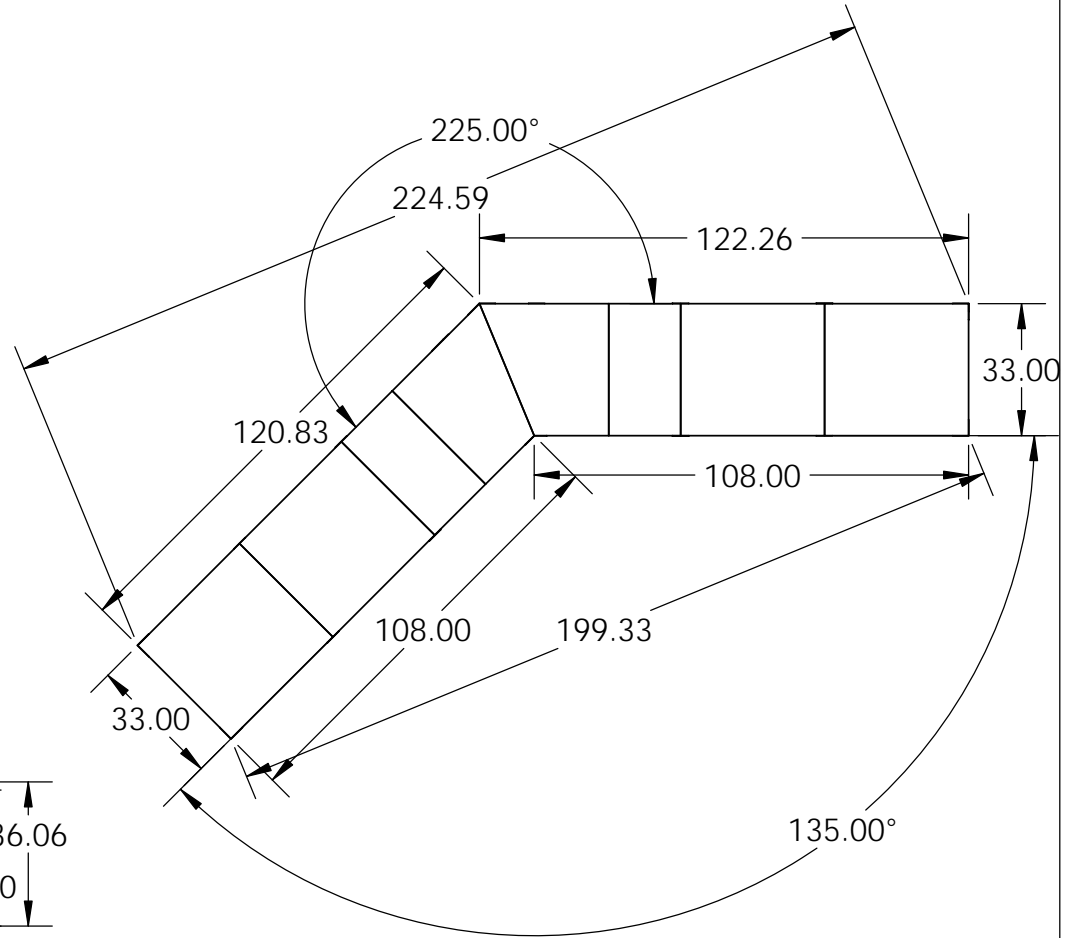

Isometric View

Top View

Side View

End View

|   |   |       |   |                  |                                 |              |
|---|---|-------|---|------------------|---------------------------------|--------------|
| <p><b>PROPRIETARY AND CONFIDENTIAL</b></p> <p>UNLESS OTHERWISE SPECIFIED:<br/>DIMENSIONS ARE IN INCHES<br/>TWO PLACE DECIMAL ±</p> <p>THE INFORMATION CONTAINED IN THIS DRAWING IS THE SOLE PROPERTY OF STONE AGE MANUFACTURING, INC. ANY REPRODUCTION, IN PART OR AS A WHOLE, WITHOUT THE WRITTEN PERMISSION OF STONE AGE MANUFACTURING, INC. IS PROHIBITED.</p> |  <p>11107 E 126TH ST. N.<br/>Collinsville, OK 74021<br/>918-371-8861</p> |       | <p>TITLE:<br/><b>18' FF Island Kit With Top</b></p> |                  |                                 |              |
|   | MATERIAL  | NAME  | DATE  | SIZE<br><b>A</b> | DWG. NO.<br><b>SA-18F-WT-3V</b> | REV          |
|   | DO NOT SCALE DRAWING  | DRAWN |   | SCALE: 1:48      | WEIGHT:                         | SHEET 1 OF 1 |

5

4

3

2

1