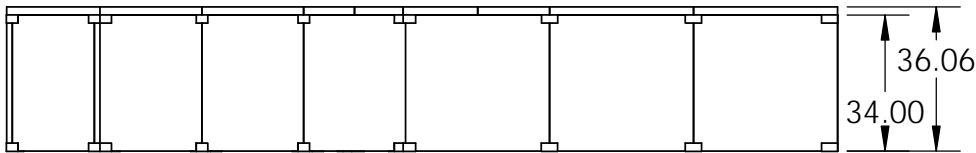

Isometric View

Top View

Side View

End View

|   |   |       |   |                  |                                 |              |
|---|---|-------|---|------------------|---------------------------------|--------------|
| <p><b>PROPRIETARY AND CONFIDENTIAL</b></p> <p>UNLESS OTHERWISE SPECIFIED:<br/>DIMENSIONS ARE IN INCHES<br/>TWO PLACE DECIMAL ±</p> <p>THE INFORMATION CONTAINED IN THIS DRAWING IS THE SOLE PROPERTY OF STONE AGE MANUFACTURING, INC. ANY REPRODUCTION, IN PART OR AS A WHOLE, WITHOUT THE WRITTEN PERMISSION OF STONE AGE MANUFACTURING, INC. IS PROHIBITED.</p> |  <p>11107 E 126TH ST. N.<br/>Collinsville, OK 74021<br/>918-371-8861</p> |       | <p>TITLE:<br/><b>18' FF Island Kit With Top</b></p> |                  |                                 |              |
|   | MATERIAL  | NAME  | DATE  | SIZE<br><b>A</b> | DWG. NO.<br><b>SA-18F-WT-3V</b> | REV          |
|   | DO NOT SCALE DRAWING  | DRAWN |   | SCALE: 1:48      | WEIGHT:                         | SHEET 1 OF 1 |