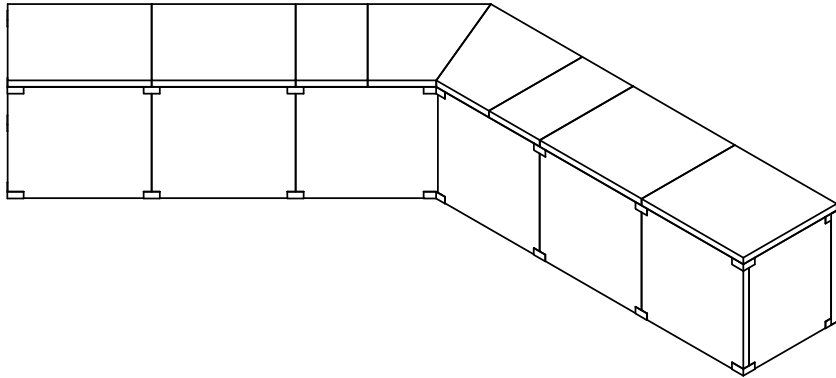

Isometric View

Top View

Side View

End View

|   |   |       |   |                  |                                 |              |
|---|---|-------|---|------------------|---------------------------------|--------------|
| <p><b>PROPRIETARY AND CONFIDENTIAL</b></p> <p>UNLESS OTHERWISE SPECIFIED:<br/>DIMENSIONS ARE IN INCHES<br/>TWO PLACE DECIMAL ±</p> <p>THE INFORMATION CONTAINED IN THIS DRAWING IS THE SOLE PROPERTY OF STONE AGE MANUFACTURING, INC. ANY REPRODUCTION, IN PART OR AS A WHOLE, WITHOUT THE WRITTEN PERMISSION OF STONE AGE MANUFACTURING, INC. IS PROHIBITED.</p> |  <p>11107 E 126TH ST. N.<br/>Collinsville, OK 74021<br/>918-371-8861</p> |       | <p>TITLE:<br/><b>18' FF Island Kit With Top</b></p> |                  |                                 |              |
|   | MATERIAL  | NAME  | DATE  | SIZE<br><b>A</b> | DWG. NO.<br><b>SA-18F-WT-3V</b> | REV          |
|   | DO NOT SCALE DRAWING  | DRAWN |   | SCALE: 1:48      | WEIGHT:                         | SHEET 1 OF 1 |