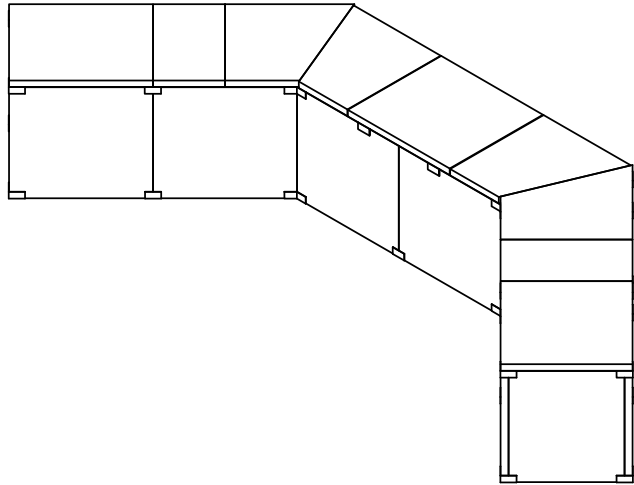

Isometric View

Top View

Side View

End View

PROPRIETARY AND CONFIDENTIAL

THE INFORMATION CONTAINED IN THIS DRAWING IS THE SOLE PROPERTY OF STONE AGE MANUFACTURING, INC. ANY REPRODUCTION, IN PART OR AS A WHOLE, WITHOUT THE WRITTEN PERMISSION OF STONE AGE MANUFACTURING, INC. IS PROHIBITED.

UNLESS OTHERWISE SPECIFIED:

DIMENSIONS ARE IN INCHES

TWO PLACE DECIMAL ±

MATERIAL

DO NOT SCALE DRAWING

11107 E 126TH ST. N.
Collinsville, OK 74021
918-371-8861

NAME	DATE

DRAWN

TITLE:

18' FF Island Kit
With Top

SIZE	DWG. NO.	REV
A	SA-18FF-WT-3V	

SCALE: 1:48 | WEIGHT: | SHEET 1 OF 1