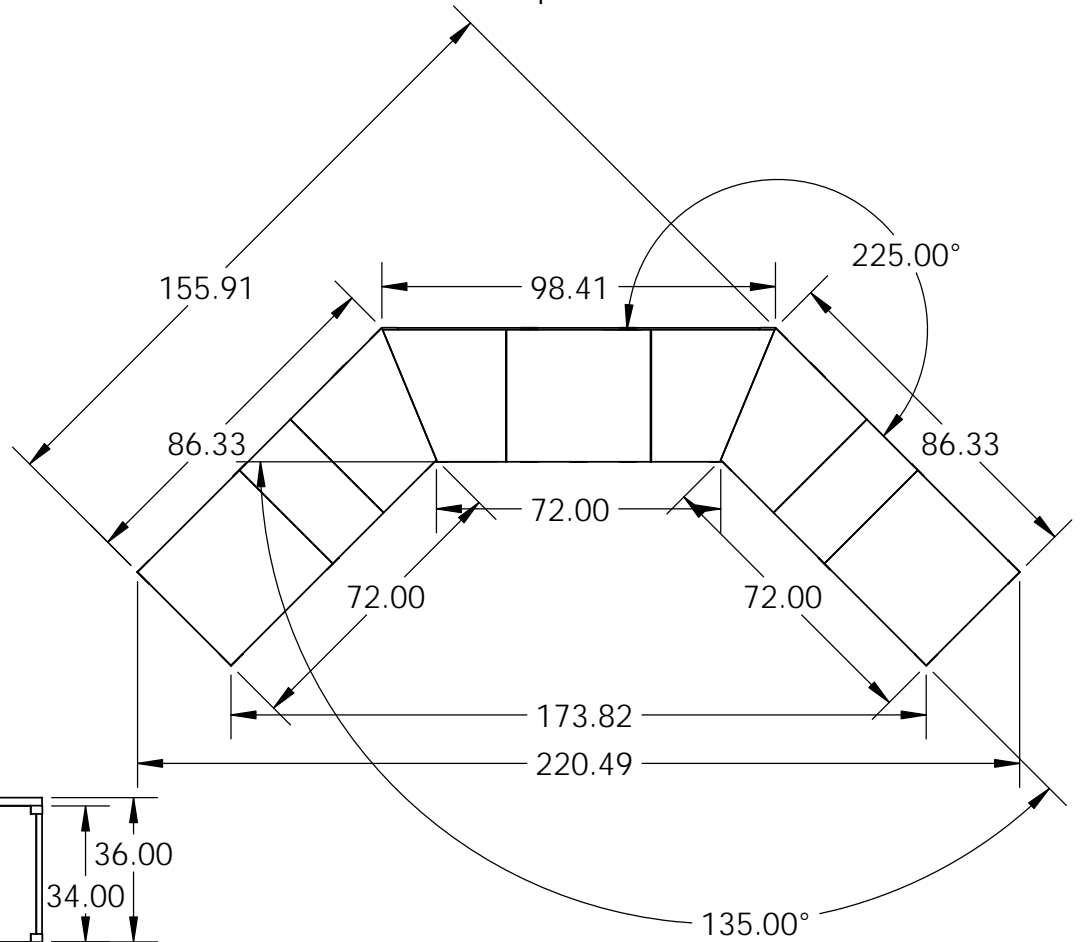

Isometric View

Top View

Side View

End View

PROPRIETARY AND CONFIDENTIAL

THE INFORMATION CONTAINED IN THIS DRAWING IS THE SOLE PROPERTY OF STONE AGE MANUFACTURING, INC. ANY REPRODUCTION, IN PART OR AS A WHOLE, WITHOUT THE WRITTEN PERMISSION OF STONE AGE MANUFACTURING, INC. IS PROHIBITED.

UNLESS OTHERWISE SPECIFIED:

DIMENSIONS ARE IN INCHES

TWO PLACE DECIMAL ±

MATERIAL

DO NOT SCALE DRAWING

11107 E 126TH ST. N.
Collinsville, OK 74021
918-371-8861

NAME	DATE

DRAWN

TITLE:

18' FF Island Kit
With Top

SIZE	DWG. NO.	REV
A	SA-18FF-WT-3V	

SCALE: 1:48 | WEIGHT: | SHEET 1 OF 1