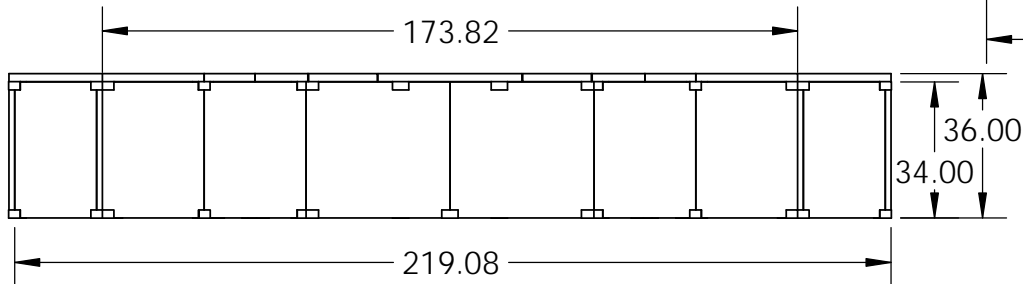

Isometric View

End View

PROPRIETARY AND CONFIDENTIAL

THE INFORMATION CONTAINED IN THIS DRAWING IS THE SOLE PROPERTY OF STONE AGE MANUFACTURING, INC. ANY REPRODUCTION, IN PART OR AS A WHOLE, WITHOUT THE WRITTEN PERMISSION OF STONE AGE MANUFACTURING, INC. IS PROHIBITED.

UNLESS OTHERWISE SPECIFIED:

DIMENSIONS ARE IN INCHES

TWO PLACE DECIMAL ±

MATERIAL

DO NOT SCALE DRAWING

11107 E 126TH ST. N.
Collinsville, OK 74021
918-371-8861

NAME	DATE

DRAWN

TITLE:

18' FF Island Kit
With Top

SIZE	DWG. NO.	REV
A	SA-18FF-WT-3V	

SCALE: 1:48 | WEIGHT: | SHEET 1 OF 1