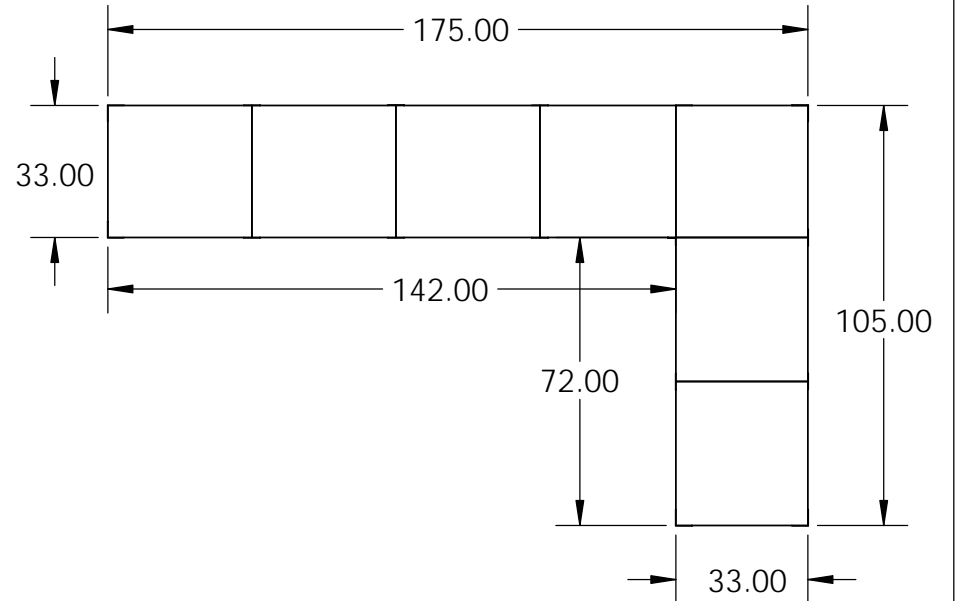

Isometric View

Top View

Side View

End View

<p>PROPRIETARY AND CONFIDENTIAL</p> <p>THE INFORMATION CONTAINED IN THIS DRAWING IS THE SOLE PROPERTY OF STONE AGE MANUFACTURING, INC. ANY REPRODUCTION, IN PART OR AS A WHOLE, WITHOUT THE WRITTEN PERMISSION OF STONE AGE MANUFACTURING, INC. IS PROHIBITED.</p>	UNLESS OTHERWISE SPECIFIED:		 <p>11107 E 126TH ST. N. Collinsville, OK 74021 918-371-8861</p>			<p>TITLE:</p> <p>18' L Island Kit With Top</p>		
	DIMENSIONS ARE IN INCHES							
	TWO PLACE DECIMAL ±		MATERIAL	NAME	DATE	SIZE	DWG. NO.	REV
	DO NOT SCALE DRAWING		DRAWN	SCALE: 1:48		WEIGHT:	SHEET 1 OF 1	