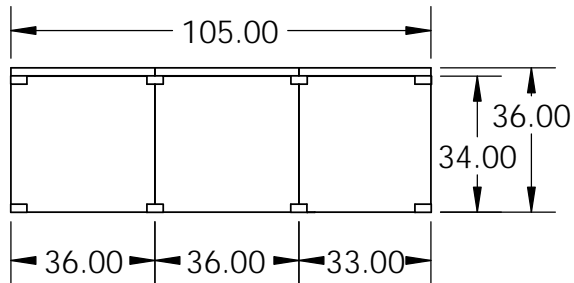

Isometric View

Top View

Side View

End View

<p>PROPRIETARY AND CONFIDENTIAL</p> <p>THE INFORMATION CONTAINED IN THIS DRAWING IS THE SOLE PROPERTY OF STONE AGE MANUFACTURING, INC. ANY REPRODUCTION, IN PART OR AS A WHOLE, WITHOUT THE WRITTEN PERMISSION OF STONE AGE MANUFACTURING, INC. IS PROHIBITED.</p>	UNLESS OTHERWISE SPECIFIED:		 <p>11107 E 126TH ST. N. Collinsville, OK 74021 918-371-8861</p>			<p>TITLE:</p> <p>18' L Island Kit With Top</p>		
	DIMENSIONS ARE IN INCHES							
	TWO PLACE DECIMAL ±		MATERIAL	NAME	DATE	SIZE	DWG. NO.	REV
	DO NOT SCALE DRAWING		DRAWN	SCALE: 1:48		WEIGHT:	SHEET 1 OF 1	