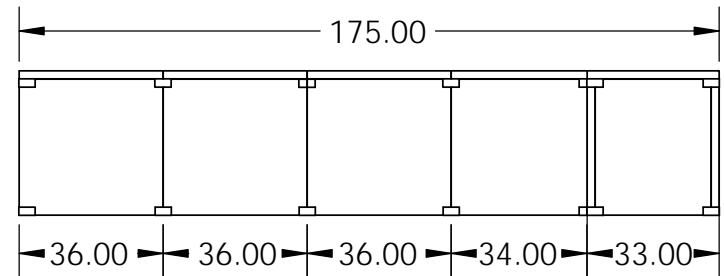

Isometric View

Top View

Side View

End View

<p>PROPRIETARY AND CONFIDENTIAL</p> <p>THE INFORMATION CONTAINED IN THIS DRAWING IS THE SOLE PROPERTY OF STONE AGE MANUFACTURING, INC. ANY REPRODUCTION, IN PART OR AS A WHOLE, WITHOUT THE WRITTEN PERMISSION OF STONE AGE MANUFACTURING, INC. IS PROHIBITED.</p>	UNLESS OTHERWISE SPECIFIED:		 <p>11107 E 126TH ST. N. Collinsville, OK 74021 918-371-8861</p>			<p>TITLE:</p> <p>18' L Island Kit With Top</p>		
	DIMENSIONS ARE IN INCHES							
	TWO PLACE DECIMAL ±		MATERIAL	NAME	DATE	SIZE	DWG. NO.	REV
	DO NOT SCALE DRAWING		DRAWN	SCALE: 1:48		WEIGHT:	SHEET 1 OF 1	