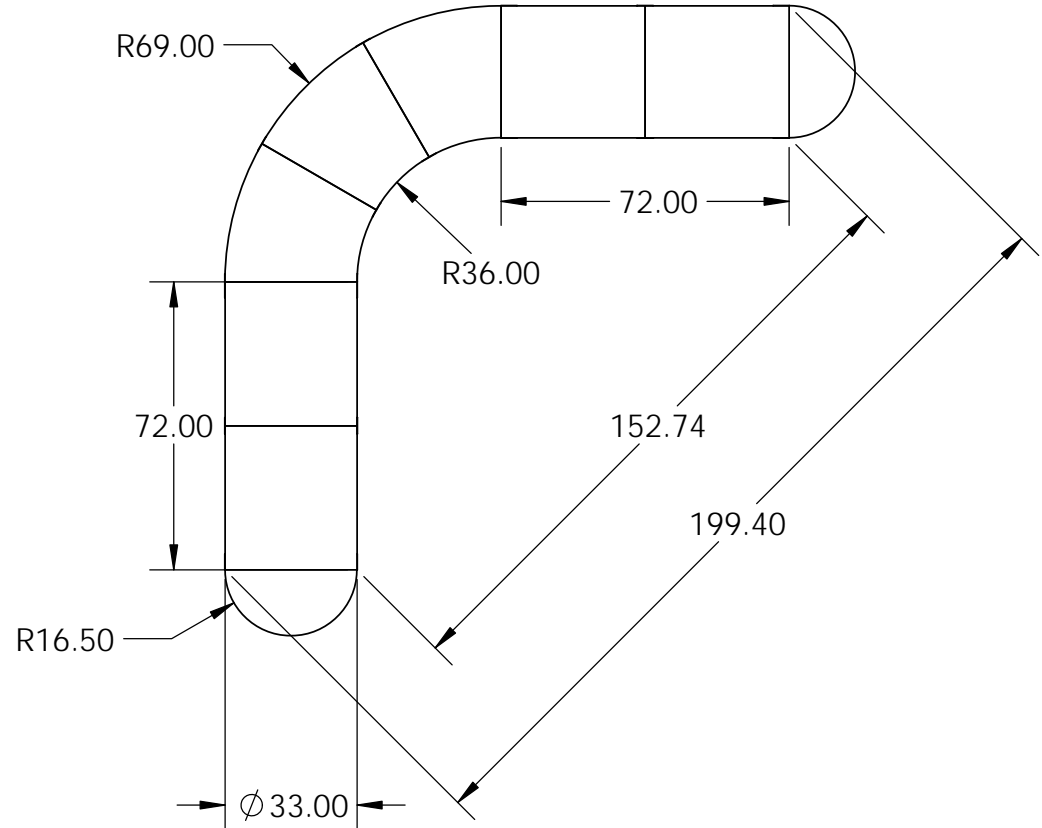

Isometric View

Top View

Side View

<p>PROPRIETARY AND CONFIDENTIAL</p> <p>THE INFORMATION CONTAINED IN THIS DRAWING IS THE SOLE PROPERTY OF STONE AGE MANUFACTURING, INC. ANY REPRODUCTION, IN PART OR AS A WHOLE, WITHOUT THE WRITTEN PERMISSION OF STONE AGE MANUFACTURING, INC. IS PROHIBITED.</p>	UNLESS OTHERWISE SPECIFIED:		 <p>Stone Age Manufacturing® Modular Masonry Technology at its Finest</p> <p>11107 E 126TH ST. N. Collinsville, OK 74021 918-371-8861</p>			TITLE:		
	DIMENSIONS ARE IN INCHES					18" Radiused L Island Kit With Radiused End Caps		
	TWO PLACE DECIMAL ±		MATERIAL	NAME	DATE	SIZE	DWG. NO.	REV
	DO NOT SCALE DRAWING		DRAWN			A	SA-18RL-WT	
		SCALE: 1:48		WEIGHT:		SHEET 1 OF 1		