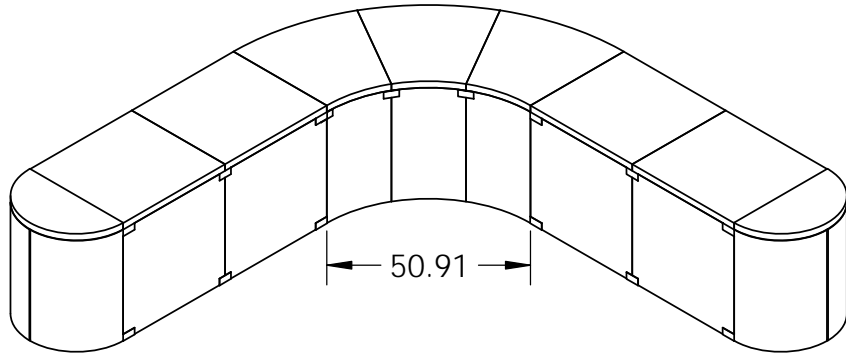

Isometric View

Top View

Side View

<p>PROPRIETARY AND CONFIDENTIAL</p> <p>THE INFORMATION CONTAINED IN THIS DRAWING IS THE SOLE PROPERTY OF STONE AGE MANUFACTURING, INC. ANY REPRODUCTION, IN PART OR AS A WHOLE, WITHOUT THE WRITTEN PERMISSION OF STONE AGE MANUFACTURING, INC. IS PROHIBITED.</p>	UNLESS OTHERWISE SPECIFIED:		 <p>Stone Age Manufacturing® Modular Masonry Technology at its Finest</p> <p>11107 E 126TH ST. N. Collinsville, OK 74021 918-371-8861</p>			TITLE:		
	DIMENSIONS ARE IN INCHES					18" Radiused L Island Kit With Radiused End Caps		
	TWO PLACE DECIMAL ±		MATERIAL	NAME	DATE	SIZE	DWG. NO.	REV
	DO NOT SCALE DRAWING		DRAWN			A	SA-18RL-WT	
		SCALE: 1:48		WEIGHT:		SHEET 1 OF 1		