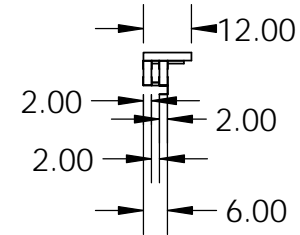

Isometric View

Top View

Side View

End View

|   |                             |  |   |      |             |                                      |         |              |
|---|-----------------------------|--|---|------|-------------|--------------------------------------|---------|--------------|
| <p><b>PROPRIETARY AND CONFIDENTIAL</b></p> <p>THE INFORMATION CONTAINED IN THIS DRAWING IS THE SOLE PROPERTY OF STONE AGE MANUFACTURING, INC. ANY REPRODUCTION, IN PART OR AS A WHOLE, WITHOUT THE WRITTEN PERMISSION OF STONE AGE MANUFACTURING, INC. IS PROHIBITED.</p> | UNLESS OTHERWISE SPECIFIED: |  |  <p>11107 E 126TH ST. N.<br/>Collinsville, OK 74021<br/>918-371-8861</p> |      |             | TITLE:                               |         |              |
|   | DIMENSIONS ARE IN INCHES    |  |   |      |             | <p><b>Bar Top Backsplash Kit</b></p> |         |              |
|   | TWO PLACE DECIMAL ±         |  | MATERIAL  | NAME | DATE        |                                      |         |              |
|   | DO NOT SCALE DRAWING        |  | DRAWN   |      | SCALE: 1:48 |                                      | WEIGHT: | SHEET 1 OF 1 |