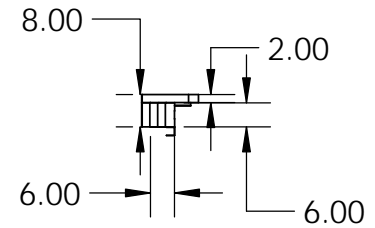

Isometric View

Top View

Side View

End View

<p>PROPRIETARY AND CONFIDENTIAL</p> <p>UNLESS OTHERWISE SPECIFIED: DIMENSIONS ARE IN INCHES TWO PLACE DECIMAL ±</p> <p>THE INFORMATION CONTAINED IN THIS DRAWING IS THE SOLE PROPERTY OF STONE AGE MANUFACTURING, INC. ANY REPRODUCTION, IN PART OR AS A WHOLE, WITHOUT THE WRITTEN PERMISSION OF STONE AGE MANUFACTURING, INC. IS PROHIBITED.</p>	 <p>11107 E 126TH ST. N. Collinsville, OK 74021 918-371-8861</p>		<p>TITLE: Radiused Bar Top Backsplash Kit</p>			
	MATERIAL	NAME	DATE	SIZE A	DWG. NO. SA-RBSWT-3V	REV
	DO NOT SCALE DRAWING		DRAWN	SCALE: 1:48	WEIGHT:	SHEET 1 OF 1