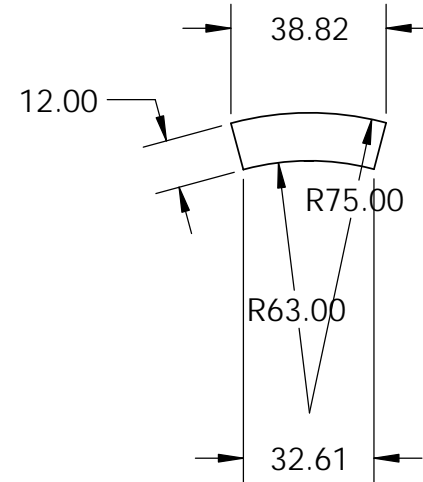

Isometric View

Top View

Side View

End View

<p>PROPRIETARY AND CONFIDENTIAL</p> <p>UNLESS OTHERWISE SPECIFIED: DIMENSIONS ARE IN INCHES TWO PLACE DECIMAL ±</p> <p>THE INFORMATION CONTAINED IN THIS DRAWING IS THE SOLE PROPERTY OF STONE AGE MANUFACTURING, INC. ANY REPRODUCTION, IN PART OR AS A WHOLE, WITHOUT THE WRITTEN PERMISSION OF STONE AGE MANUFACTURING, INC. IS PROHIBITED.</p>	 <p>11107 E 126TH ST. N. Collinsville, OK 74021 918-371-8861</p>		<p>TITLE: Radiused Bar Top Backsplash Kit</p>			
	MATERIAL	NAME	DATE	SIZE A	DWG. NO. SA-RBSWT-3V	REV
	DO NOT SCALE DRAWING		DRAWN	SCALE: 1:48	WEIGHT:	SHEET 1 OF 1