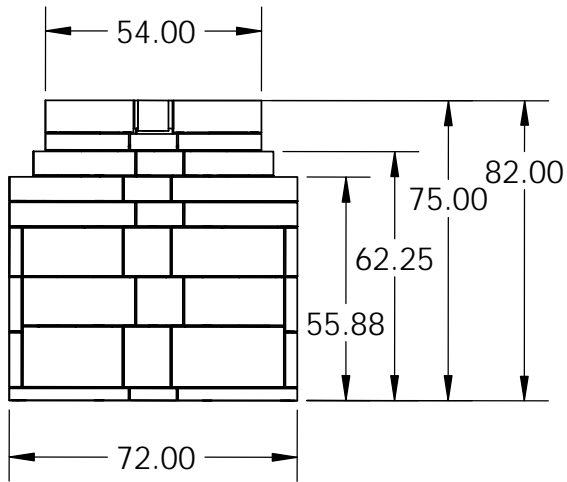

Rear View

Side View

Front View

Front Width

Firebox Width, with Firebrick

Top View

<p><b>PROPRIETARY AND CONFIDENTIAL</b></p> <p>THE INFORMATION CONTAINED IN THIS DRAWING IS THE SOLE PROPERTY OF STONE AGE MANUFACTURING, INC. ANY REPRODUCTION, IN PART OR AS A WHOLE, WITHOUT THE WRITTEN PERMISSION OF STONE AGE MANUFACTURING, INC. IS PROHIBITED.</p>	UNLESS OTHERWISE SPECIFIED:		 <p>11107 E 126TH ST. N. Collinsville, OK 74021 918-371-8861</p>			TITLE:		
	DIMENSIONS ARE IN INCHES					Caminetto Medeo™		
	TWO PLACE DECIMAL ±		MATERIAL			SIZE	DWG. NO.	REV
	DO NOT SCALE DRAWING		DRAWN			<b>A</b>	SA-CMO63-3V	
			SCALE: 1:48		WEIGHT:		SHEET 1 OF 1	