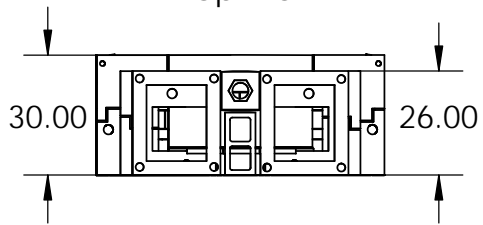

Rear View

Side View

Front View

Front Width

Firebox Width, with Firebrick

Top View

<p><b>PROPRIETARY AND CONFIDENTIAL</b></p> <p>THE INFORMATION CONTAINED IN THIS DRAWING IS THE SOLE PROPERTY OF STONE AGE MANUFACTURING, INC. ANY REPRODUCTION, IN PART OR AS A WHOLE, WITHOUT THE WRITTEN PERMISSION OF STONE AGE MANUFACTURING, INC. IS PROHIBITED.</p>	UNLESS OTHERWISE SPECIFIED:		 <p>11107 E 126TH ST. N. Collinsville, OK 74021 918-371-8861</p>			TITLE:		
	DIMENSIONS ARE IN INCHES					Caminetto Medeo™		
	TWO PLACE DECIMAL ±		MATERIAL			SIZE	DWG. NO.	REV
	DO NOT SCALE DRAWING		DRAWN			<b>A</b>	SA-CMO63-3V	
			SCALE: 1:48		WEIGHT:		SHEET 1 OF 1	