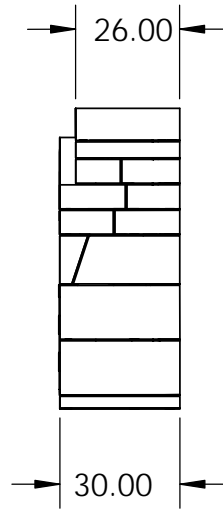

Rear View

Side View

Front View

Front Width

Firebox Width, with Firebrick

Top View

<p><b>PROPRIETARY AND CONFIDENTIAL</b></p> <p>THE INFORMATION CONTAINED IN THIS DRAWING IS THE SOLE PROPERTY OF STONE AGE MANUFACTURING, INC. ANY REPRODUCTION, IN PART OR AS A WHOLE, WITHOUT THE WRITTEN PERMISSION OF STONE AGE MANUFACTURING, INC. IS PROHIBITED.</p>	UNLESS OTHERWISE SPECIFIED:		 <p>11107 E 126TH ST. N. Collinsville, OK 74021 918-371-8861</p>			TITLE:		
	DIMENSIONS ARE IN INCHES					Caminetto Medeo™		
	TWO PLACE DECIMAL ±		MATERIAL			SIZE	DWG. NO.	REV
	DO NOT SCALE DRAWING		DRAWN			<b>A</b>	SA-CMO63-3V	
			SCALE: 1:48		WEIGHT:		SHEET 1 OF 1	