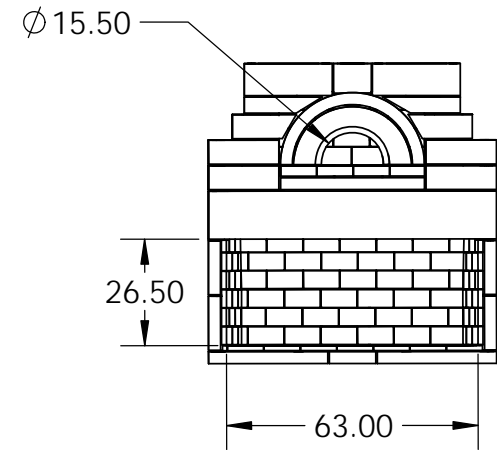

Rear View

Side View

Front View

Front Width

Firebox Width, with Firebrick

Top View

<p><b>PROPRIETARY AND CONFIDENTIAL</b></p> <p>THE INFORMATION CONTAINED IN THIS DRAWING IS THE SOLE PROPERTY OF STONE AGE MANUFACTURING, INC. ANY REPRODUCTION, IN PART OR AS A WHOLE, WITHOUT THE WRITTEN PERMISSION OF STONE AGE MANUFACTURING, INC. IS PROHIBITED.</p>	UNLESS OTHERWISE SPECIFIED:		 <p>11107 E 126TH ST. N. Collinsville, OK 74021 918-371-8861</p>			TITLE:		
	DIMENSIONS ARE IN INCHES					Caminetto Medeo™		
	TWO PLACE DECIMAL ±		MATERIAL			SIZE	DWG. NO.	REV
	DO NOT SCALE DRAWING		DRAWN			<b>A</b>	SA-CMO63-3V	
			SCALE: 1:48		WEIGHT:		SHEET 1 OF 1	