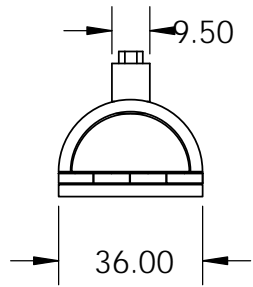

Rear View

Side View

Front View

SECTION F-F

Top View

<p><b>PROPRIETARY AND CONFIDENTIAL</b></p> <p>THE INFORMATION CONTAINED IN THIS DRAWING IS THE SOLE PROPERTY OF STONE AGE MANUFACTURING, INC. ANY REPRODUCTION, IN PART OR AS A WHOLE, WITHOUT THE WRITTEN PERMISSION OF STONE AGE MANUFACTURING, INC. IS PROHIBITED.</p>	<p>UNLESS OTHERWISE SPECIFIED:</p>		 <p>11107 E 126TH ST. N. Collinsville, OK 74021 918-371-8861</p>			<p>TITLE:</p> <p><b>Mezzo™ Pizza Oven</b></p>			
	<p>DIMENSIONS ARE IN INCHES</p> <p>TWO PLACE DECIMAL ±</p>					<p>SIZE</p> <p><b>A</b></p>			<p>DWG. NO.</p> <p><b>SA-MPO-36-3V</b></p>
	<p>MATERIAL</p>		<p>NAME</p>	<p>DATE</p>	<p>SCALE: 1:48</p>			<p>WEIGHT:</p>	<p>SHEET 1 OF 1</p>
	<p>DO NOT SCALE DRAWING</p>		<p>DRAWN</p>						