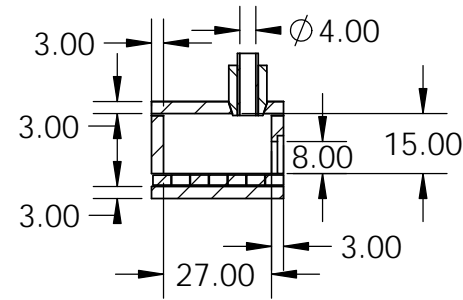

Rear View

Side View

Front View

SECTION F-F

Top View

<p><b>PROPRIETARY AND CONFIDENTIAL</b></p> <p>THE INFORMATION CONTAINED IN THIS DRAWING IS THE SOLE PROPERTY OF STONE AGE MANUFACTURING, INC. ANY REPRODUCTION, IN PART OR AS A WHOLE, WITHOUT THE WRITTEN PERMISSION OF STONE AGE MANUFACTURING, INC. IS PROHIBITED.</p>	<p>UNLESS OTHERWISE SPECIFIED:</p>		 <p>11107 E 126TH ST. N. Collinsville, OK 74021 918-371-8861</p>			<p>TITLE:</p> <p><b>Mezzo™ Pizza Oven</b></p>			
	<p>DIMENSIONS ARE IN INCHES</p> <p>TWO PLACE DECIMAL ±</p>					<p>SIZE</p> <p><b>A</b></p>			<p>DWG. NO.</p> <p><b>SA-MPO-36-3V</b></p>
	<p>MATERIAL</p>		<p>NAME</p>	<p>DATE</p>	<p>SCALE: 1:48</p>			<p>WEIGHT:</p>	<p>SHEET 1 OF 1</p>
	<p>DO NOT SCALE DRAWING</p>		<p>DRAWN</p>						