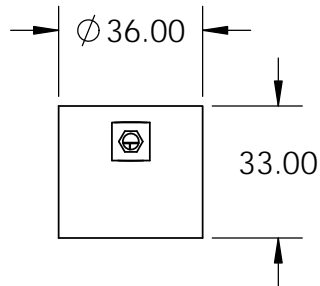

Rear View

Side View

Front View

SECTION F-F

Top View

<p><b>PROPRIETARY AND CONFIDENTIAL</b></p> <p>THE INFORMATION CONTAINED IN THIS DRAWING IS THE SOLE PROPERTY OF STONE AGE MANUFACTURING, INC. ANY REPRODUCTION, IN PART OR AS A WHOLE, WITHOUT THE WRITTEN PERMISSION OF STONE AGE MANUFACTURING, INC. IS PROHIBITED.</p>	<p>UNLESS OTHERWISE SPECIFIED:</p>		 <p>11107 E 126TH ST. N. Collinsville, OK 74021 918-371-8861</p>			<p>TITLE:</p> <p><b>Mezzo™ Pizza Oven</b></p>			
	<p>DIMENSIONS ARE IN INCHES</p> <p>TWO PLACE DECIMAL ±</p>					<p>SIZE</p> <p><b>A</b></p>			<p>DWG. NO.</p> <p><b>SA-MPO-36-3V</b></p>
	<p>MATERIAL</p>		<p>NAME</p>	<p>DATE</p>	<p>SCALE: 1:48</p>			<p>WEIGHT:</p>	<p>SHEET 1 OF 1</p>
	<p>DO NOT SCALE DRAWING</p>		<p>DRAWN</p>						