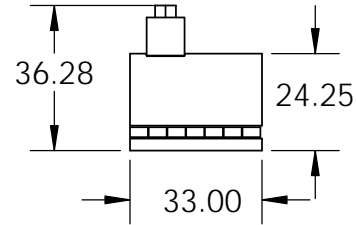

Rear View

Side View

Front View

SECTION F-F

Top View

<p><b>PROPRIETARY AND CONFIDENTIAL</b></p> <p>THE INFORMATION CONTAINED IN THIS DRAWING IS THE SOLE PROPERTY OF STONE AGE MANUFACTURING, INC. ANY REPRODUCTION, IN PART OR AS A WHOLE, WITHOUT THE WRITTEN PERMISSION OF STONE AGE MANUFACTURING, INC. IS PROHIBITED.</p>	<p>UNLESS OTHERWISE SPECIFIED:</p>		 <p>11107 E 126TH ST. N. Collinsville, OK 74021 918-371-8861</p>			<p>TITLE:</p> <p><b>Mezzo™ Pizza Oven</b></p>			
	<p>DIMENSIONS ARE IN INCHES</p> <p>TWO PLACE DECIMAL ±</p>					<p>SIZE</p> <p><b>A</b></p>			<p>DWG. NO.</p> <p><b>SA-MPO-36-3V</b></p>
	<p>MATERIAL</p>		<p>NAME</p>	<p>DATE</p>	<p>SCALE: 1:48</p>			<p>WEIGHT:</p>	<p>SHEET 1 OF 1</p>
	<p>DO NOT SCALE DRAWING</p>		<p>DRAWN</p>						