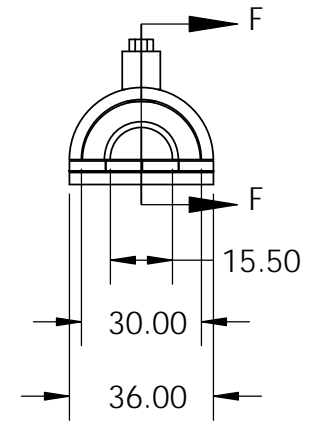

Rear View

Side View

Front View

SECTION F-F

Top View

<p><b>PROPRIETARY AND CONFIDENTIAL</b></p> <p>THE INFORMATION CONTAINED IN THIS DRAWING IS THE SOLE PROPERTY OF STONE AGE MANUFACTURING, INC. ANY REPRODUCTION, IN PART OR AS A WHOLE, WITHOUT THE WRITTEN PERMISSION OF STONE AGE MANUFACTURING, INC. IS PROHIBITED.</p>	<p>UNLESS OTHERWISE SPECIFIED:</p>		 <p>11107 E 126TH ST. N. Collinsville, OK 74021 918-371-8861</p>			<p>TITLE:</p> <p><b>Mezzo™ Pizza Oven</b></p>			
	<p>DIMENSIONS ARE IN INCHES</p> <p>TWO PLACE DECIMAL ±</p>					<p>SIZE</p> <p><b>A</b></p>			<p>DWG. NO.</p> <p><b>SA-MPO-36-3V</b></p>
	<p>MATERIAL</p>		<p>NAME</p>	<p>DATE</p>	<p>SCALE: 1:48</p>			<p>WEIGHT:</p>	<p>SHEET 1 OF 1</p>
	<p>DO NOT SCALE DRAWING</p>		<p>DRAWN</p>						