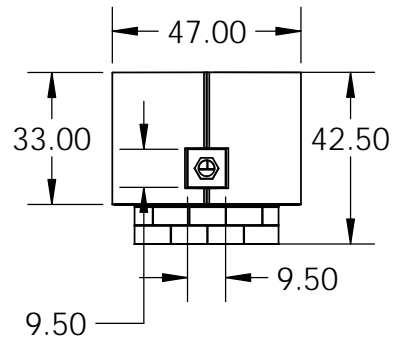

Rear View

Side View

Front View

Top View

SECTION G-G

Firebox Widths, without Firebrick

|   |   |  |   |  |   |                      |                     |
|---|---|--|---|--|---|----------------------|---------------------|
| <p><b>PROPRIETARY AND CONFIDENTIAL</b></p> <p>THE INFORMATION CONTAINED IN THIS DRAWING IS THE SOLE PROPERTY OF STONE AGE MANUFACTURING, INC. ANY REPRODUCTION, IN PART OR AS A WHOLE, WITHOUT THE WRITTEN PERMISSION OF STONE AGE MANUFACTURING, INC. IS PROHIBITED.</p> | <p>UNLESS OTHERWISE SPECIFIED:</p> <p>DIMENSIONS ARE IN INCHES</p> <p>TWO PLACE DECIMAL ±</p> |  |  <p>11107 E 126TH ST. N.<br/>Collinsville, OK 74021<br/>918-371-8861</p> |  | <p>TITLE:</p> <p><b>Mezzo™ Pizza Oven - Vent-Free Fireplace Combo</b></p> |                      |                     |
|   | <p>MATERIAL</p>   |  |   |  | NAME  | DATE                 | SIZE                |
|   | <p>DO NOT SCALE DRAWING</p>   |  | <p>DRAWN</p>  |  | <p><b>A</b></p>   | <p>SA-MPO-VFC-3V</p> |                     |
|   |   |  |   |  | <p>SCALE: 1:48</p>  | <p>WEIGHT:</p>       | <p>SHEET 1 OF 1</p> |