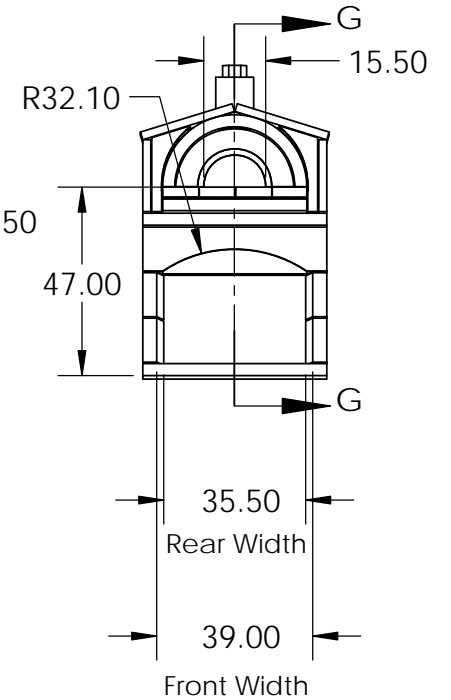

Rear View

Side View

Front View

Top View

SECTION G-G

Firebox Widths, without Firebrick

|   |   |  |   |  |   |                      |                     |
|---|---|--|---|--|---|----------------------|---------------------|
| <p><b>PROPRIETARY AND CONFIDENTIAL</b></p> <p>THE INFORMATION CONTAINED IN THIS DRAWING IS THE SOLE PROPERTY OF STONE AGE MANUFACTURING, INC. ANY REPRODUCTION, IN PART OR AS A WHOLE, WITHOUT THE WRITTEN PERMISSION OF STONE AGE MANUFACTURING, INC. IS PROHIBITED.</p> | <p>UNLESS OTHERWISE SPECIFIED:</p> <p>DIMENSIONS ARE IN INCHES</p> <p>TWO PLACE DECIMAL ±</p> |  |  <p>11107 E 126TH ST. N.<br/>Collinsville, OK 74021<br/>918-371-8861</p> |  | <p>TITLE:</p> <p><b>Mezzo™ Pizza Oven - Vent-Free Fireplace Combo</b></p> |                      |                     |
|   | <p>MATERIAL</p>   |  |   |  | NAME  | DATE                 | SIZE                |
|   | <p>DO NOT SCALE DRAWING</p>   |  | <p>DRAWN</p>  |  | <p><b>A</b></p>   | <p>SA-MPO-VFC-3V</p> |                     |
|   |   |  |   |  | <p>SCALE: 1:48</p>  | <p>WEIGHT:</p>       | <p>SHEET 1 OF 1</p> |