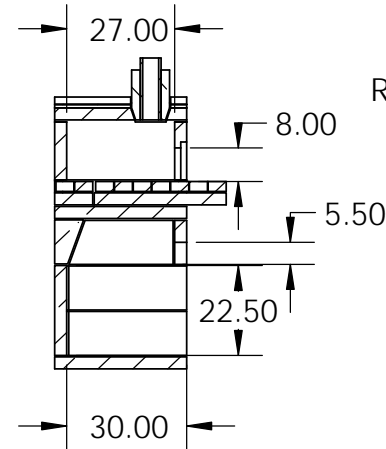

Rear View

Side View

Front View

Top View

SECTION G-G

Firebox Widths, without Firebrick

|   |   |  |   |  |   |                      |                     |
|---|---|--|---|--|---|----------------------|---------------------|
| <p><b>PROPRIETARY AND CONFIDENTIAL</b></p> <p>THE INFORMATION CONTAINED IN THIS DRAWING IS THE SOLE PROPERTY OF STONE AGE MANUFACTURING, INC. ANY REPRODUCTION, IN PART OR AS A WHOLE, WITHOUT THE WRITTEN PERMISSION OF STONE AGE MANUFACTURING, INC. IS PROHIBITED.</p> | <p>UNLESS OTHERWISE SPECIFIED:</p> <p>DIMENSIONS ARE IN INCHES</p> <p>TWO PLACE DECIMAL ±</p> |  |  <p>11107 E 126TH ST. N.<br/>Collinsville, OK 74021<br/>918-371-8861</p> |  | <p>TITLE:</p> <p><b>Mezzo™ Pizza Oven - Vent-Free Fireplace Combo</b></p> |                      |                     |
|   | <p>MATERIAL</p>   |  |   |  | NAME  | DATE                 | SIZE                |
|   | <p>DO NOT SCALE DRAWING</p>   |  | <p>DRAWN</p>  |  | <p><b>A</b></p>   | <p>SA-MPO-VFC-3V</p> |                     |
|   |   |  |   |  | <p>SCALE: 1:48</p>  | <p>WEIGHT:</p>       | <p>SHEET 1 OF 1</p> |