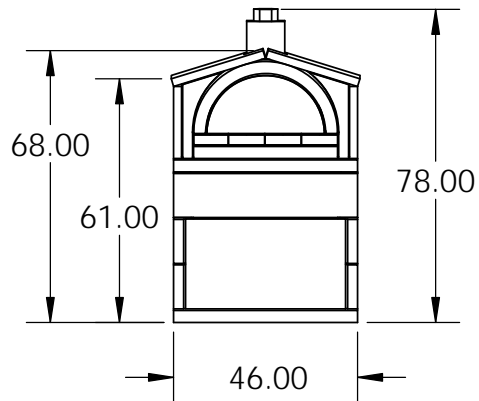

Rear View

Side View

Front View

Top View

SECTION G-G

Firebox Widths, without Firebrick

|   |   |  |   |  |   |                      |                     |
|---|---|--|---|--|---|----------------------|---------------------|
| <p><b>PROPRIETARY AND CONFIDENTIAL</b></p> <p>THE INFORMATION CONTAINED IN THIS DRAWING IS THE SOLE PROPERTY OF STONE AGE MANUFACTURING, INC. ANY REPRODUCTION, IN PART OR AS A WHOLE, WITHOUT THE WRITTEN PERMISSION OF STONE AGE MANUFACTURING, INC. IS PROHIBITED.</p> | <p>UNLESS OTHERWISE SPECIFIED:</p> <p>DIMENSIONS ARE IN INCHES</p> <p>TWO PLACE DECIMAL ±</p> |  |  <p>11107 E 126TH ST. N.<br/>Collinsville, OK 74021<br/>918-371-8861</p> |  | <p>TITLE:</p> <p><b>Mezzo™ Pizza Oven - Vent-Free Fireplace Combo</b></p> |                      |                     |
|   | <p>MATERIAL</p>   |  |   |  | NAME  | DATE                 | SIZE                |
|   | <p>DO NOT SCALE DRAWING</p>   |  | <p>DRAWN</p>  |  | <p><b>A</b></p>   | <p>SA-MPO-VFC-3V</p> |                     |
|   |   |  |   |  | <p>SCALE: 1:48</p>  | <p>WEIGHT:</p>       | <p>SHEET 1 OF 1</p> |