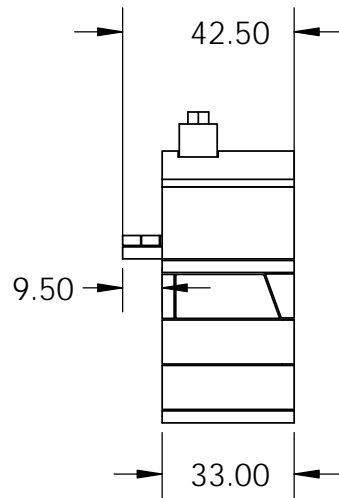

Rear View

Side View

Front View

Top View

SECTION G-G

Firebox Widths, without Firebrick

|   |   |  |   |  |   |                      |                     |
|---|---|--|---|--|---|----------------------|---------------------|
| <p><b>PROPRIETARY AND CONFIDENTIAL</b></p> <p>THE INFORMATION CONTAINED IN THIS DRAWING IS THE SOLE PROPERTY OF STONE AGE MANUFACTURING, INC. ANY REPRODUCTION, IN PART OR AS A WHOLE, WITHOUT THE WRITTEN PERMISSION OF STONE AGE MANUFACTURING, INC. IS PROHIBITED.</p> | <p>UNLESS OTHERWISE SPECIFIED:</p> <p>DIMENSIONS ARE IN INCHES</p> <p>TWO PLACE DECIMAL ±</p> |  |  <p>11107 E 126TH ST. N.<br/>Collinsville, OK 74021<br/>918-371-8861</p> |  | <p>TITLE:</p> <p><b>Mezzo™ Pizza Oven - Vent-Free Fireplace Combo</b></p> |                      |                     |
|   | <p>MATERIAL</p>   |  |   |  | NAME  | DATE                 | SIZE                |
|   | <p>DO NOT SCALE DRAWING</p>   |  | <p>DRAWN</p>  |  | <p><b>A</b></p>   | <p>SA-MPO-VFC-3V</p> |                     |
|   |   |  |   |  | <p>SCALE: 1:48</p>  | <p>WEIGHT:</p>       | <p>SHEET 1 OF 1</p> |