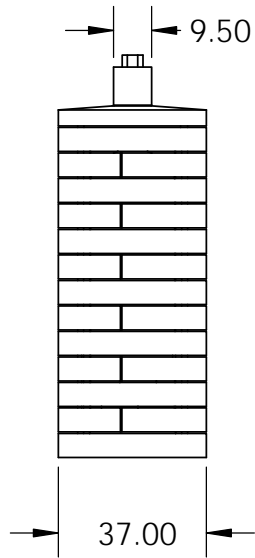

Rear View

Side View

Front View

Top View

<p><b>PROPRIETARY AND CONFIDENTIAL</b></p> <p>THE INFORMATION CONTAINED IN THIS DRAWING IS THE SOLE PROPERTY OF STONE AGE MANUFACTURING, INC. ANY REPRODUCTION, IN PART OR AS A WHOLE, WITHOUT THE WRITTEN PERMISSION OF STONE AGE MANUFACTURING, INC. IS PROHIBITED.</p>	<p>UNLESS OTHERWISE SPECIFIED:</p> <p>DIMENSIONS ARE IN INCHES</p> <p>TWO PLACE DECIMAL ±</p>		 <p><b>Stone Age</b> Manufacturing®</p> <p>Modular Masonry Technology at its Finest</p> <p>11107 E 126TH ST. N. Collinsville, OK 74021 918-371-8861</p>		<p>TITLE:</p> <p><b>Big Pig™ Smoker</b></p>		
	<p>MATERIAL</p>				<p>NAME</p>	<p>DATE</p>	<p>SIZE</p> <p><b>A</b></p>
	<p>DO NOT SCALE DRAWING</p>		<p>DRAWN</p>		<p>SCALE: 1:48</p>	<p>WEIGHT:</p>	<p>SHEET 1 OF 1</p>

5

4

3

2

1