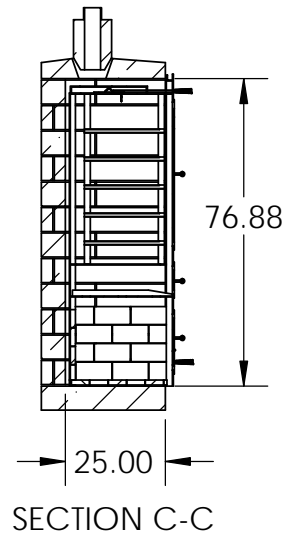

Rear View

Side View

Front View

Top View

<p><b>PROPRIETARY AND CONFIDENTIAL</b></p> <p>THE INFORMATION CONTAINED IN THIS DRAWING IS THE SOLE PROPERTY OF STONE AGE MANUFACTURING, INC. ANY REPRODUCTION, IN PART OR AS A WHOLE, WITHOUT THE WRITTEN PERMISSION OF STONE AGE MANUFACTURING, INC. IS PROHIBITED.</p>	<p>UNLESS OTHERWISE SPECIFIED:</p> <p>DIMENSIONS ARE IN INCHES</p> <p>TWO PLACE DECIMAL ±</p>		 <p><b>Stone Age</b> Manufacturing®</p> <p>Modular Masonry Technology at its Finest</p> <p>11107 E 126TH ST. N. Collinsville, OK 74021 918-371-8861</p>		<p>TITLE:</p> <p><b>Big Pig™ Smoker</b></p>		
	<p>MATERIAL</p>				<p>NAME</p>	<p>DATE</p>	<p>SIZE</p> <p><b>A</b></p>
	<p>DO NOT SCALE DRAWING</p>		<p>DRAWN</p>		<p>SCALE: 1:48</p>	<p>WEIGHT:</p>	<p>SHEET 1 OF 1</p>

5

4

3

2

1