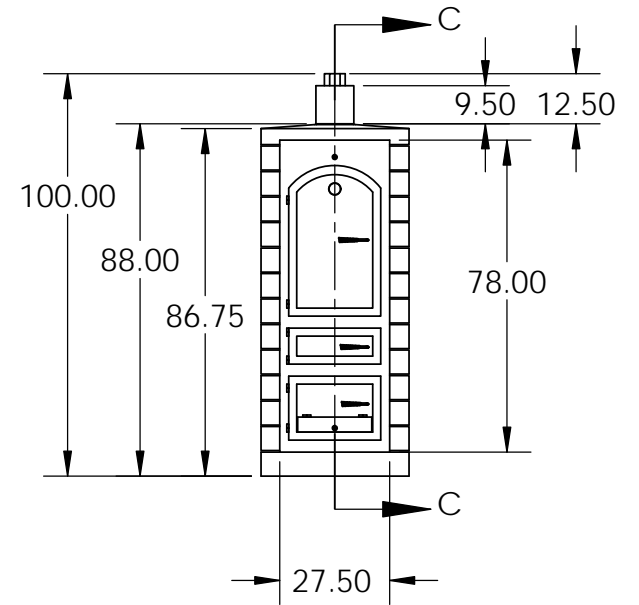

Rear View

Side View

Front View

Top View

<p><b>PROPRIETARY AND CONFIDENTIAL</b></p> <p>THE INFORMATION CONTAINED IN THIS DRAWING IS THE SOLE PROPERTY OF STONE AGE MANUFACTURING, INC. ANY REPRODUCTION, IN PART OR AS A WHOLE, WITHOUT THE WRITTEN PERMISSION OF STONE AGE MANUFACTURING, INC. IS PROHIBITED.</p>	<p>UNLESS OTHERWISE SPECIFIED:</p> <p>DIMENSIONS ARE IN INCHES</p> <p>TWO PLACE DECIMAL ±</p>		 <p><b>Stone Age</b> Manufacturing®</p> <p>Modular Masonry Technology at its Finest</p> <p>11107 E 126TH ST. N. Collinsville, OK 74021 918-371-8861</p>		<p>TITLE:</p> <p><b>Big Pig™ Smoker</b></p>		
	<p>MATERIAL</p>				<p>NAME</p>	<p>DATE</p>	<p>SIZE</p> <p><b>A</b></p>
	<p>DO NOT SCALE DRAWING</p>		<p>DRAWN</p>		<p>SCALE: 1:48</p>	<p>WEIGHT:</p>	<p>SHEET 1 OF 1</p>

5

4

3

2

1