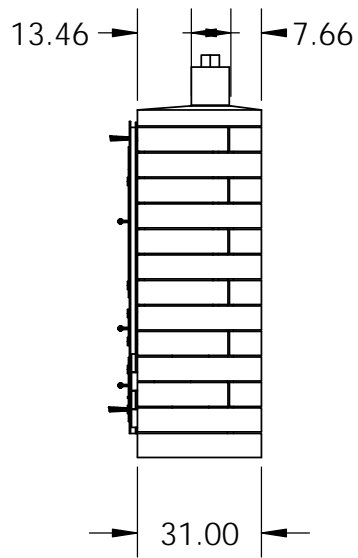

Rear View

Side View

Front View

Top View

<p><b>PROPRIETARY AND CONFIDENTIAL</b></p> <p>THE INFORMATION CONTAINED IN THIS DRAWING IS THE SOLE PROPERTY OF STONE AGE MANUFACTURING, INC. ANY REPRODUCTION, IN PART OR AS A WHOLE, WITHOUT THE WRITTEN PERMISSION OF STONE AGE MANUFACTURING, INC. IS PROHIBITED.</p>	<p>UNLESS OTHERWISE SPECIFIED:</p> <p>DIMENSIONS ARE IN INCHES</p> <p>TWO PLACE DECIMAL ±</p>		 <p><b>Stone Age</b> Manufacturing®</p> <p>Modular Masonry Technology at its Finest</p> <p>11107 E 126TH ST. N. Collinsville, OK 74021 918-371-8861</p>		<p>TITLE:</p> <p><b>Big Pig™ Smoker</b></p>		
	<p>MATERIAL</p>				<p>NAME</p>	<p>DATE</p>	<p>SIZE</p> <p><b>A</b></p>
	<p>DO NOT SCALE DRAWING</p>		<p>DRAWN</p>		<p>SCALE: 1:48</p>	<p>WEIGHT:</p>	<p>SHEET 1 OF 1</p>

5

4

3

2

1