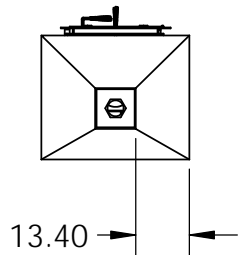

Rear View

Side View

Front View

Top View

<p><b>PROPRIETARY AND CONFIDENTIAL</b></p> <p>THE INFORMATION CONTAINED IN THIS DRAWING IS THE SOLE PROPERTY OF STONE AGE MANUFACTURING, INC. ANY REPRODUCTION, IN PART OR AS A WHOLE, WITHOUT THE WRITTEN PERMISSION OF STONE AGE MANUFACTURING, INC. IS PROHIBITED.</p>	<p>UNLESS OTHERWISE SPECIFIED:</p> <p>DIMENSIONS ARE IN INCHES</p> <p>TWO PLACE DECIMAL ±</p>		 <p><b>Stone Age</b> Manufacturing®</p> <p>Modular Masonry Technology at its Finest</p> <p>11107 E 126TH ST. N. Collinsville, OK 74021 918-371-8861</p>		<p>TITLE:</p> <p><b>Big Pig™ Smoker</b></p>		
	<p>MATERIAL</p>				<p>NAME</p>	<p>DATE</p>	<p>SIZE</p> <p><b>A</b></p>
	<p>DO NOT SCALE DRAWING</p>		<p>DRAWN</p>		<p>SCALE: 1:48</p>	<p>WEIGHT:</p>	<p>SHEET 1 OF 1</p>